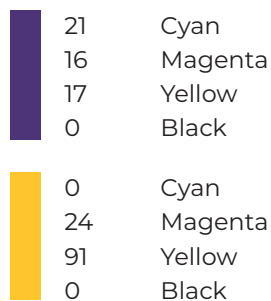

TEMPLE Branding & Colors

Primary Logo

Mascot Logos

PANTONE COLORS

	Black
	White
	PMS 458

HEX COLORS

	#000000
	#FFFFFF
	#DAC556

CMYK COLORS

	0	Cyan
	0	Magenta
	0	Yellow
	100	Black
	0	Cyan
	0	Magenta
	0	Yellow
	0	Black
	17	Cyan
	17	Magenta
	81	Yellow
	0	Black

RGB COLORS

	0	Red
	0	Green
	0	Blue
	255	Red
	255	Green
	255	Blue
	218	Red
	197	Green
	86	Blue

VILLA RICA Branding & Colors

Primary Logo

Mascot Logo

PANTONE COLORS

HEX COLORS

CMYK COLORS

RGB COLORS

CCA Branding & Colors

Primary Logo

PANTONE COLORS

-  PMS 118
-  PMS 424

HEX COLORS

-  #AD8400
-  #6F7271

CMYK COLORS

-  31 Cyan
-  44 Magenta
-  100 Yellow
-  8 Black
-  57 Cyan
-  47 Magenta
-  48 Yellow
-  14 Black

RGB COLORS