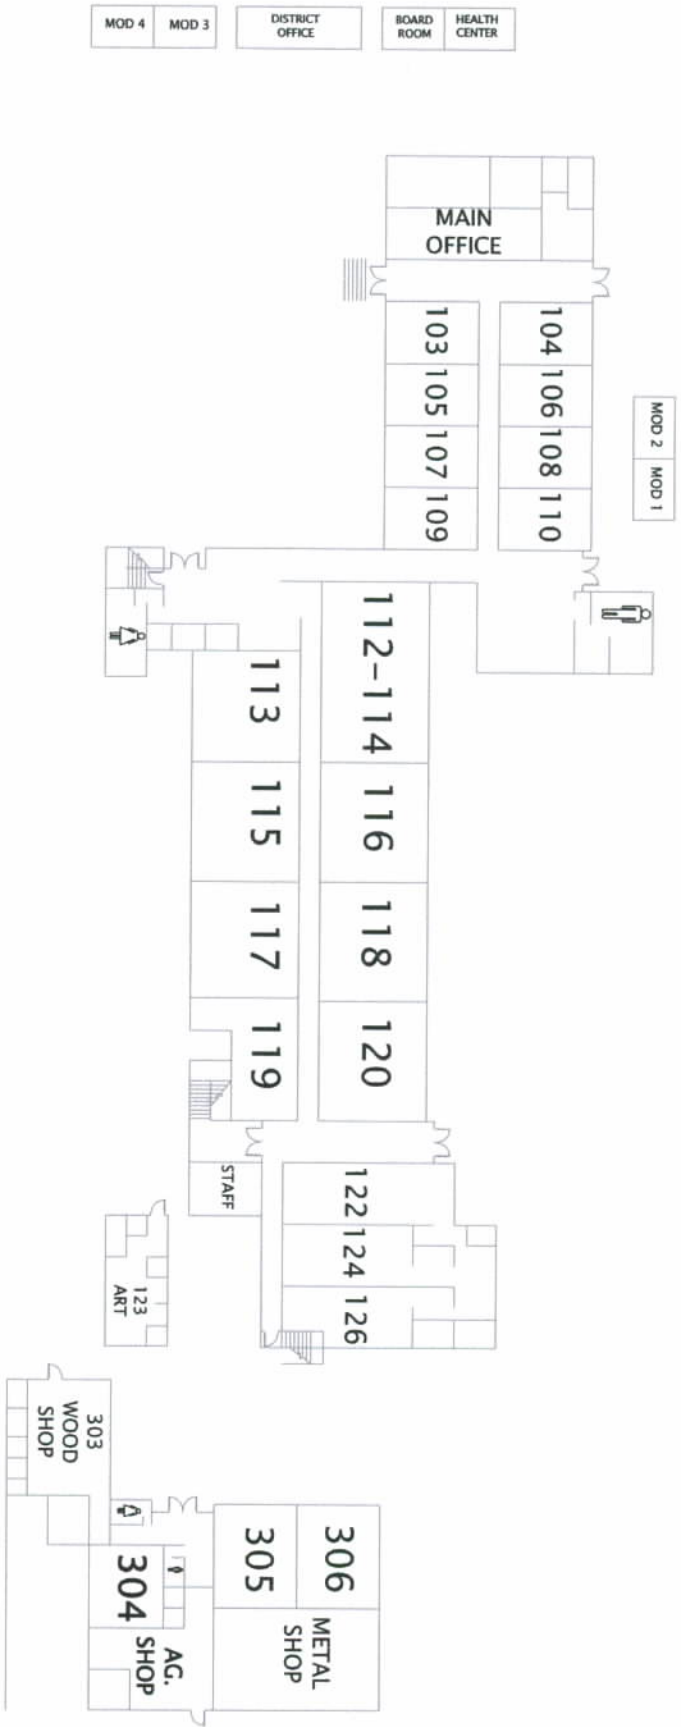

RAINIER JR/SR HIGH SCHOOL

MOD X

MOD Z MOD Y

MOD W

MOD S MOD T

MOD U MOD V

HPE
GYM

HUDSON PARK
ELEMENTARY SCHOOL