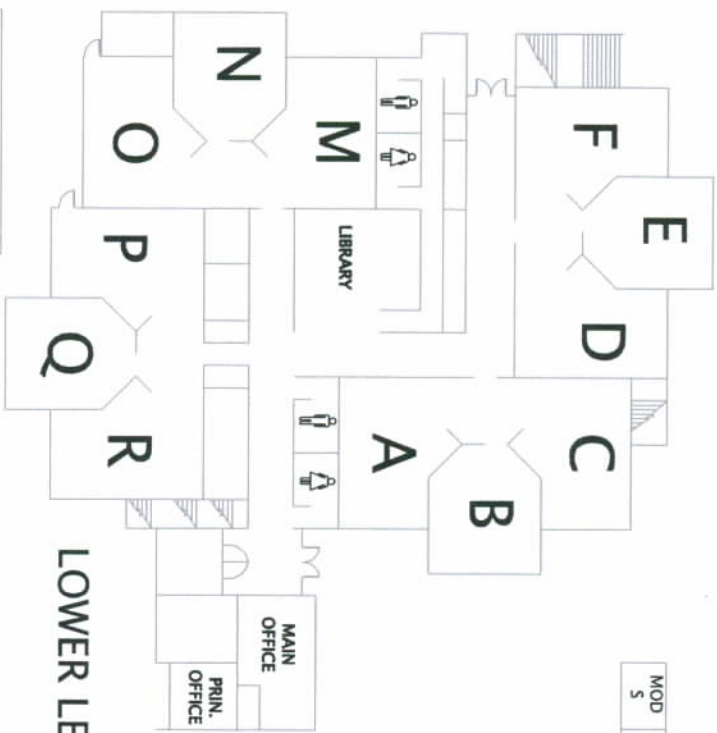

RAINIER JR/SR HIGH SCHOOL

MOD X

MOD Z MOD Y

MOD W

MOD S MOD T

MOD U MOD V

HPE
GYM

HUDSON PARK
ELEMENTARY SCHOOL