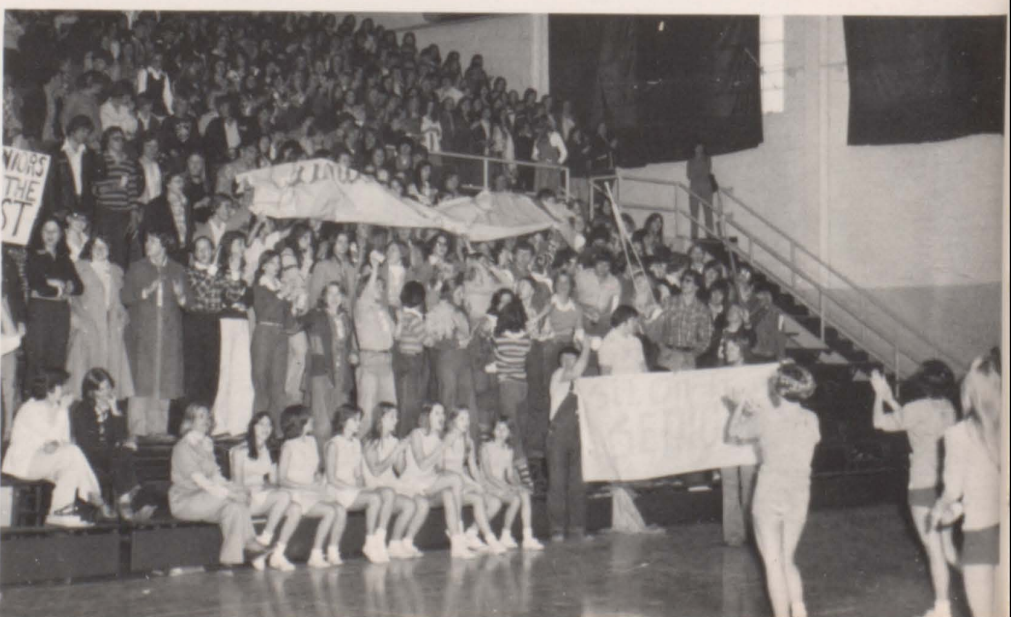

PRESIDENTIAL CLASSROOM
Danny Wells

SADIE HAWKINS WEEK

SADIE HAWKINS DANCE

DeDe Barnwell was crowned Sadie Hawkins Queen.

Senior girls were the 1976-77 Powderpuff Football Champions.

SPIRIT DAY

1977

CUMBERLAND COUNTY