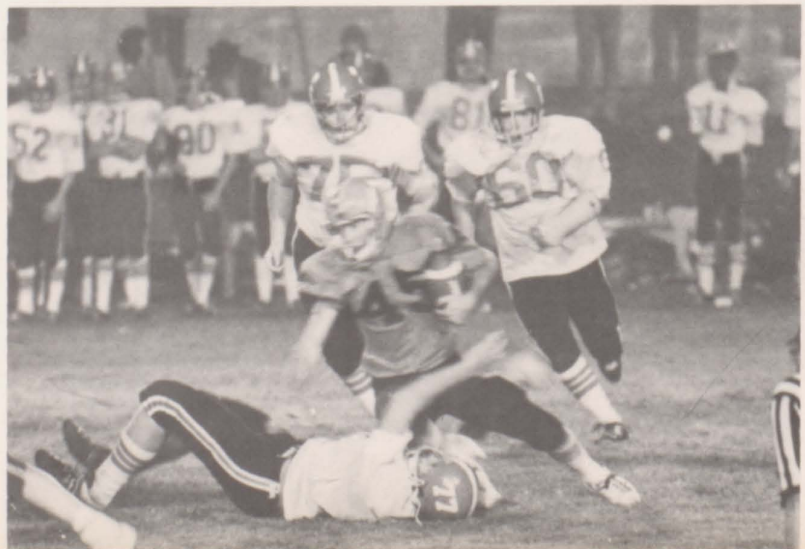

C.C.H.S. 23 Campbell County 20

The combination of David Davis to Nick Bowman put on an exciting show, and Marshall Tabor put a game winning field goal through the uprights in the second overtime. A touchdown was scored by fullback Marty Davis. Nick Bowman scored another touchdown. The Jet defense was led by John Brown for the second straight week, as the Jets extended their winning streak to two games.

C.C.H.S. 20 Knoxville Farragut 27

With a possible bowl bid for the Jets hanging in the balance, Farragut handed the Jets their fourth defeat. It was Farragut's Homecoming and the Admirals were mentally ready. Nick Bowman and Rex Lowe scored one touchdown each and David Davis scored another touchdown by rushing, but it wasn't enough and the Jet bowl hopes this season were ended.

C.C.H.S. 21 Cookeville 20

This game was the final game for 15 Seniors, and they went out in glory by defeating the Cookeville Cavaliers in an exciting contest. The offense was led by John Brown scoring two touchdowns, Rex Lowe catching another of his touchdown passes, and Marshall Tabor kicking another of his game winning extra-points. The Jet defense was led by Rodney Brown, Jimmy Smith, John Sherrill, and Ronnie Gallo. With this win the team of 1976 finished with a 6-4 record.