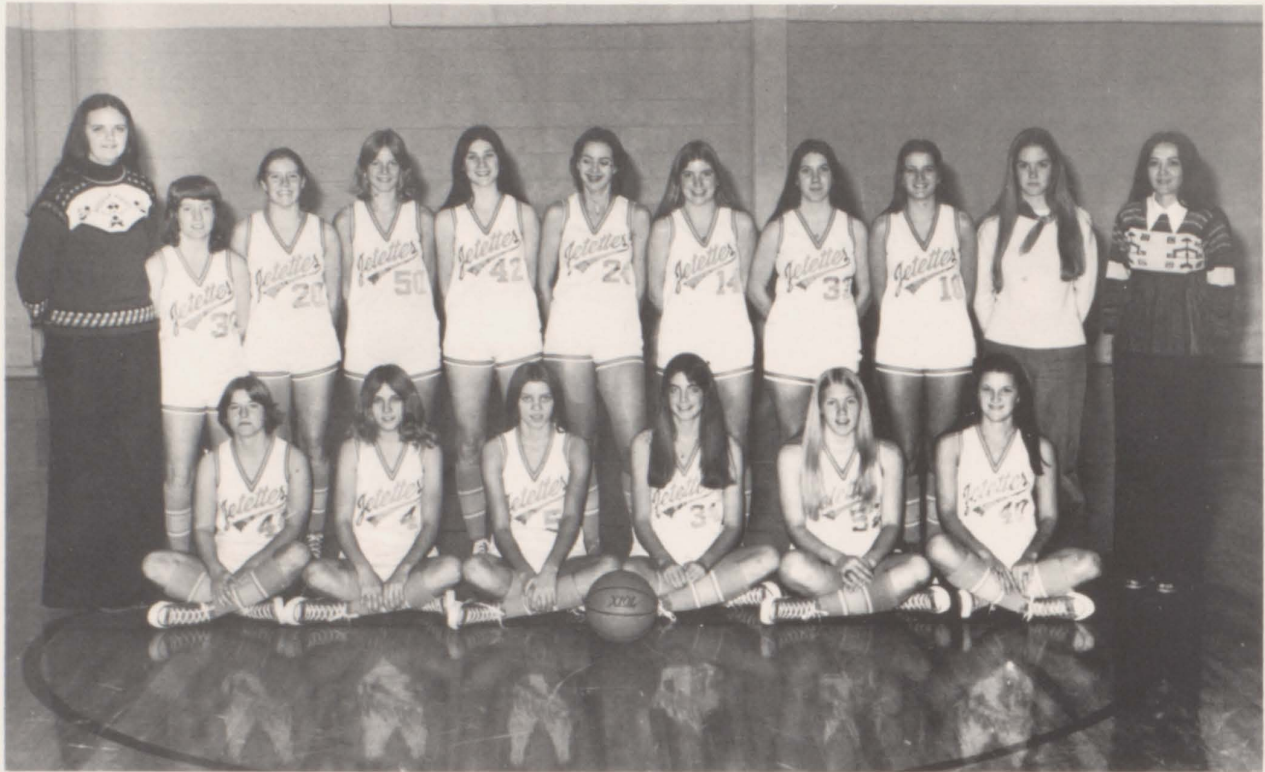

C.C.H.S. 6 Loudon 7

The battle against the Redskins turned out to be one of the most exciting games of the season. Loudon took an early 7-0 lead on a Greg Deathridge run, but the Jets came back to within one on a Billy Meeker touchdown. Both defenses played well, not allowing any points scored through three periods. This game was a costly one for the Jets as Billy Meeker suffered a shoulder injury that put him out of action for several weeks. This loss put the Jet season in jeopardy, at the 2-3 mark.

Ann Sherrill

WE'RE THE JETS, WE'RE THE JETS, WE'RE THE J-E-T-S, JETS.
WE'RE THE BEST, WE'RE THE BEST, WE'RE THE B-E-S-T, BEST.
JETS ARE BEST!

Lisa Smith

Mary Tabor

Kylene Whittenburg

JET BASKETBALL

VARSITY JETETTES: Front Row — Janet Goss, Laurie Gibson, Linda Keck, Libby Duer, Rachel Lay, Gina Smith. Back Row — Leah Threet, Francis Lewis, Kathy Riddle, Rhonda Oakes, Janet Baird, Debbie Shirley, Jill Bowman, Carol Calahan, Pam Kendrick, Laura Quillen, Coach Velma Buck.