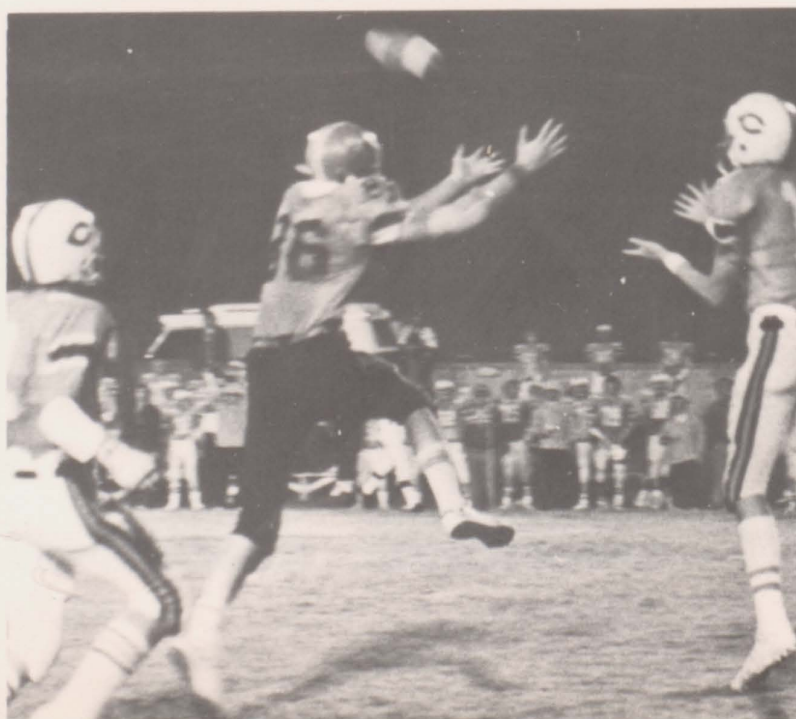

C.C.H.S. 3 Sparta 0

The Jet-Warrior game proved to be the defensive battle of the year. The Jet defense put together its second shutout of the season. This game also brought out the "Talented Toe" of Marshall Tabor. With twenty-nine seconds to go in the game, Tabor kicked a 19 yard field goal that proved to be the winning margin.

C.C.H.S. 16 Maryville 21

For the first home game of the 1976 season, Maryville, defending state AA champions, came to town boasting All-State candidate Danny Spraudlin. Billy Meeker added two more spectacular touchdowns to his record and Marshall Tabor kicked two extra-points. But the combination of Rebel quarterback Mike Phillips to William Nelson could not be stopped, thus equalizing the Jets' record to 2-2.

C.C.H.S. 6 Loudon 7

The battle against the Redskins turned out to be one of the most exciting games of the season. Loudon took an early 7-0 lead on a Greg Deathridge run, but the Jets came back to within one on a Billy Meeker touchdown. Both defenses played well, not allowing any points scored through three periods. This game was a costly one for the Jets as Billy Meeker suffered a shoulder injury that put him out of action for several weeks. This loss put the Jet season in jeopardy, at the 2-3 mark.

Our thanks to the CROSSVILLE CHRONICLE for many of the action pictures on these and following pages.