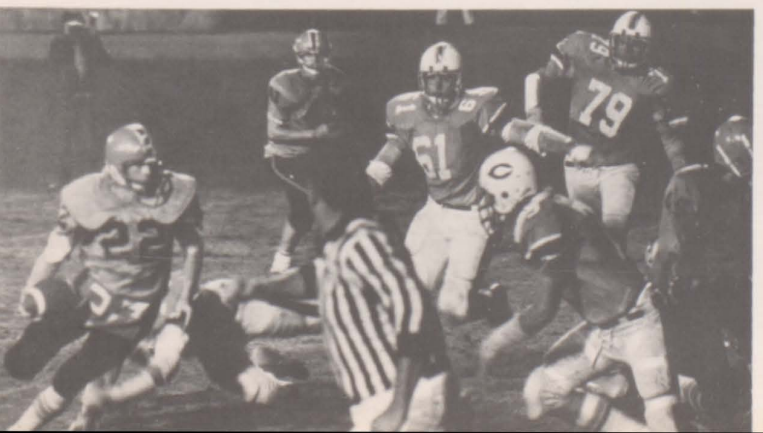

C.C.H.S. 3 Sparta 0

The Jet-Warrior game proved to be the defensive battle of the year. The Jet defense put together its second shutout of the season. This game also brought out the "Talented Toe" of Marshall Tabor. With twenty-nine seconds to go in the game, Tabor kicked a 19 yard field goal that proved to be the winning margin.

C.C.H.S. 6 Loudon 7

The battle against the Redskins turned out to be one of the most exciting games of the season. Loudon took an early 7-0 lead on a Greg Deathridge run, but the Jets came back to within one on a Billy Meeker touchdown. Both defenses played well, not allowing any points scored through three periods. This game was a costly one for the Jets as Billy Meeker suffered a shoulder injury that put him out of action for several weeks. This loss put the Jet season in jeopardy, at the 2-3 mark.

C.C.H.S. 23 Campbell County 20

The combination of David Davis to Nick Bowman put on an exciting show, and Marshall Tabor put a game winning field goal through the uprights in the second overtime. A touchdown was scored by fullback Marty Davis. Nick Bowman scored another touchdown. The Jet defense was led by John Brown for the second straight week, as the Jets extended their winning streak to two games.

C.C.H.S. 21 Cookeville 20

This game was the final game for 15 Seniors, and they went out in glory by defeating the Cookeville Cavaliers in an exciting contest. The offense was led by John Brown scoring two touchdowns, Rex Lowe catching another of his touchdown passes, and Marshall Tabor kicking another of his game winning extra-points. The Jet defense was led by Rodney Brown, Jimmy Smith, John Sherrill, and Ronnie Gallo. With this win the team of 1976 finished with a 6-4 record.