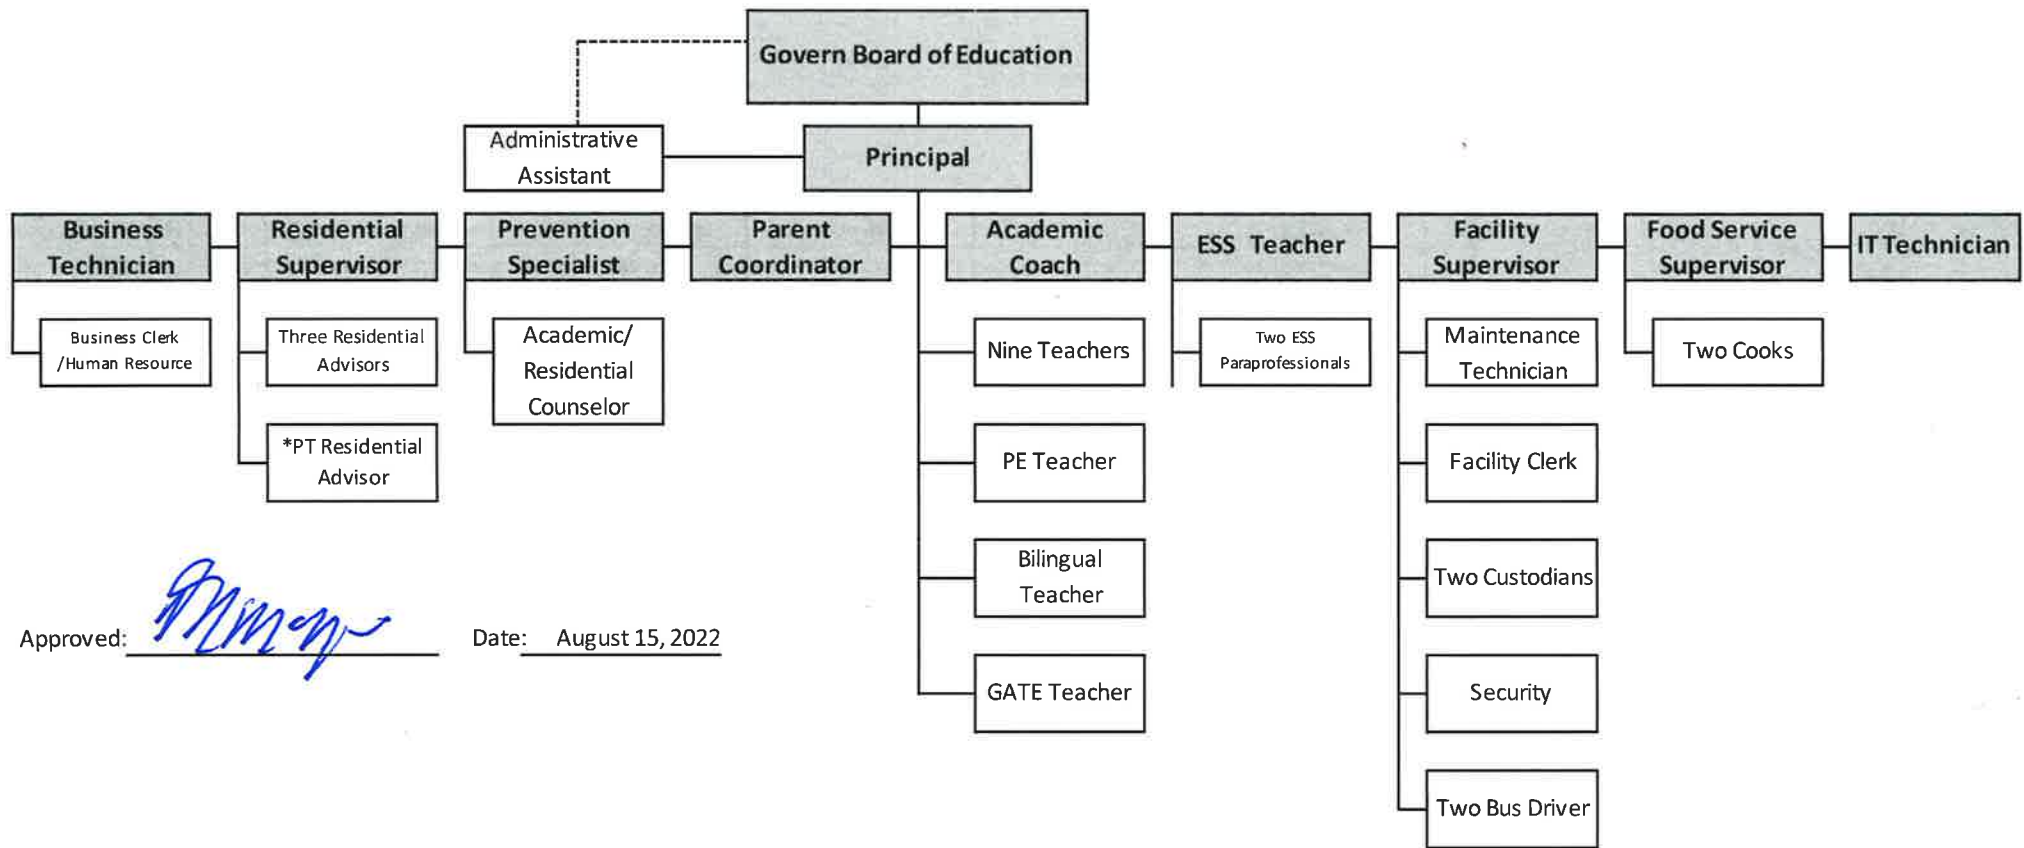

Naatsis'Aan Community School Organizational Chart 2022-2023

Approved: *[Signature]*

Date: August 15, 2022

Footnotes:

* PT = Part-Time