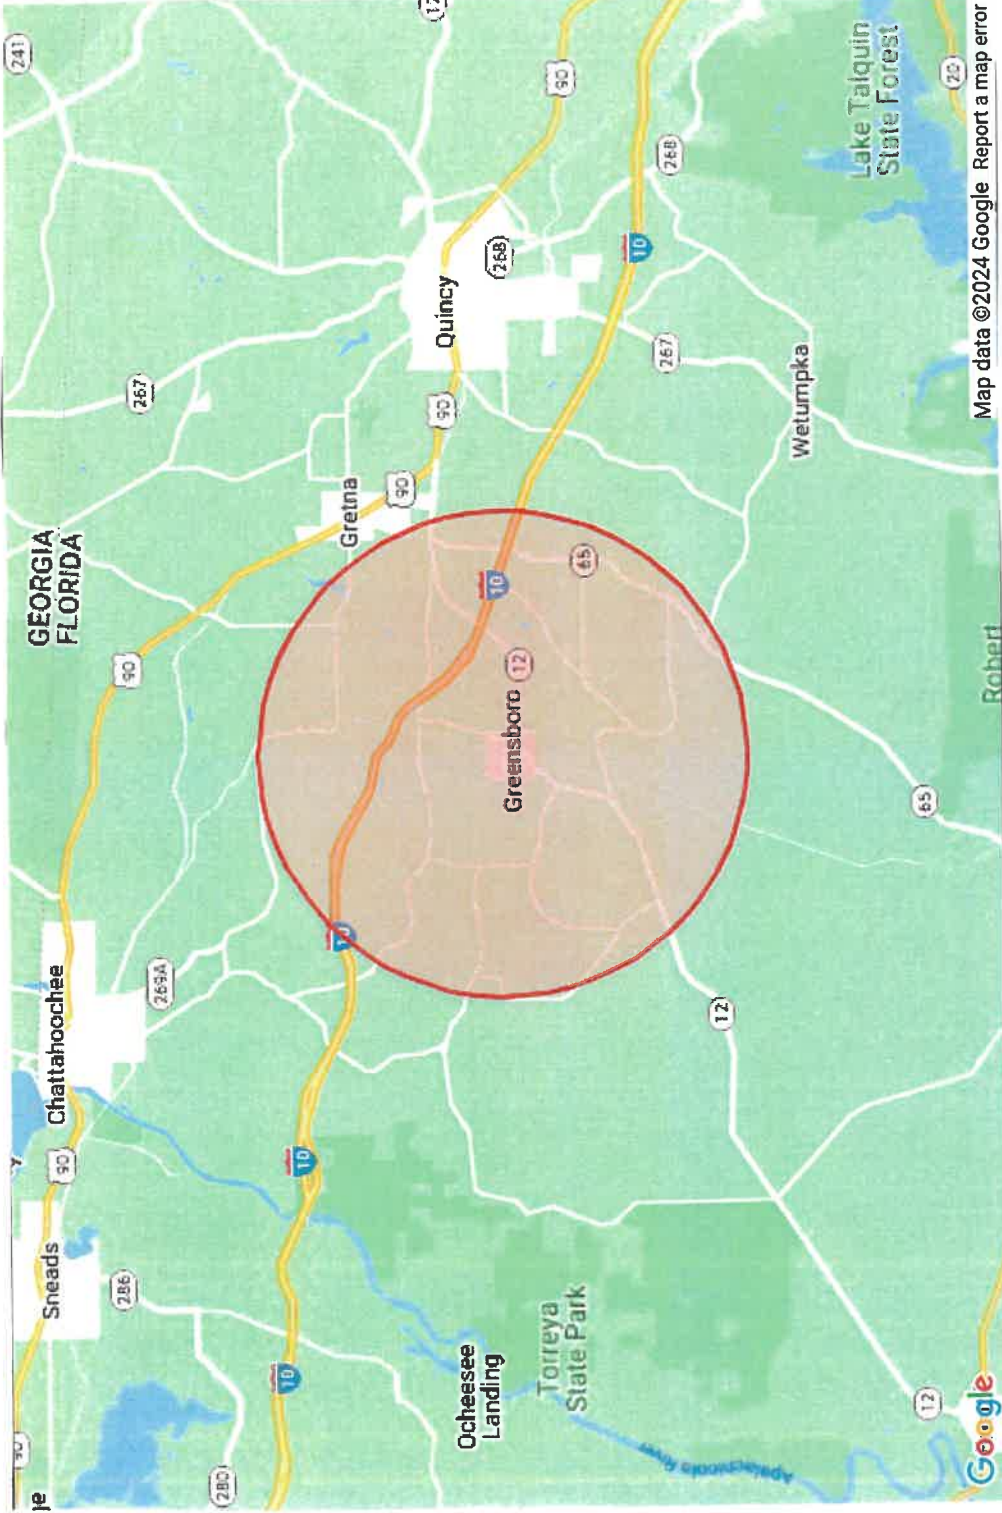

GADSDEN COUNTY SCHOOL DISTRICT

Zip Code: 32330 Schools
Greensboro
West Gadsden County Schools
Gadsden Elementary Magnet
Gadsden County High
Crossroad Academy

Map data ©2024 Google Report a map error