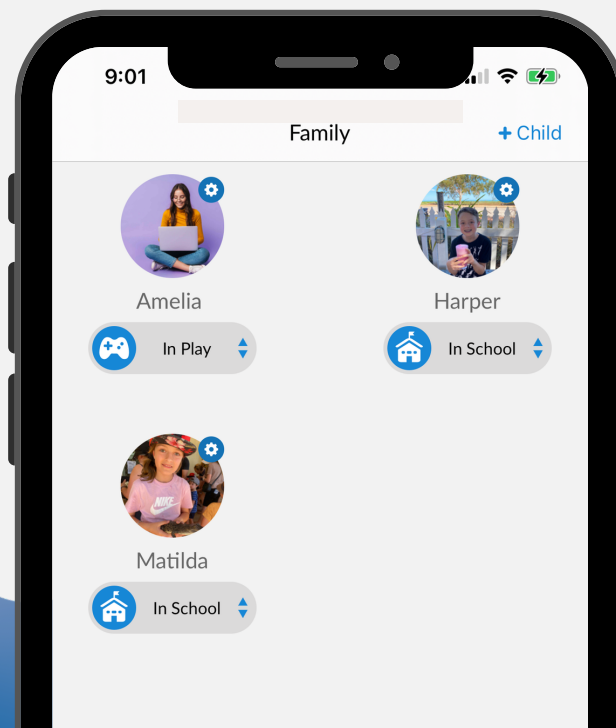

## Feature Guides & Videos

[How To: Install Connect](#)

[Connect a child's school device](#)

[How to: View School Time Activity](#)

[What are Snapshots?](#)

[How To: View Usage Reports](#)

## Information

[Cyber Safety Hub](#)

[YouTube Channel](#)

[Family Zone Blog](#)

Manage your Family Zone account by downloading the app through the App or Google Play store.

[Contact us](#)