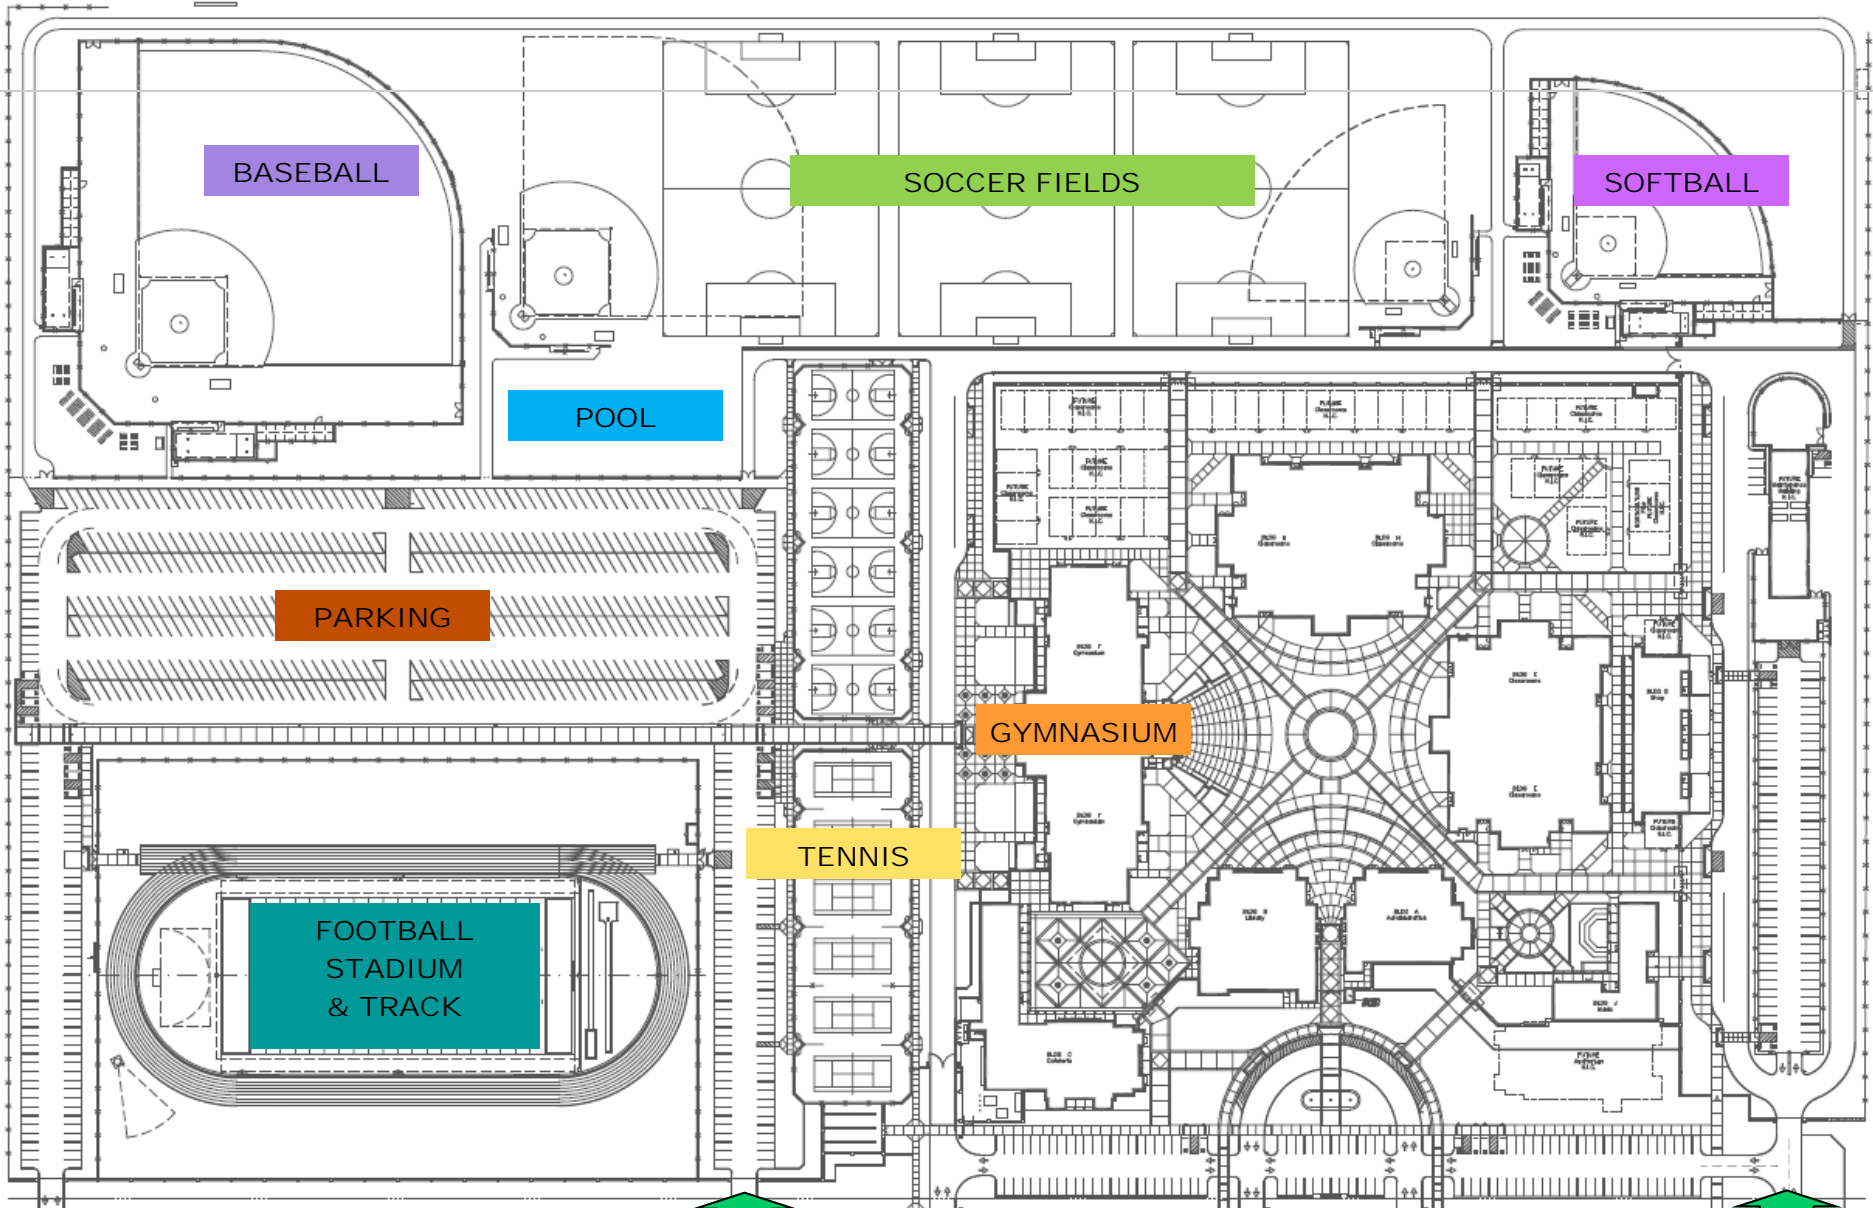

# PIONEER VALLEY HIGH SCHOOL ATHLETIC FACILITIES

675 Panther Drive

Santa Maria, CA

805-922-1305