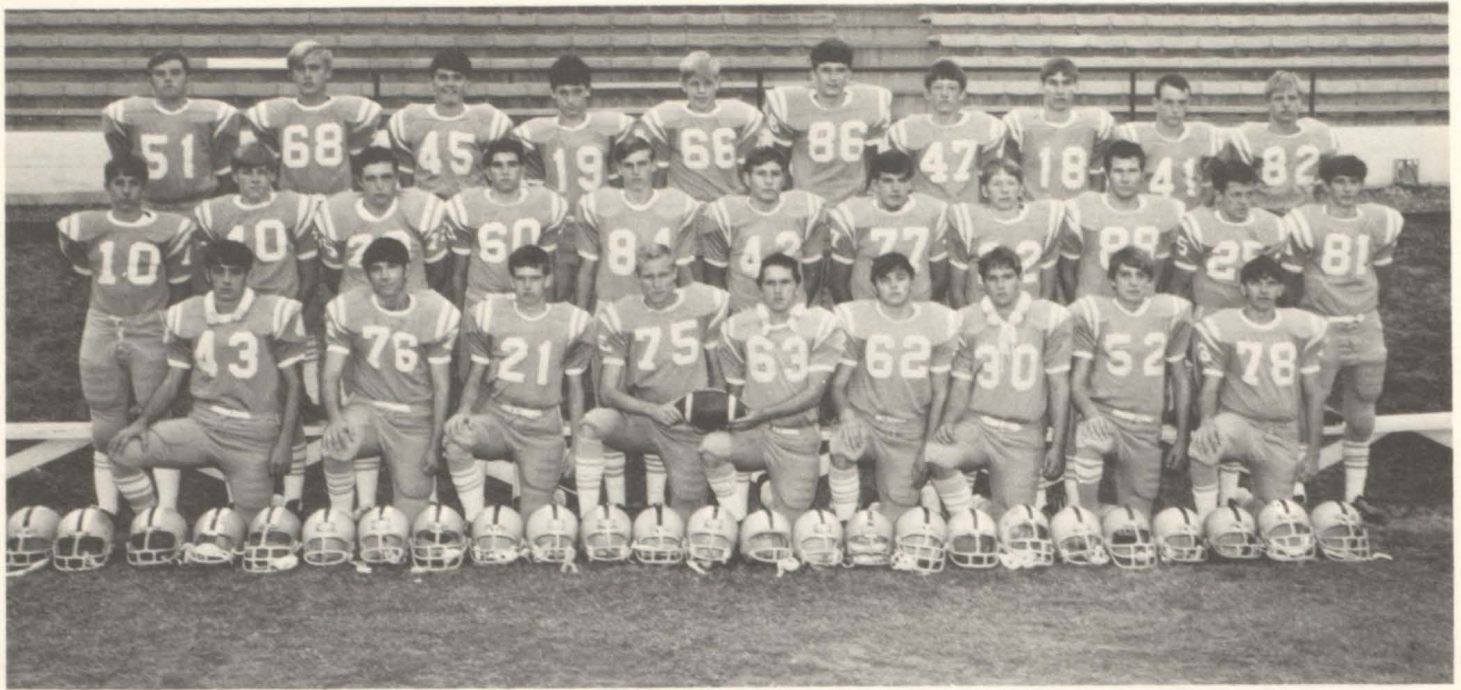

Jet Marching Formation

Homecoming Half-time

Jet Pep Band

Practice makes perfect

Get Athletics

Kick Off!

The Coaches—Asst. Coach Thurston Rose. Head Coach Bill Long, Asst. Coach Vic King.

THE 1971 JETS—(L to R) Bottom Row: Shane Daugherty, Brock Hill, Billy Martin, Mike Webster, Don Dunaway, Chester Lowe, Jeff Hall, Jeff Turner, Eddie Raper. Middle Row: Marc Lipner, Jimmy Holder, Greg Houston, Jerry York, Randy Elmore, Kenny Smith, Doug Brady. Back Row: Mike Graham, Ricky Sexton, Johnny Welch, Dee Brown, Wayne Kendrick, Gary Smith, Gary Blaylock, L. A. Fox, Jimmy Inman, Steve Vaden.