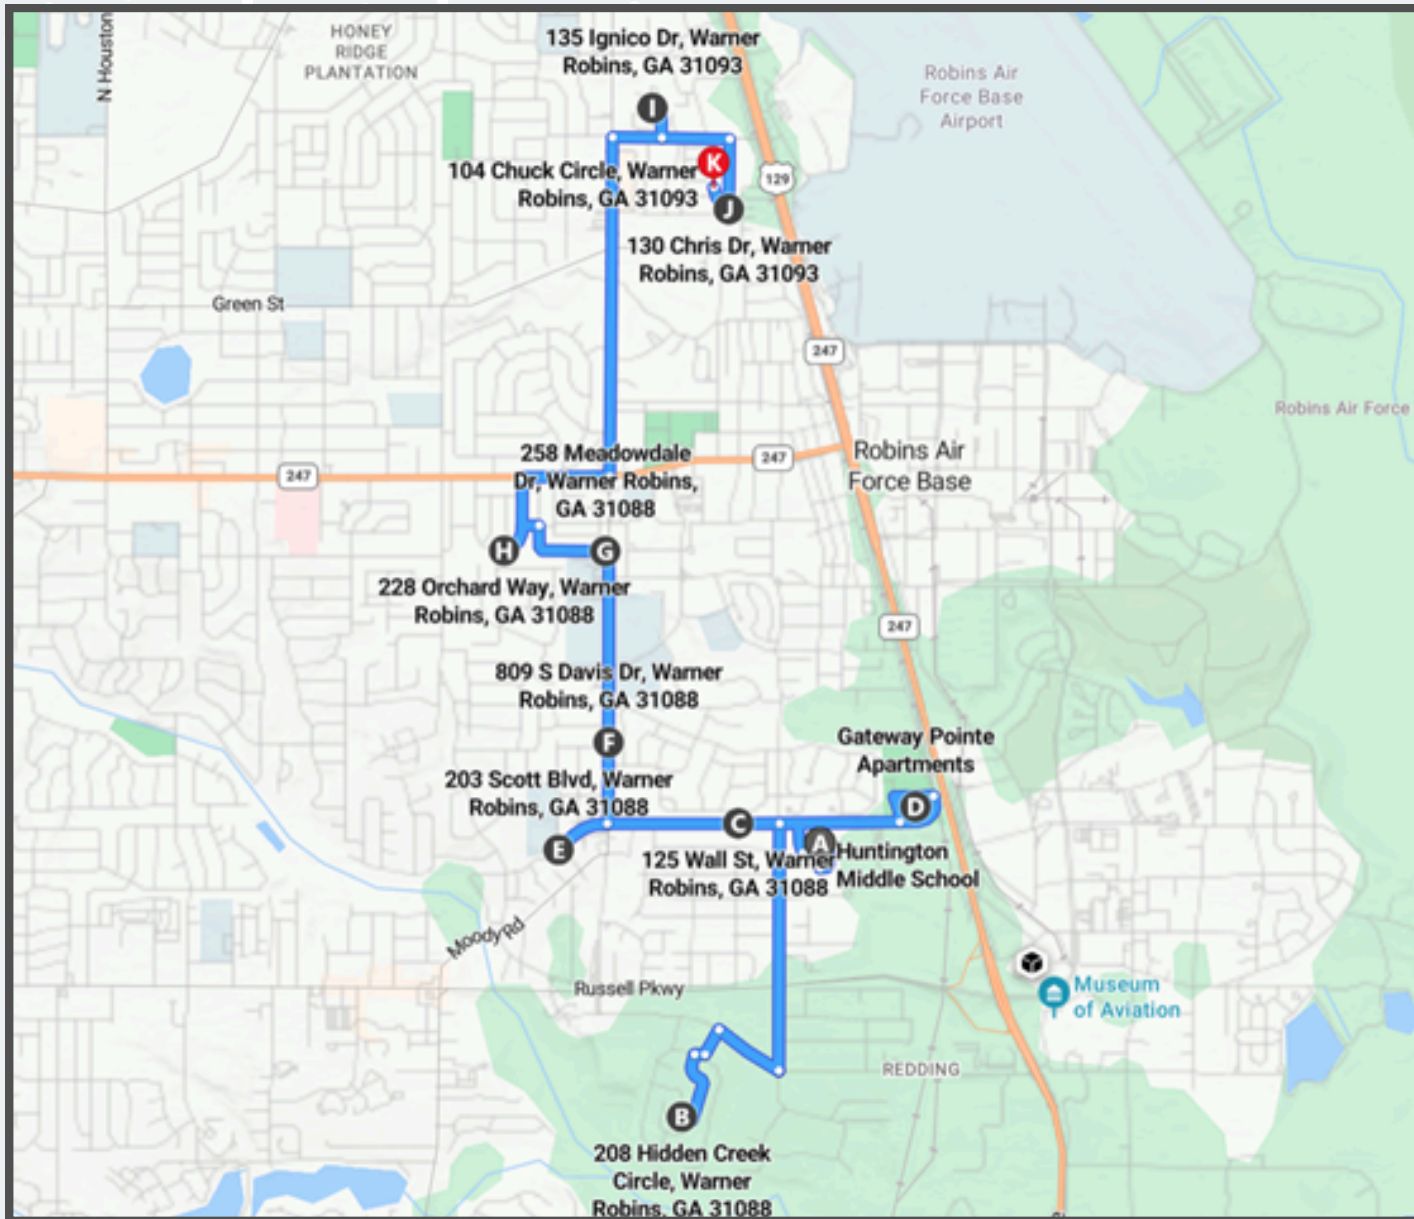

- A. 9:45 Leave Huntington Middle to start van route
- B. 9:50-10:05 Hidden Creek Estates, 208 Hidden Creek Cr.,
- C. 10:15-10:30 Oak Grove Mobile Home, 125 Wall Street, WR
- D. 10:40-10:55 Gateway Pointe Apartments, 1000 S Armed Forces Blvd, WR
- E. 11:05-11:20 Ada Lee Park, 203 Scott Blvd, WR
- F. 11:30-11:45 Union Grove church, 809 S. Davis Dr, WR
- G. 11:55-12:10 258 Meadowdale Drive, WR
- H. 12:20-12:35 Old Mission Way Park, 228 Orchard Way, WR
- I. 12:45-1:00 Village North/Savannah Apartments, 135 Ignico Dr., WR
- J. 1:10-1:25 130 Chris Drive Neighborhood, WR
- K. 1:35-1:55 104 Chuck Circle, WR