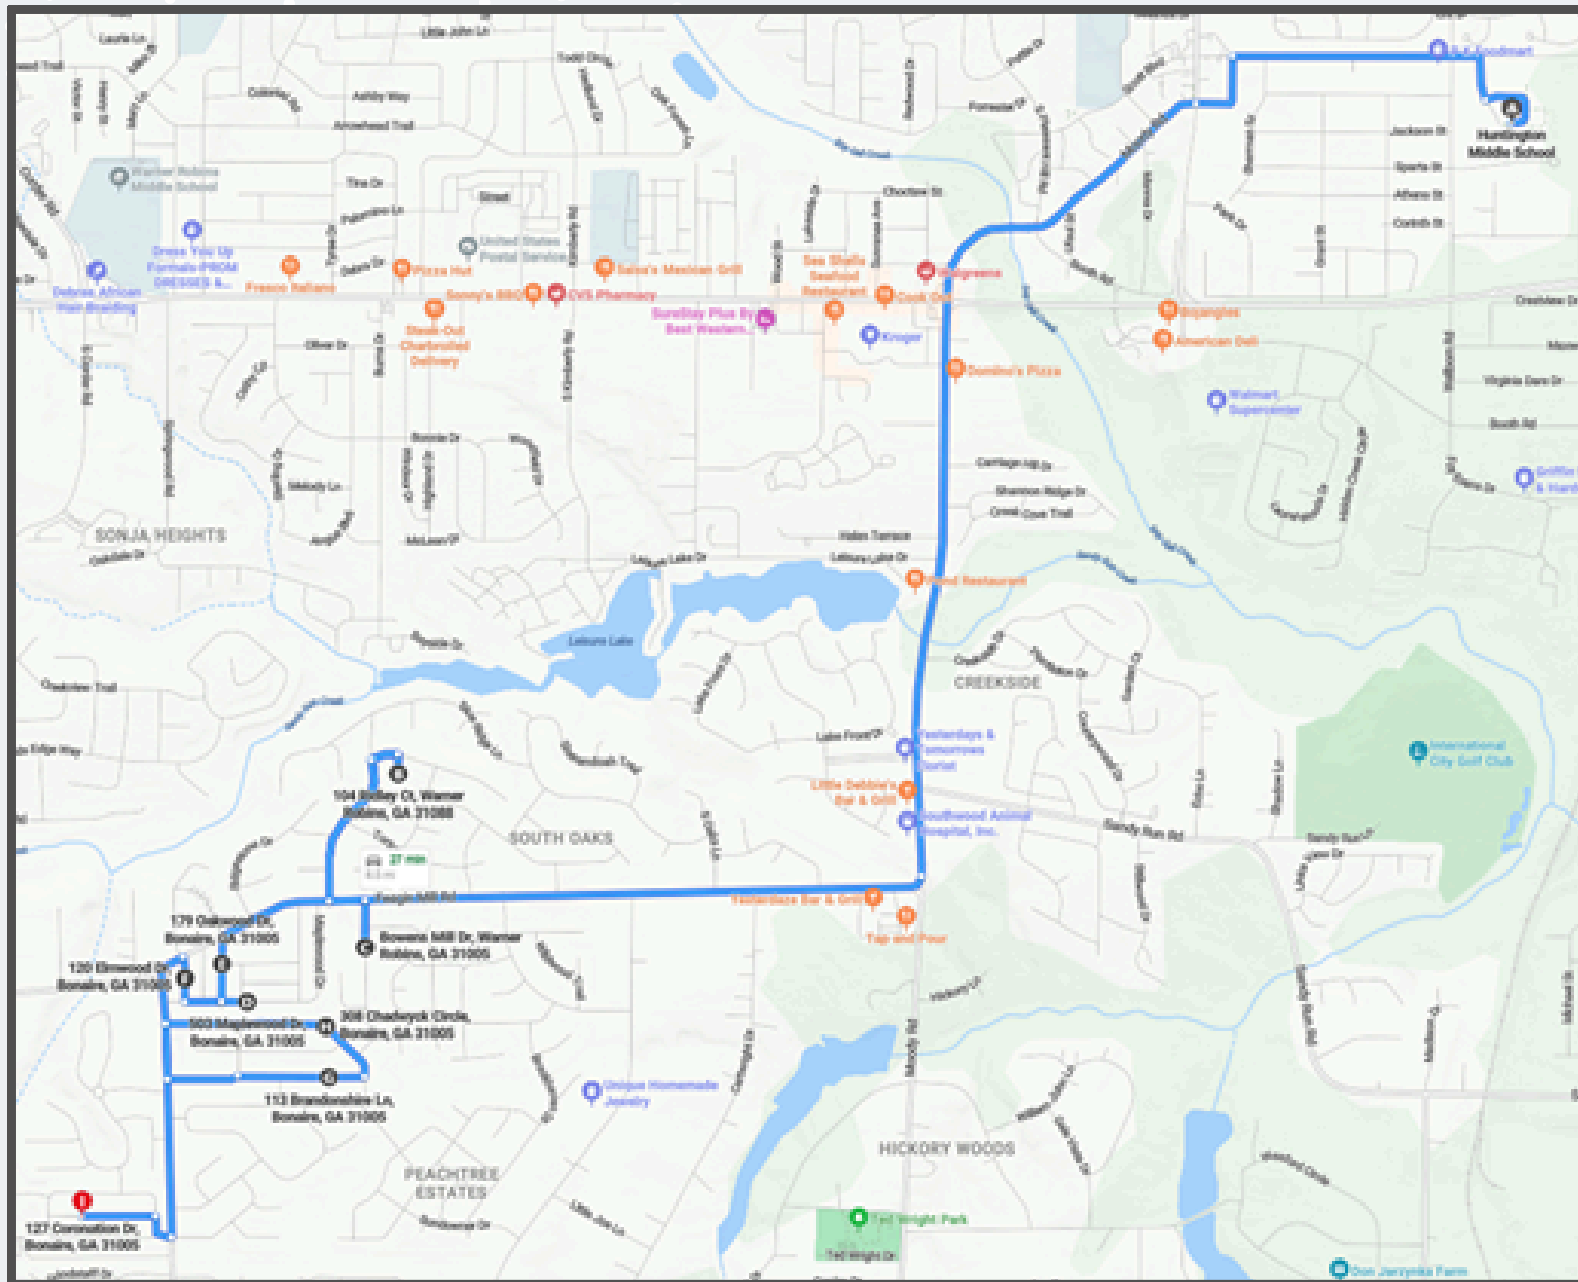

- A. 9:45 Leave Huntington Middle to start van route.
- B. 9:55-10:10 104 Ridley Dr, Bonaire
- C. 10:15-10:30 617 Bowens Mill Dr, Bonaire
- D. 10:35-10:50 503 Maplewood Dr, Bonaire
- E. 10:55-11:10 179 Oakwood Dr, Bonaire
- F. 11:15-11:30 120 Elmwood Dr, Bonaire
- G. 11:35-11:50 113 Brandonshire In, Bonaire
- H. 11:55-12:10 308 Chadwyck Cr, Bonaire
- I. 12:20-12:35 127 Coronation Dr, Bonaire