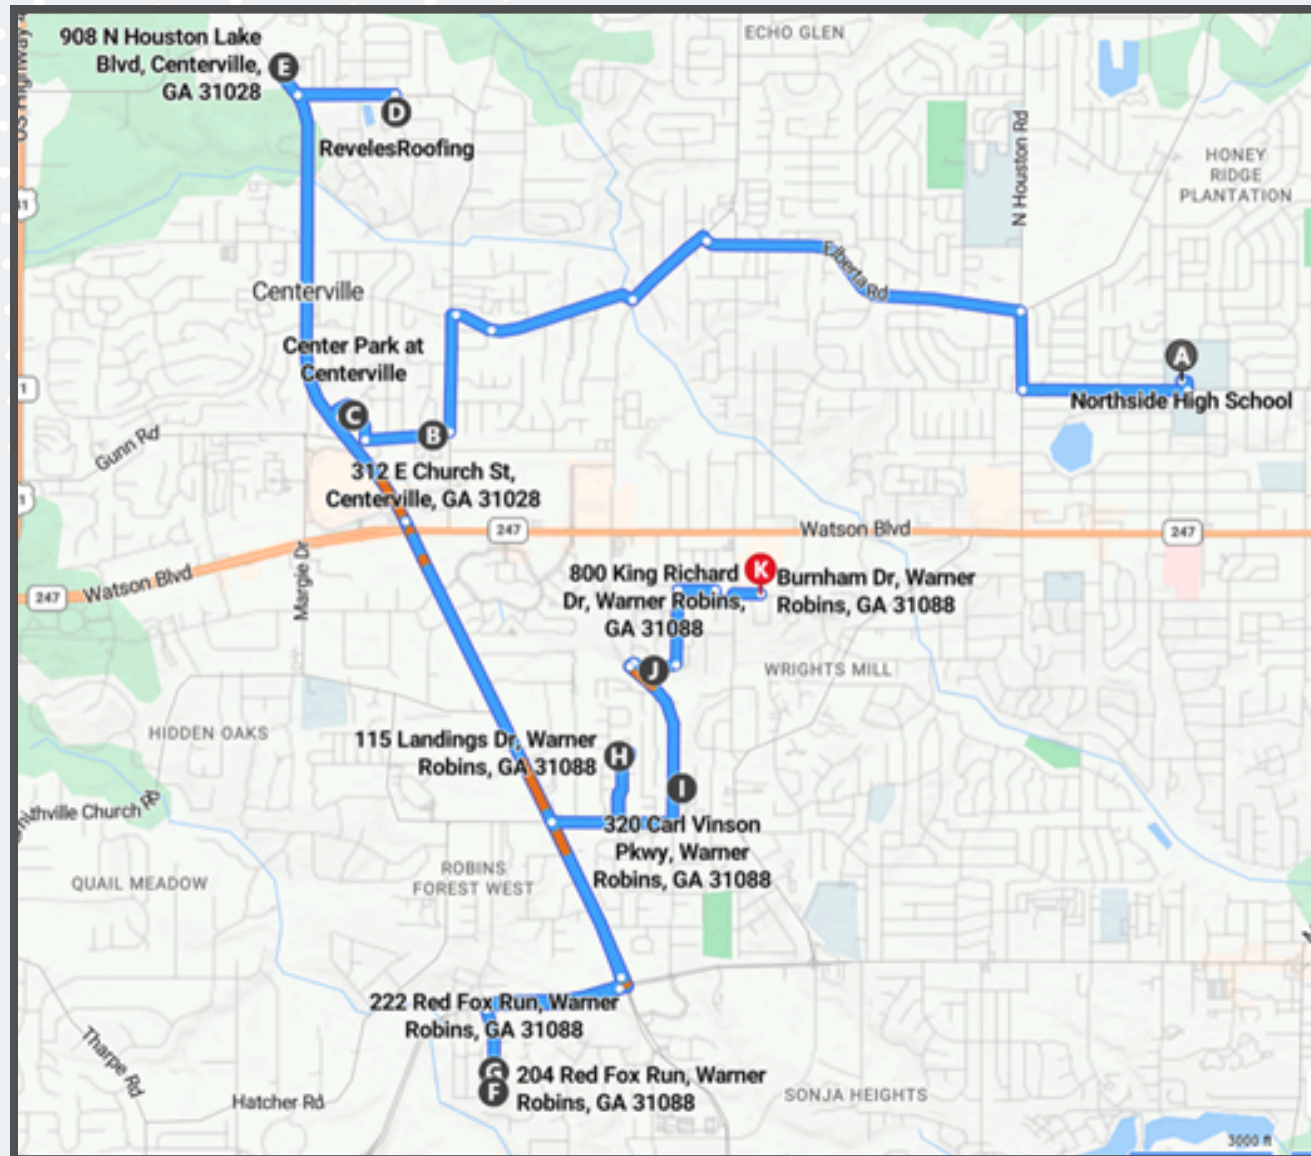

- A. 9:45 Leave Perry High to start route.
- B. 10:00-10:15 Oliver Place Apartments, 530 Gray Rd.
- C. 10:20-10:35 King Villas Apartments, 1980 Kings Chapel Rd.
- D. 10:40-10:55 Berkshire Court Apartments, 1820 Macon Rd.
- E. 11:00-11:15 Perry Heights Homes/Apartments, 1701 Macon Rd.
- F. 11:20-11:35 Perry Housing Authority, 822 Perimeter Rd.
- G. 11:40-11:55 Smith Heights Apartments, 106 Smith Dr, Perry
- H. 12:00-12:15 Creekwood Park & Splashpad, 1 107 Creekwood Dr.
- I. 12:20-12:35 Oak Haven Mobile Home Park, 1 109 Gaines Dr.
- J. 12:40-12:55 Fair Harbor RV Park, 515 Marshallville Rd,
- K. 1:00-1:15 1400 East Tolleson St.
- L. 1:20-1:35 Tucker Elementary School, 1300 Tucker Rd.

- A. 9:50 Leave Northside High to start van route.
- B. 10:00-10:15 Centerville Mobile Home Park (Lot A16), 312 Church St, Centerville
- C. 10:20-10:35 Centerville Park, 103 East Church St, Centerville
- D. 10:40-10:55 Spring Lake Mobile Home Park (Lot 26), 305 Brantley Rd, WR
- E. 11:00-11:15 Eagle Trace Mobile Home Park (Lot 137), 908 N. Houston Lake Rd, WR
- F. 11:20-11:35 Red Fox Trailer Park-Part 1 (Lot #75), 204 Red Fox Run Rd, WR
- G. 11:40-11:55 Red Fox Trailer Park-Part 2 (Lot 129), 222 Red Fox Run Rd, WR
- H. 12:00-12:15 Red Fox Trailer Park-Part 3 (Lot 203), 222 Red Fox Run Rd, WR
- I. 12:20-12:35 Land End Trailer Park (Lot 113), 115 1/2 Landings Dr, WR
- J. 12:40-12:55 Robins Landing Apartments, 320 Carl Vinson, WR
- K. 1:00-1:15 Holiday Riviera Trailer Park, 800 King Richard Dr, WR
- L. 1:20-1:35 Holiday Riviera Trailer Park #2, 800 King Richard Dr, WR
- M. 1:40-1:55 Mary B. Terry Homes, 300 Burnam Dr, WR