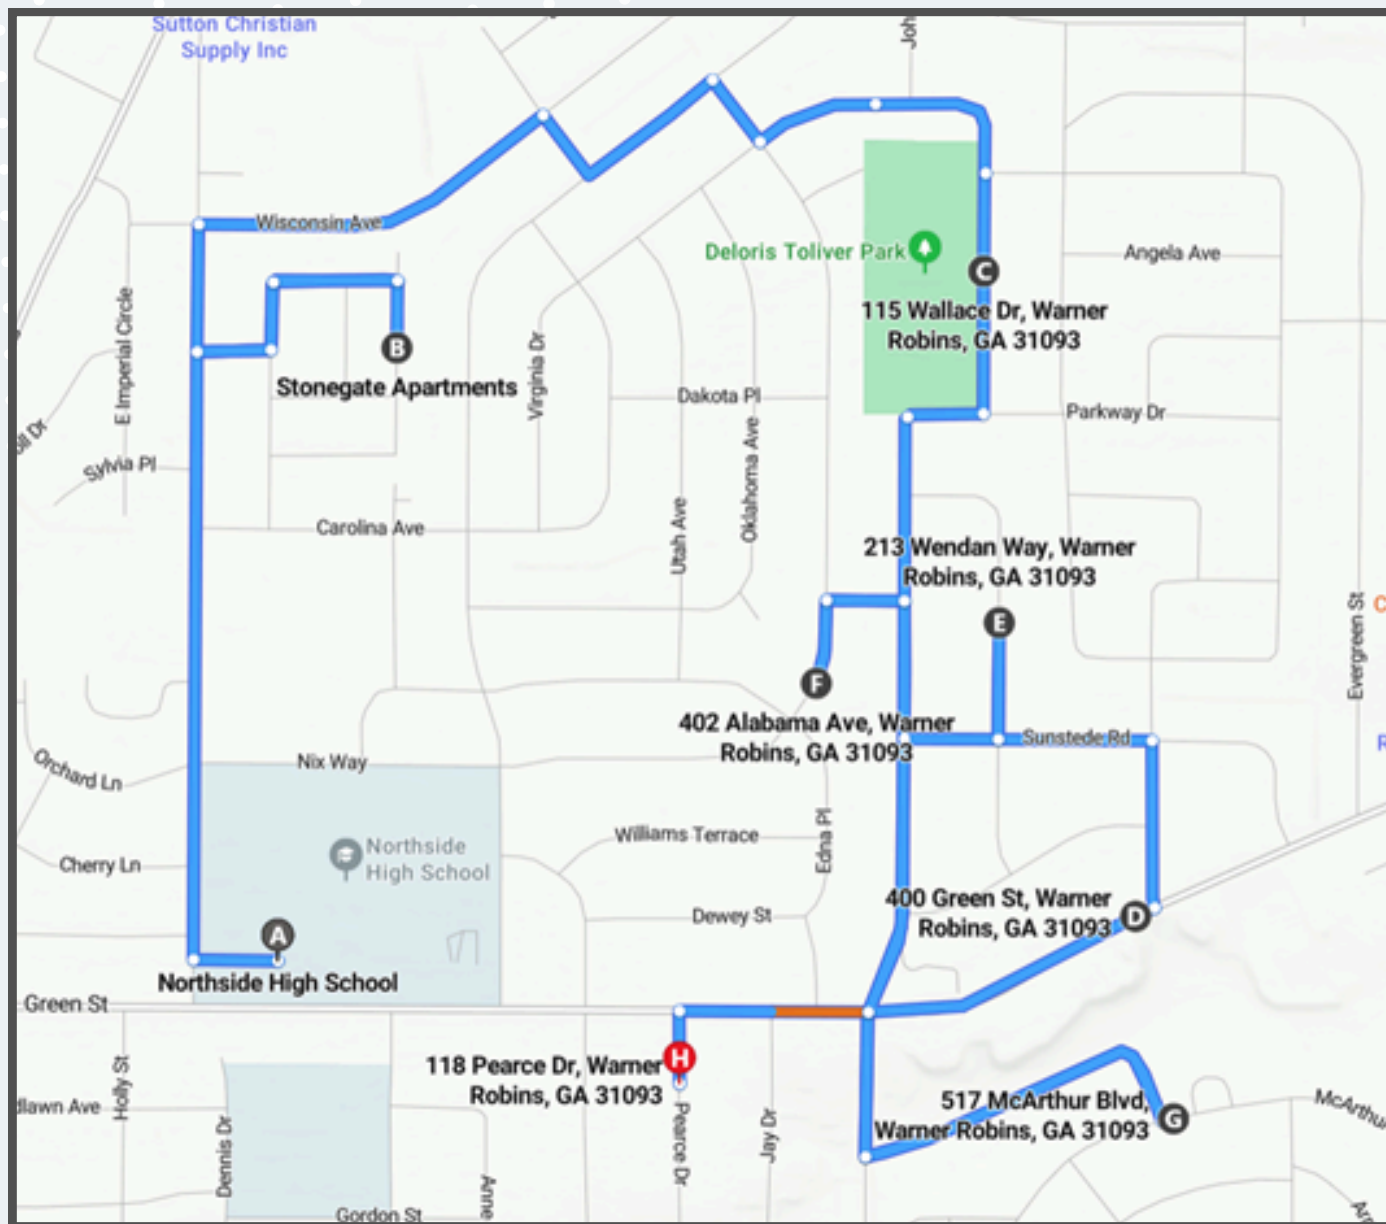

- A. 9:45 Leave Perry High to start route.
- B. 10:00-10:15 Oliver Place Apartments, 530 Gray Rd.
- C. 10:20-10:35 King Villas Apartments, 1980 Kings Chapel Rd.
- D. 10:40-10:55 Berkshire Court Apartments, 1820 Macon Rd.
- E. 11:00-11:15 Perry Heights Homes/Apartments, 1701 Macon Rd.
- F. 11:20-11:35 Perry Housing Authority, 822 Perimeter Rd.
- G. 11:40-11:55 Smith Heights Apartments, 106 Smith Dr, Perry
- H. 12:00-12:15 Creekwood Park & Splashpad, 1 107 Creekwood Dr.
- I. 12:20-12:35 Oak Haven Mobile Home Park, 1 109 Gaines Dr.
- J. 12:40-12:55 Fair Harbor RV Park, 515 Marshallville Rd,
- K. 1:00-1:15 1400 East Tolleson St.
- L. 1:20-1:35 Tucker Elementary School, 1300 Tucker Rd.

- A. 9:50 Leave Northside High to start van route.
- B. 10:00-10:15 Centerville Mobile Home Park (Lot A16), 312 Church St, Centerville
- C. 10:20-10:35 Centerville Park, 103 East Church St, Centerville
- D. 10:40-10:55 Spring Lake Mobile Home Park (Lot 26), 305 Brantley Rd, WR
- E. 11:00-11:15 Eagle Trace Mobile Home Park (Lot 137), 908 N. Houston Lake Rd, WR
- F. 11:20-11:35 Red Fox Trailer Park-Part 1 (Lot #75), 204 Red Fox Run Rd, WR
- G. 11:40-11:55 Red Fox Trailer Park-Part 2 (Lot 129), 222 Red Fox Run Rd, WR
- H. 12:00-12:15 Red Fox Trailer Park-Part 3 (Lot 203), 222 Red Fox Run Rd, WR
- I. 12:20-12:35 Land End Trailer Park (Lot 113), 115 1/2 Landings Dr, WR
- J. 12:40-12:55 Robins Landing Apartments, 320 Carl Vinson, WR
- K. 1:00-1:15 Holiday Riviera Trailer Park, 800 King Richard Dr, WR
- L. 1:20-1:35 Holiday Riviera Trailer Park #2, 800 King Richard Dr, WR
- M. 1:40-1:55 Mary B. Terry Homes, 300 Burnam Dr, WR