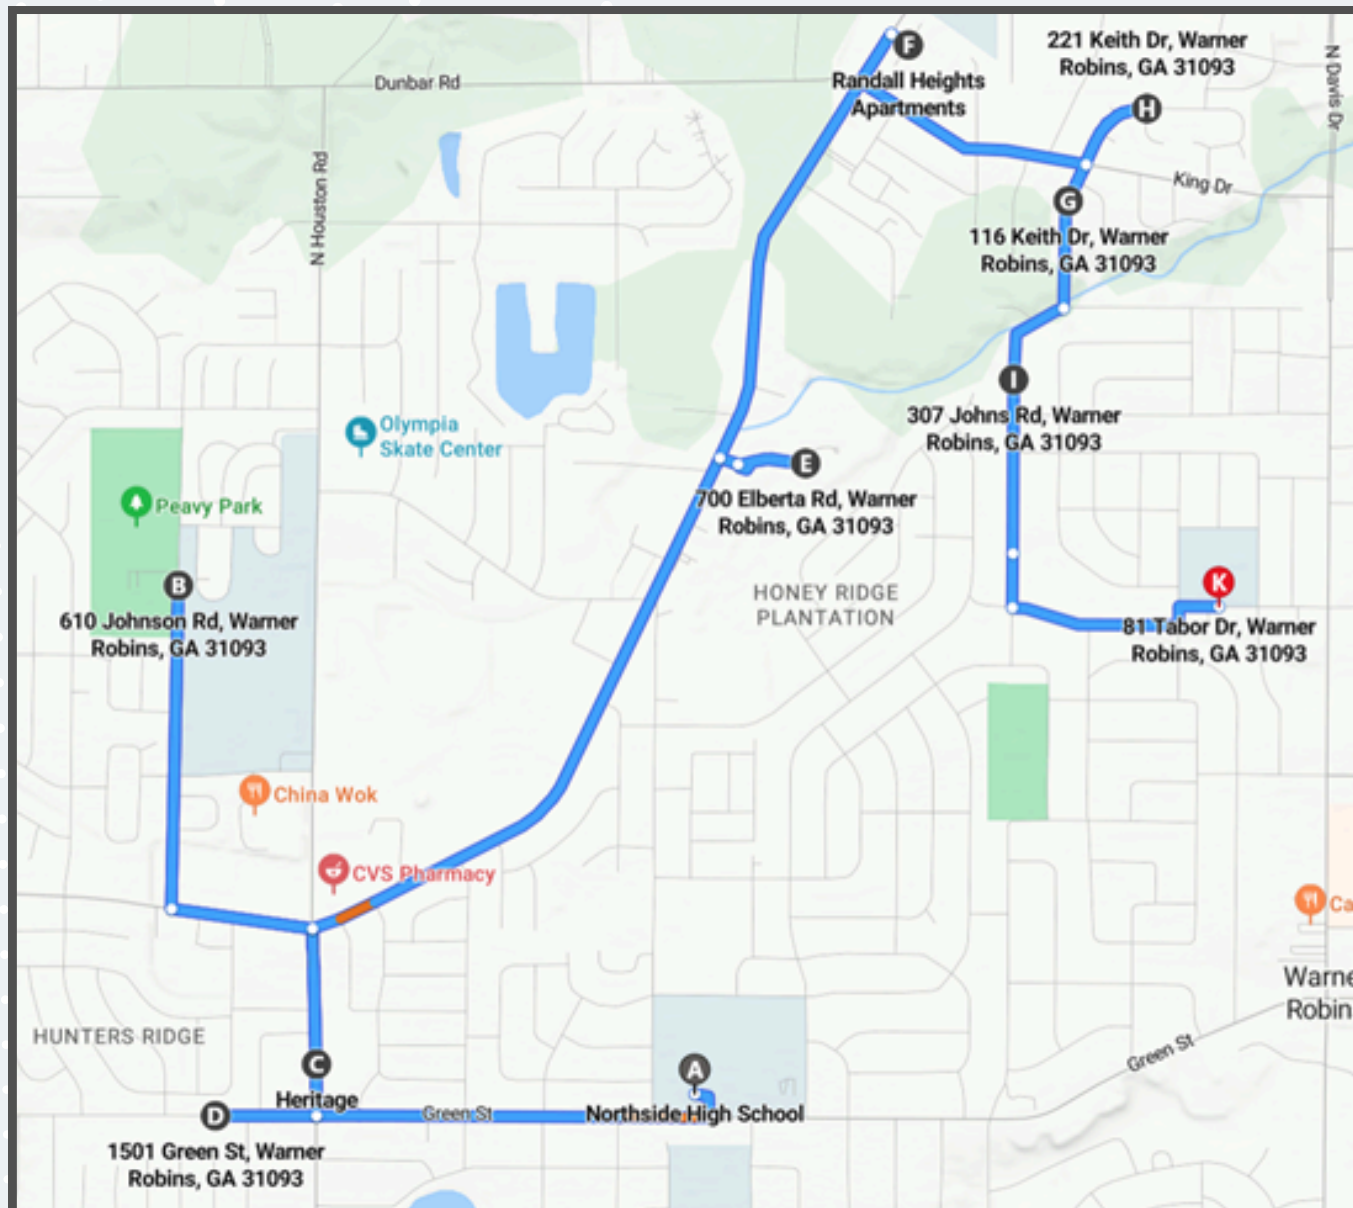

- A. 9:50 Leave Northside High to start van route
- B. 10:00-10:15 Simpson Park aka Peavy Park, 610 Johnson Rd, WR
- C. 10:20-10:35 Heritage Apartments 727 N. Houston Rd.
- D. 10:40-10:55 1501 Green St., WR
- E. 11:00-11:15 Herman Homes, 700 Elberta Rd, WR
- F. 11:20-11:35 Randall Heights Apartments, 306 Elberta Rd, WR
- G. 11:40-11:55 116 Keith Drive Neighborhood, WR
- H. 12:00-12:15 221 Keith Drive Neighborhood, WR
- I. 12:20-12:35 307 Johns Road Neighborhood, WR
- J. 12:40-12:55 213 Johns Road Neighborhood, WR
- K. 1:00-1:15 Lindsey Elementary, 81 Tabor Dr., WR