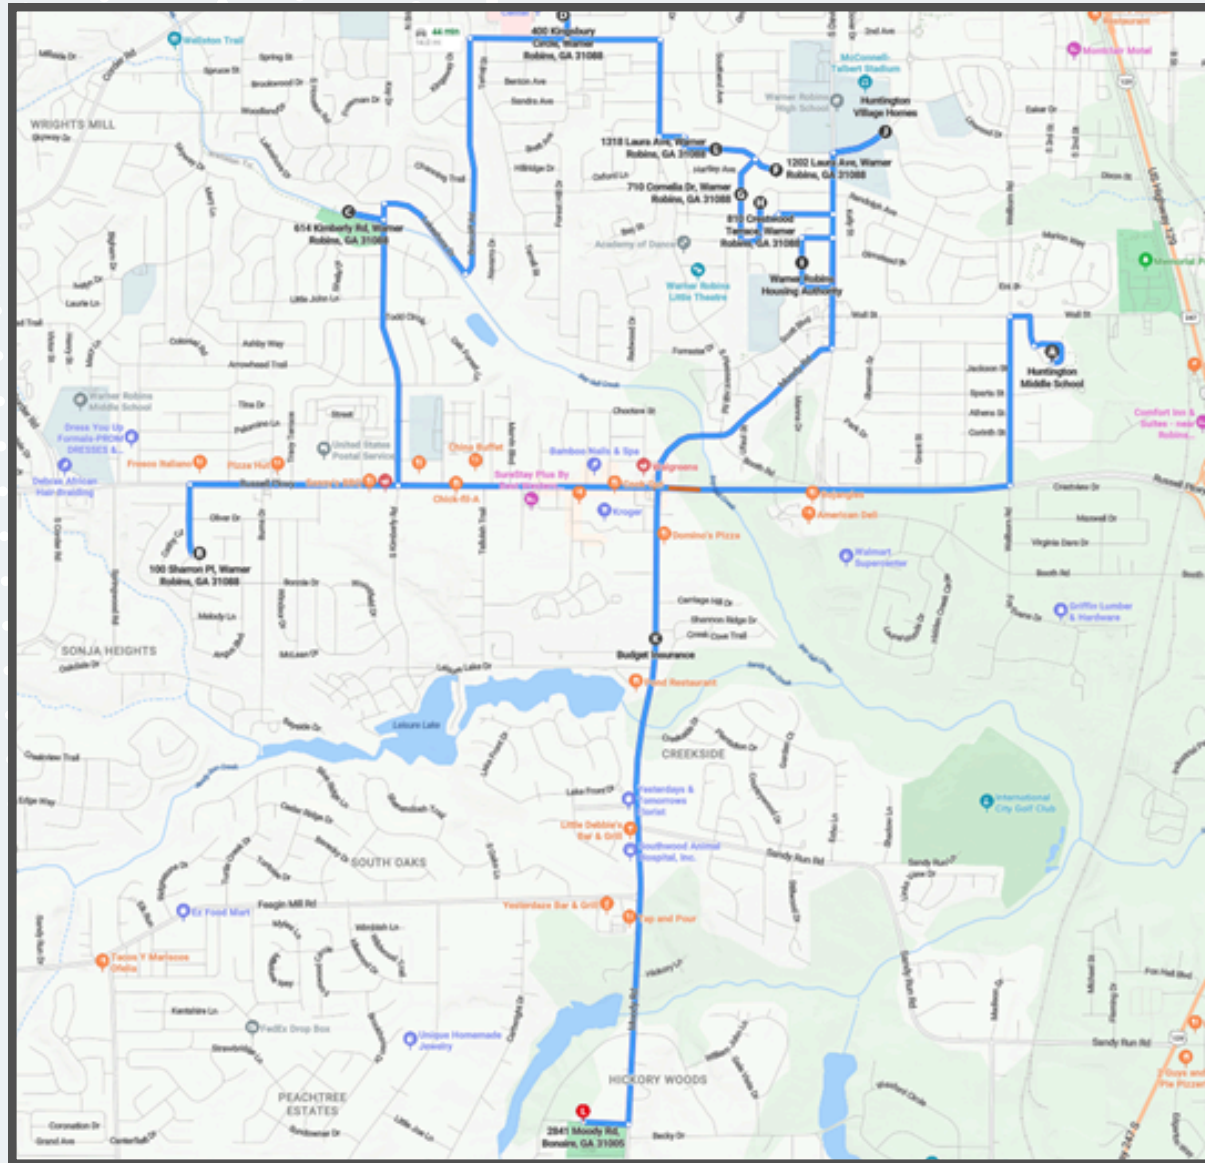

- A. 9:45 Leave Huntington Middle to start van route
- B. 9:50-10:05 100 Sharron Place, WR
- C. 10:10-10:25 Fountain Pool, 614 Kimberly Rd.
- D. 10:30-10:45 400 Kingsbury Circle, WR
- E. 10:50-11:05 1318 Laura Ave, WR
- F. 11:10-11:25 1202 Laura Ave, WR
- G. 11:30-11:45 710 Cornelia Dr, WR
- H. 11:50-12:05 810 Crestwood Terrace, WR
- I. 12:10-12:25 Jimmy Rosenberg Homes, 119 Appian Way
- J. 12:30-12:45 Huntington Hills Apartments, 75 Martin Luther King Blvd, WR
- K. 12:50-1:05 201 Breakenridge Trailer Park, 2308 Moody Rd, WR
- L. 1:10-1:30 Ted Wright Park (water park) 2841 Moody Rd, Bonaire 31005