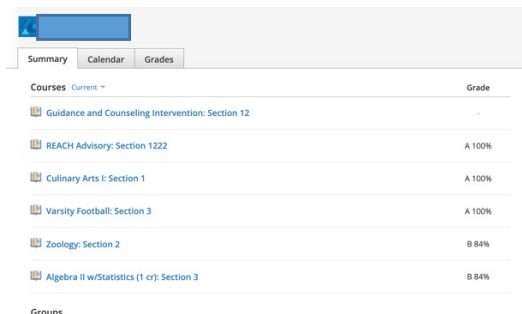

As a Parent.....

Signing into Schoology, <http://app.schoology.com>

Navigate to the student name you wish to view.

You can also select Grades at the top menu.

Then select Grade Report

You can expand each course to see details of grade averages.

Then select student. Click Summary to see a quick View.

You can click Grades to get a detailed report.

Click **Download Student Report**.

Select the current Grading Period.

- Middle School/High School (Semester 1, Quarter1 etc).
- Elementary (Yearly, Quarter 1)