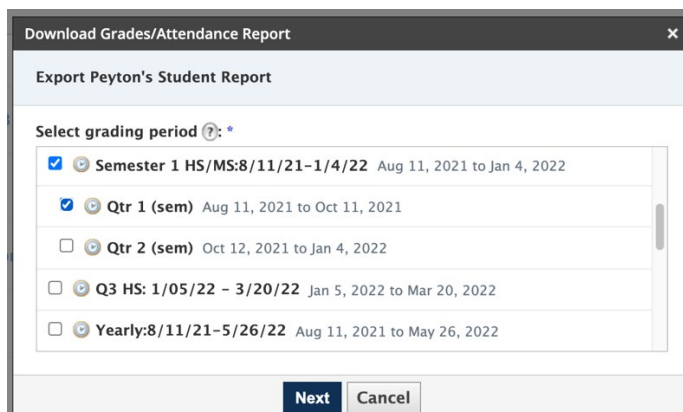

Then select student. Click Summary to see a quick View.

You can click Grades to get a detailed report.

Click **Download Student Report**.

Select the current Grading Period.

- Middle School/High School (Semester 1, Quarter1 etc).
- Elementary (Yearly, Quarter 1)