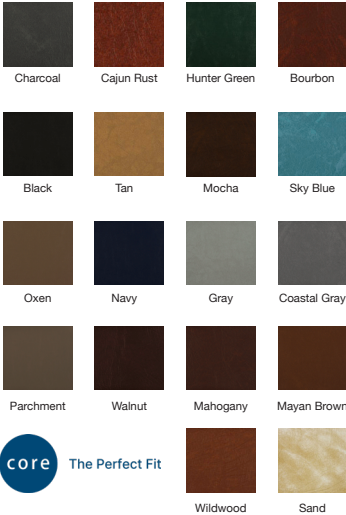

Color Swatches

Vinyl

WeatherShield™