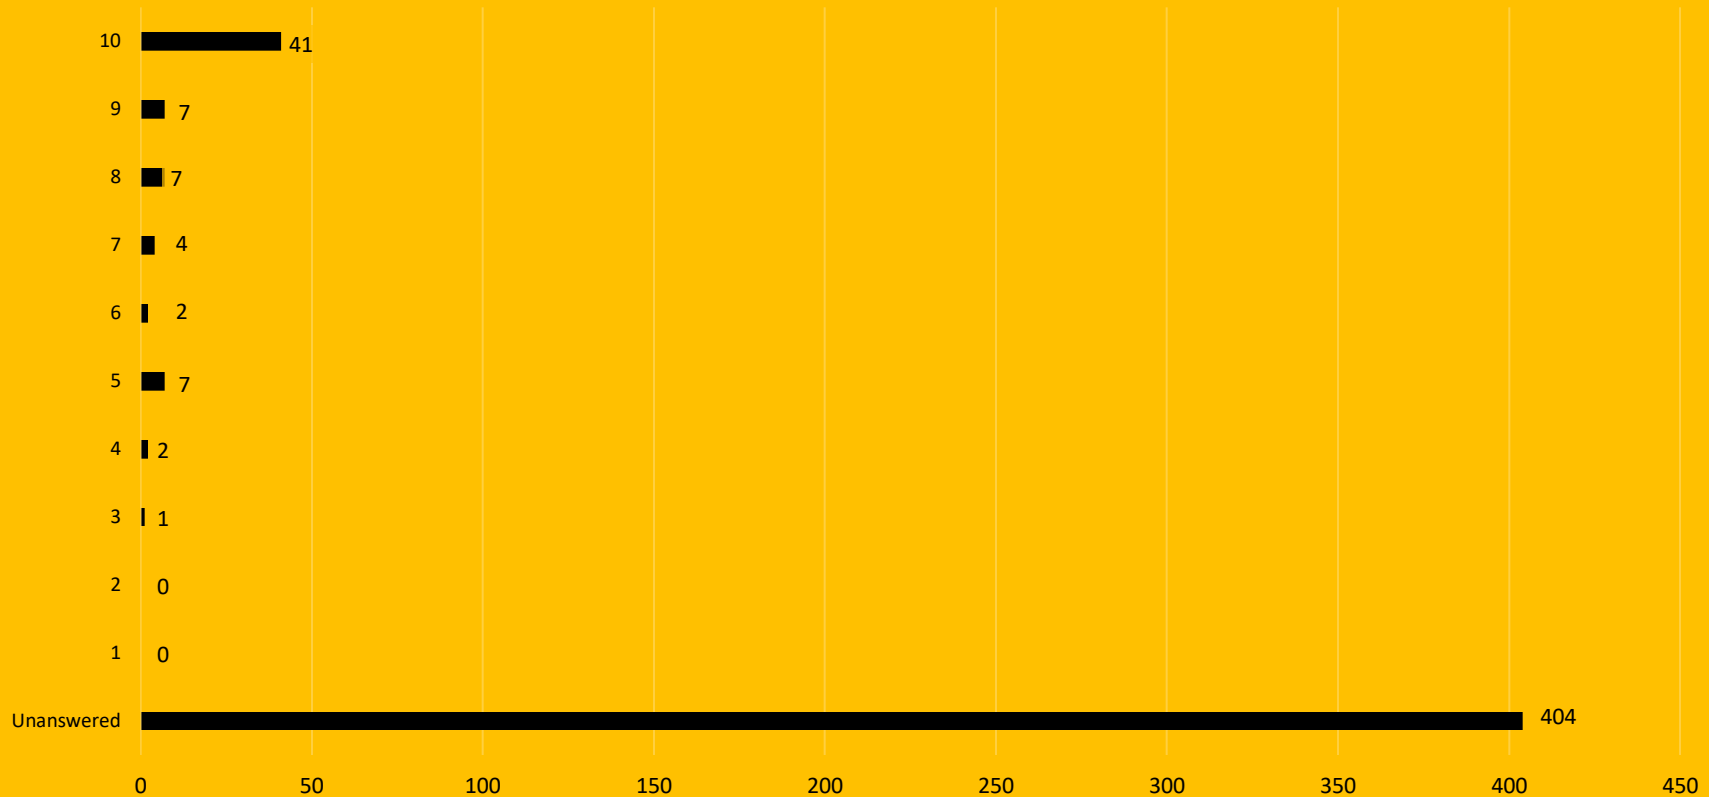

Please rate on a scale of 1 to 10, with ten being the highest score, how beneficial do you feel the Acelerated Learning Academy (ALA) Enrichment programs are for the scholars of AWBLA?

Enrichment programs are as follows:

- Tutoring from 5:00 pm - 6:00 pm twice-weekly (All grades)
- Stretch and Grow (Pre-K only)
- Dallas Zoo Animal Adventures Outreach (All grades)
- Dallas Black Dance Theater - Dance Integration (3rd - 5th grade only)
- Finance (Middle School only)
- Yoga N Da Hood (3rd - 5th grade only)
- Boys/Girls Mentoring (Coming soon)
- Trips for Kids (5th grade only)
- Acting with A Purpose (Middle School only)