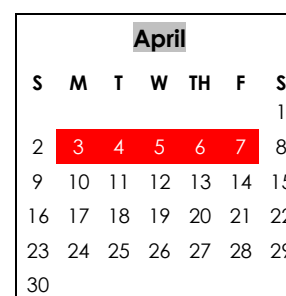

July 25 – 29, 2022	Pre-Planning / Site Collaboration (Opening Session July 25)
August 1, 2022	First Day of School
September 5, 2022	Labor Day Holiday
September 6, 2022	Distance Learning Day/Site Collaboration
October 7, 2022	Student Holiday / Site Collaboration
October 10, 2022	Columbus Day Holiday
October 11-14, 2022	Fall Holiday, Students & Teachers
November 11, 2022	Veterans Day Holiday
November 21 - 25, 2022	Thanksgiving Holiday
December 16, 2022	Last Day of Semester – ½ for Students, Full day for Teachers
December 19 – January 2	Christmas & New Year's Holiday
January 3, 2023	Student Holiday / Site Collaboration
January 4, 2023	Second Semester Begins
January 16, 2023	Martin Luther King, Jr. Holiday
February 20, 2023	Presidents' Day Holiday
February 21, 2023	Distance Learning Day/Site Collaboration
March 31, 2023	Student Holiday / Site Collaboration
April 3 - 7, 2023	Spring Break
May 24, 2023	Last Day of Semester – ½ for Students, Full day for Teachers
May 25 - 26, 2023	Post-Planning / Site Collaboration
May 26 & 27, 2023	High School Graduation
May 29, 2023	Memorial Day Holiday