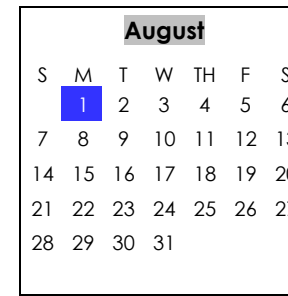

July 25 – 29, 2022	Pre-Planning / Site Collaboration (Opening Session July 25)
August 1, 2022	First Day of School
September 5, 2022	Labor Day Holiday
September 6, 2022	Distance Learning Day/Site Collaboration
October 7, 2022	Student Holiday / Site Collaboration
October 10, 2022	Columbus Day Holiday
October 11-14, 2022	Fall Holiday, Students & Teachers
November 11, 2022	Veterans Day Holiday
November 21 - 25, 2022	Thanksgiving Holiday
December 16, 2022	Last Day of Semester – ½ for Students, Full day for Teachers
December 19 – January 2	Christmas & New Year's Holiday
January 3, 2023	Student Holiday / Site Collaboration
January 4, 2023	Second Semester Begins
January 16, 2023	Martin Luther King, Jr. Holiday
February 20, 2023	Presidents' Day Holiday
February 21, 2023	Distance Learning Day/Site Collaboration
March 31, 2023	Student Holiday / Site Collaboration
April 3 - 7, 2023	Spring Break
May 24, 2023	Last Day of Semester – ½ for Students, Full day for Teachers
May 25 - 26, 2023	Post-Planning / Site Collaboration
May 26 & 27, 2023	High School Graduation
May 29, 2023	Memorial Day Holiday