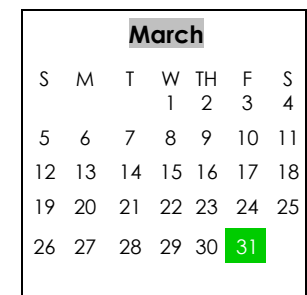

July 25 – 29, 2022	Pre-Planning / Site Collaboration (Opening Session July 25)
August 1, 2022	First Day of School
September 5, 2022	Labor Day Holiday
September 6, 2022	Distance Learning Day/Site Collaboration
October 7, 2022	Student Holiday / Site Collaboration
October 10, 2022	Columbus Day Holiday
October 11-14, 2022	Fall Holiday, Students & Teachers
November 11, 2022	Veterans Day Holiday
November 21 - 25, 2022	Thanksgiving Holiday
December 16, 2022	Last Day of Semester – ½ for Students, Full day for Teachers
December 19 – January 2	Christmas & New Year's Holiday
January 3, 2023	Student Holiday / Site Collaboration
January 4, 2023	Second Semester Begins
January 16, 2023	Martin Luther King, Jr. Holiday
February 20, 2023	Presidents' Day Holiday
February 21, 2023	Distance Learning Day/Site Collaboration
March 31, 2023	Student Holiday / Site Collaboration
April 3 - 7, 2023	Spring Break
May 24, 2023	Last Day of Semester – ½ for Students, Full day for Teachers
May 25 - 26, 2023	Post-Planning / Site Collaboration
May 26 & 27, 2023	High School Graduation
May 29, 2023	Memorial Day Holiday