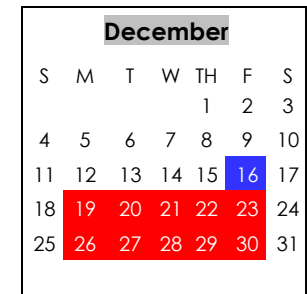

July 25 – 29, 2022	Pre-Planning / Site Collaboration (Opening Session July 25)
August 1, 2022	First Day of School
September 5, 2022	Labor Day Holiday
September 6, 2022	Distance Learning Day/Site Collaboration
October 7, 2022	Student Holiday / Site Collaboration
October 10, 2022	Columbus Day Holiday
October 11-14, 2022	Fall Holiday, Students & Teachers
November 11, 2022	Veterans Day Holiday
November 21 - 25, 2022	Thanksgiving Holiday
December 16, 2022	Last Day of Semester – ½ for Students, Full day for Teachers
December 19 – January 2	Christmas & New Year's Holiday
January 3, 2023	Student Holiday / Site Collaboration
January 4, 2023	Second Semester Begins
January 16, 2023	Martin Luther King, Jr. Holiday
February 20, 2023	Presidents' Day Holiday
February 21, 2023	Distance Learning Day/Site Collaboration
March 31, 2023	Student Holiday / Site Collaboration
April 3 - 7, 2023	Spring Break
May 24, 2023	Last Day of Semester – ½ for Students, Full day for Teachers
May 25 - 26, 2023	Post-Planning / Site Collaboration
May 26 & 27, 2023	High School Graduation
May 29, 2023	Memorial Day Holiday