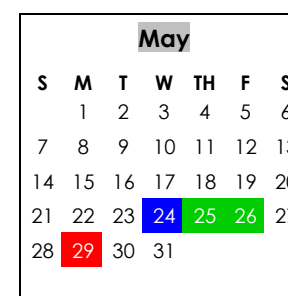

July 25 – 29, 2022	Pre-Planning / Site Collaboration (Opening Session July 25)
August 1, 2022	First Day of School
September 5, 2022	Labor Day Holiday
September 6, 2022	Distance Learning Day/Site Collaboration
October 7, 2022	Student Holiday / Site Collaboration
October 10, 2022	Columbus Day Holiday
October 11-14, 2022	Fall Holiday, Students & Teachers
November 11, 2022	Veterans Day Holiday
November 21 - 25, 2022	Thanksgiving Holiday
December 16, 2022	Last Day of Semester – ½ for Students, Full day for Teachers
December 19 – January 2	Christmas & New Year's Holiday
January 3, 2023	Student Holiday / Site Collaboration
January 4, 2023	Second Semester Begins
January 16, 2023	Martin Luther King, Jr. Holiday
February 20, 2023	Presidents' Day Holiday
February 21, 2023	Distance Learning Day/Site Collaboration
March 31, 2023	Student Holiday / Site Collaboration
April 3 - 7, 2023	Spring Break
May 24, 2023	Last Day of Semester – ½ for Students, Full day for Teachers
May 25 - 26, 2023	Post-Planning / Site Collaboration
May 26 & 27, 2023	High School Graduation
May 29, 2023	Memorial Day Holiday