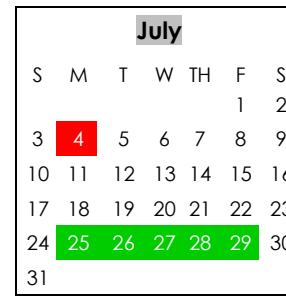

July 25 – 29, 2022	Pre-Planning / Site Collaboration (Opening Session July 25)
August 1, 2022	First Day of School
September 5, 2022	Labor Day Holiday
September 6, 2022	Distance Learning Day/Site Collaboration
October 7, 2022	Student Holiday / Site Collaboration
October 10, 2022	Columbus Day Holiday
October 11-14, 2022	Fall Holiday, Students & Teachers
November 11, 2022	Veterans Day Holiday
November 21 - 25, 2022	Thanksgiving Holiday
December 16, 2022	Last Day of Semester – ½ for Students, Full day for Teachers
December 19 – January 2	Christmas & New Year's Holiday
January 3, 2023	Student Holiday / Site Collaboration
January 4, 2023	Second Semester Begins
January 16, 2023	Martin Luther King, Jr. Holiday
February 20, 2023	Presidents' Day Holiday
February 21, 2023	Distance Learning Day/Site Collaboration
March 31, 2023	Student Holiday / Site Collaboration
April 3 - 7, 2023	Spring Break
May 24, 2023	Last Day of Semester – ½ for Students, Full day for Teachers
May 25 - 26, 2023	Post-Planning / Site Collaboration
May 26 & 27, 2023	High School Graduation
May 29, 2023	Memorial Day Holiday