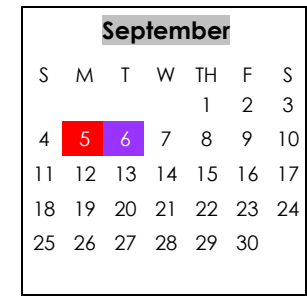

July 25 – 29, 2022	Pre-Planning / Site Collaboration (Opening Session July 25)
August 1, 2022	First Day of School
September 5, 2022	Labor Day Holiday
September 6, 2022	Distance Learning Day/Site Collaboration
October 7, 2022	Student Holiday / Site Collaboration
October 10, 2022	Columbus Day Holiday
October 11-14, 2022	Fall Holiday, Students & Teachers
November 11, 2022	Veterans Day Holiday
November 21 - 25, 2022	Thanksgiving Holiday
December 16, 2022	Last Day of Semester – ½ for Students, Full day for Teachers
December 19 – January 2	Christmas & New Year's Holiday
January 3, 2023	Student Holiday / Site Collaboration
January 4, 2023	Second Semester Begins
January 16, 2023	Martin Luther King, Jr. Holiday
February 20, 2023	Presidents' Day Holiday
February 21, 2023	Distance Learning Day/Site Collaboration
March 31, 2023	Student Holiday / Site Collaboration
April 3 - 7, 2023	Spring Break
May 24, 2023	Last Day of Semester – ½ for Students, Full day for Teachers
May 25 - 26, 2023	Post-Planning / Site Collaboration
May 26 & 27, 2023	High School Graduation
May 29, 2023	Memorial Day Holiday