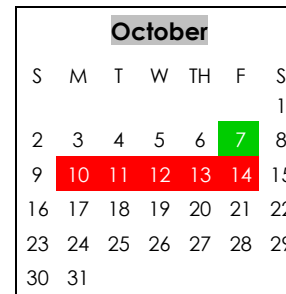

July 25 – 29, 2022	Pre-Planning / Site Collaboration (Opening Session July 25)
August 1, 2022	First Day of School
September 5, 2022	Labor Day Holiday
September 6, 2022	Distance Learning Day/Site Collaboration
October 7, 2022	Student Holiday / Site Collaboration
October 10, 2022	Columbus Day Holiday
October 11-14, 2022	Fall Holiday, Students & Teachers
November 11, 2022	Veterans Day Holiday
November 21 - 25, 2022	Thanksgiving Holiday
December 16, 2022	Last Day of Semester – ½ for Students, Full day for Teachers
December 19 – January 2	Christmas & New Year's Holiday
January 3, 2023	Student Holiday / Site Collaboration
January 4, 2023	Second Semester Begins
January 16, 2023	Martin Luther King, Jr. Holiday
February 20, 2023	Presidents' Day Holiday
February 21, 2023	Distance Learning Day/Site Collaboration
March 31, 2023	Student Holiday / Site Collaboration
April 3 - 7, 2023	Spring Break
May 24, 2023	Last Day of Semester – ½ for Students, Full day for Teachers
May 25 - 26, 2023	Post-Planning / Site Collaboration
May 26 & 27, 2023	High School Graduation
May 29, 2023	Memorial Day Holiday