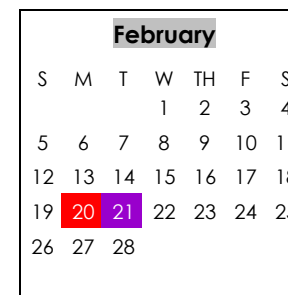

July 25 – 29, 2022	Pre-Planning / Site Collaboration (Opening Session July 25)
August 1, 2022	First Day of School
September 5, 2022	Labor Day Holiday
September 6, 2022	Distance Learning Day/Site Collaboration
October 7, 2022	Student Holiday / Site Collaboration
October 10, 2022	Columbus Day Holiday
October 11-14, 2022	Fall Holiday, Students & Teachers
November 11, 2022	Veterans Day Holiday
November 21 - 25, 2022	Thanksgiving Holiday
December 16, 2022	Last Day of Semester – ½ for Students, Full day for Teachers
December 19 – January 2	Christmas & New Year's Holiday
January 3, 2023	Student Holiday / Site Collaboration
January 4, 2023	Second Semester Begins
January 16, 2023	Martin Luther King, Jr. Holiday
February 20, 2023	Presidents' Day Holiday
February 21, 2023	Distance Learning Day/Site Collaboration
March 31, 2023	Student Holiday / Site Collaboration
April 3 - 7, 2023	Spring Break
May 24, 2023	Last Day of Semester – ½ for Students, Full day for Teachers
May 25 - 26, 2023	Post-Planning / Site Collaboration
May 26 & 27, 2023	High School Graduation
May 29, 2023	Memorial Day Holiday