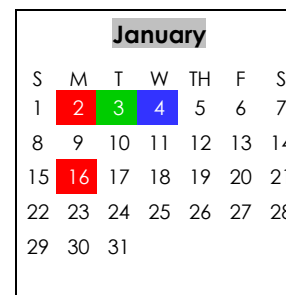

July 25 – 29, 2022	Pre-Planning / Site Collaboration (Opening Session July 25)
August 1, 2022	First Day of School
September 5, 2022	Labor Day Holiday
September 6, 2022	Distance Learning Day/Site Collaboration
October 7, 2022	Student Holiday / Site Collaboration
October 10, 2022	Columbus Day Holiday
October 11-14, 2022	Fall Holiday, Students & Teachers
November 11, 2022	Veterans Day Holiday
November 21 - 25, 2022	Thanksgiving Holiday
December 16, 2022	Last Day of Semester – ½ for Students, Full day for Teachers
December 19 – January 2	Christmas & New Year's Holiday
January 3, 2023	Student Holiday / Site Collaboration
January 4, 2023	Second Semester Begins
January 16, 2023	Martin Luther King, Jr. Holiday
February 20, 2023	Presidents' Day Holiday
February 21, 2023	Distance Learning Day/Site Collaboration
March 31, 2023	Student Holiday / Site Collaboration
April 3 - 7, 2023	Spring Break
May 24, 2023	Last Day of Semester – ½ for Students, Full day for Teachers
May 25 - 26, 2023	Post-Planning / Site Collaboration
May 26 & 27, 2023	High School Graduation
May 29, 2023	Memorial Day Holiday