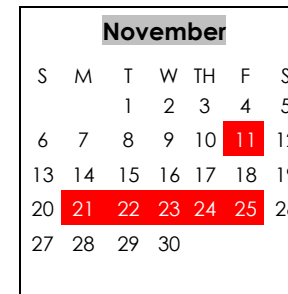

July 25 – 29, 2022	Pre-Planning / Site Collaboration (Opening Session July 25)
August 1, 2022	First Day of School
September 5, 2022	Labor Day Holiday
September 6, 2022	Distance Learning Day/Site Collaboration
October 7, 2022	Student Holiday / Site Collaboration
October 10, 2022	Columbus Day Holiday
October 11-14, 2022	Fall Holiday, Students & Teachers
November 11, 2022	Veterans Day Holiday
November 21 - 25, 2022	Thanksgiving Holiday
December 16, 2022	Last Day of Semester – ½ for Students, Full day for Teachers
December 19 – January 2	Christmas & New Year's Holiday
January 3, 2023	Student Holiday / Site Collaboration
January 4, 2023	Second Semester Begins
January 16, 2023	Martin Luther King, Jr. Holiday
February 20, 2023	Presidents' Day Holiday
February 21, 2023	Distance Learning Day/Site Collaboration
March 31, 2023	Student Holiday / Site Collaboration
April 3 - 7, 2023	Spring Break
May 24, 2023	Last Day of Semester – ½ for Students, Full day for Teachers
May 25 - 26, 2023	Post-Planning / Site Collaboration
May 26 & 27, 2023	High School Graduation
May 29, 2023	Memorial Day Holiday