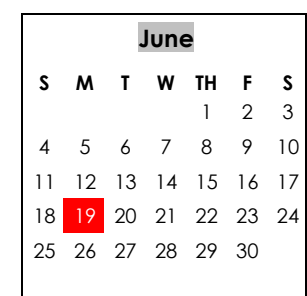

July 25 – 29, 2022	Pre-Planning / Site Collaboration (Opening Session July 25)
August 1, 2022	First Day of School
September 5, 2022	Labor Day Holiday
September 6, 2022	Distance Learning Day/Site Collaboration
October 7, 2022	Student Holiday / Site Collaboration
October 10, 2022	Columbus Day Holiday
October 11-14, 2022	Fall Holiday, Students & Teachers
November 11, 2022	Veterans Day Holiday
November 21 - 25, 2022	Thanksgiving Holiday
December 16, 2022	Last Day of Semester – ½ for Students, Full day for Teachers
December 19 – January 2	Christmas & New Year's Holiday
January 3, 2023	Student Holiday / Site Collaboration
January 4, 2023	Second Semester Begins
January 16, 2023	Martin Luther King, Jr. Holiday
February 20, 2023	Presidents' Day Holiday
February 21, 2023	Distance Learning Day/Site Collaboration
March 31, 2023	Student Holiday / Site Collaboration
April 3 - 7, 2023	Spring Break
May 24, 2023	Last Day of Semester – ½ for Students, Full day for Teachers
May 25 - 26, 2023	Post-Planning / Site Collaboration
May 26 & 27, 2023	High School Graduation
May 29, 2023	Memorial Day Holiday