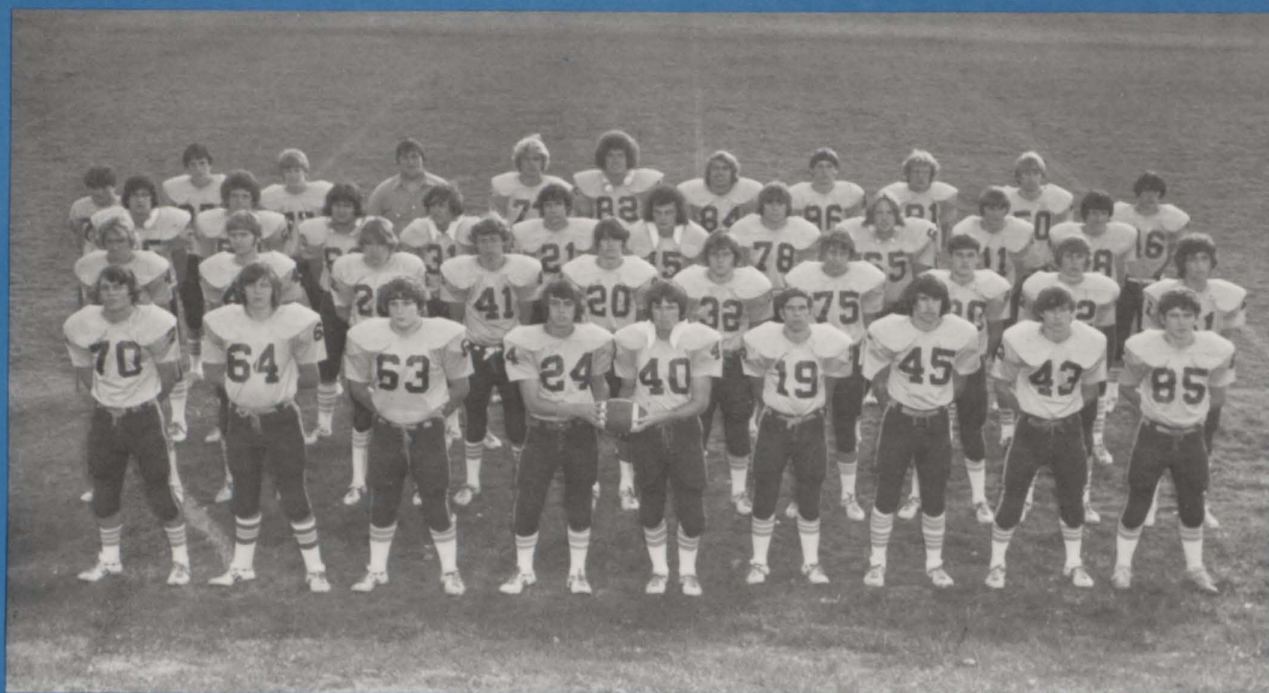

THE JETS

JET VARSITY — Left to right, FIRST ROW — Dan Potter, Gary Wyatt, Jerry Dunaway, Bob Crowder, Charlie VanWinkle, Robert York, John Brown, John Mullinax, Tim Blaylock. 2nd ROW — David Kerr, Mike Perry, Ron Copeland, Ricky West, Billy Meeker, Marty Davis, Roba Davis, Rex Lowe, Jimmy Smith, Chuck Cole. 3rd ROW — Wayne Bishop, Randy Eberhart, Dave Boston, Jim Cokkinais, Lee Benson, Darryl Smith, Philip Mincy, Joel Griswold, Rodney Brown. 4th ROW — James Smith, Hugh Barnett, Andy Brown, Mike Hassler, John Sherrill, Danny Taylor, Terry Meadows, Nick Bowman, Tim Wilson, Wyley Potter, Steve Parsons. NOT PICTURED — Steve Newberry.