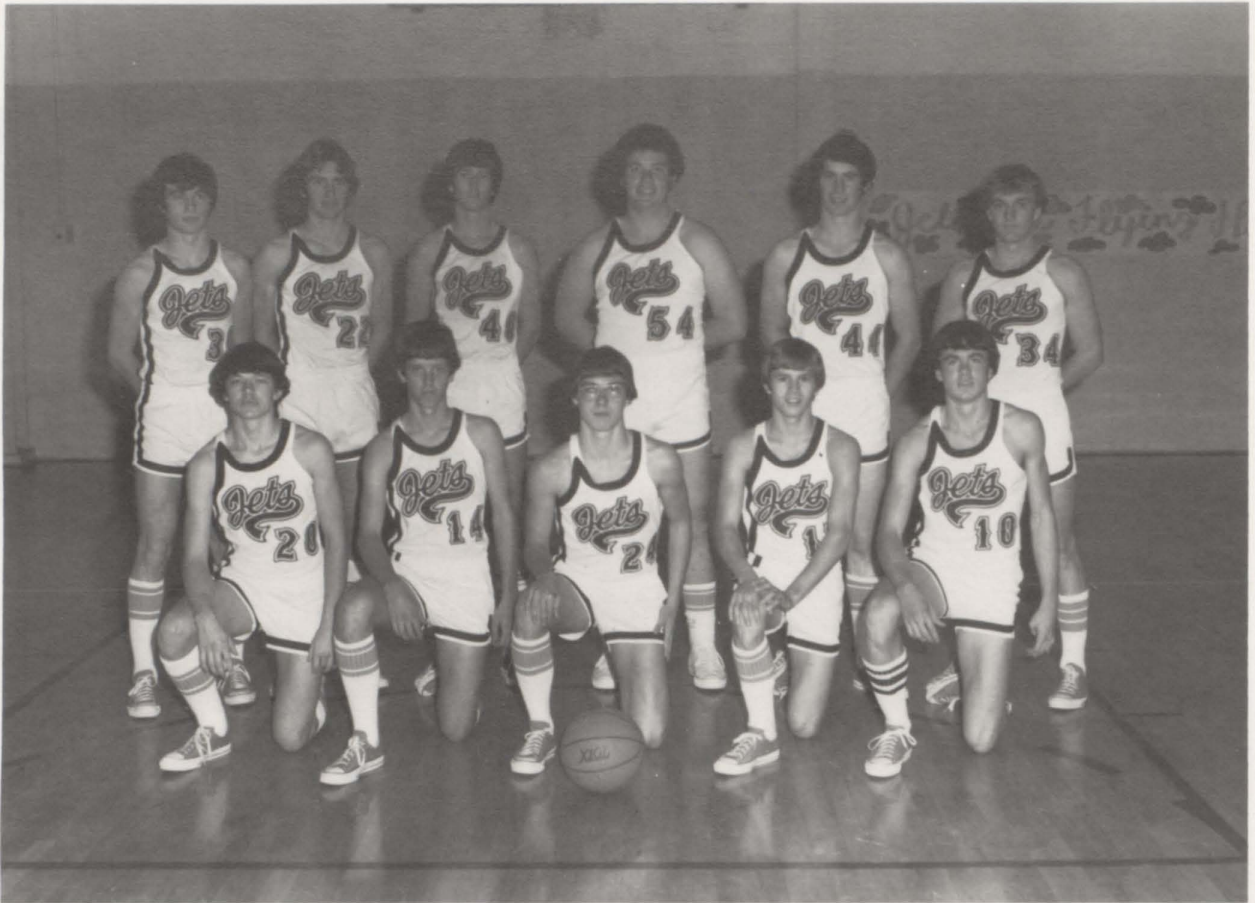

JET VARSITY — FRONT ROW, Left to right — Russell Madison, Mike Stone, Jeff Monday, David Bilbrey and Ronnie Holloway. STANDING — Jeff Brown, Barry Brown, Keith Hargis, Danny Taylor, Tim Thompson, Norman Woody.