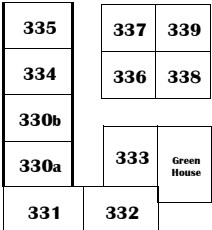

SOUTH BROADWAY

Commercial
Residential

CAMINO COLEGIO

ADMIN

200's

SOUTH THORNBURG STREET

WEST MORRISON AVENUE

WEST STOWELL ROAD