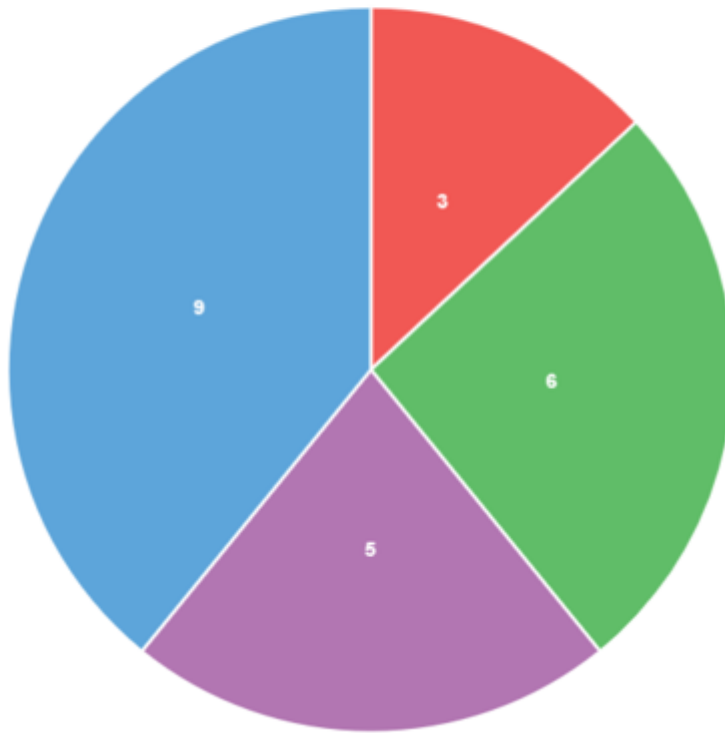

Viewing: Events by Grade

12/7/2021 - 1/17/2022

[Total: 23]

03 04 05 KK

GEORGIA MILESTONES TESTING

The Georgia Milestones is coming up April 21-May 6, 2022. All students in grades 3rd-5th will be required to take the test.

We are asking you to help us get your student ready for this important test. Below you will see Study Guides you can download to use at home with your student.