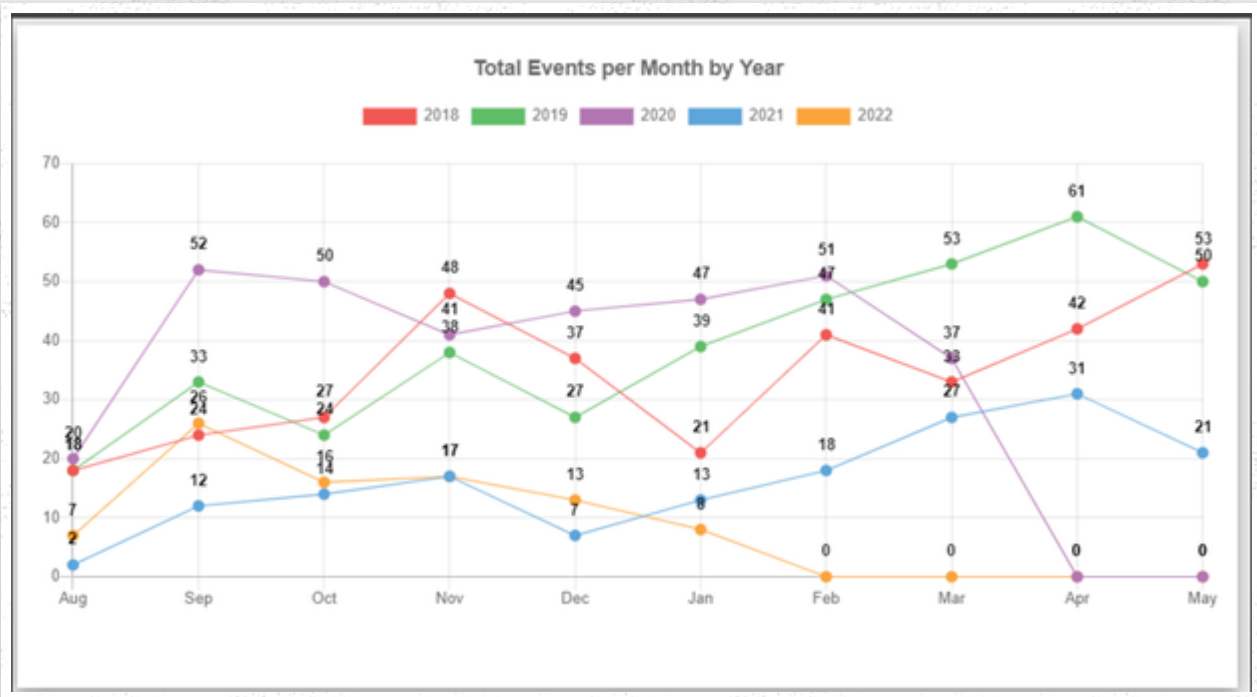

Shirley Hills School-Wide Expectations for students are:

The 3 B'S

BE SAFE

BE RESPONSIBLE

BE RESPECTFUL

PBIS is working! If you look at the first chart below, you will see our Office Referrals have gone down significantly since 2018. The second chart shows events by grade level from December 7, 2021 through January 17, 2022.

Students are awarded points daily for following the 3 B'S. The needed percentage of positive behaviors goes up every nine weeks.

In order to attend the next Good Behavior Celebration on March 17, students will need their percentage of positive behaviors to be at 88%.

Viewing: Events by Grade

12/7/2021 - 1/17/2022

[Total: 23]

03 04 05 KK

GEORGIA MILESTONES TESTING

The Georgia Milestones is coming up April 21-May 6, 2022. All students in grades 3rd-5th will be required to take the test.