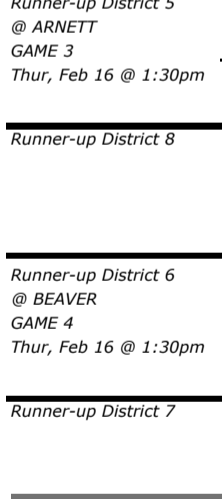

CLASS B GIRLS BASKETBALL CHAMPIONSHIP SERIES 2022-2023

DISTRICTS : FEB 9-11 - REGIONALS : FEB 16-18 - AREA : FEB 23-25 - STATE : MAR 1-4

DISTRICTS (Feb 9-11)

AREA I

REGIONALS (Feb 16-18)

NOTE : TEAMS ON THE TOP LINES OF THE BRACKETS SHALL WEAR WHITE COLORED SUITS