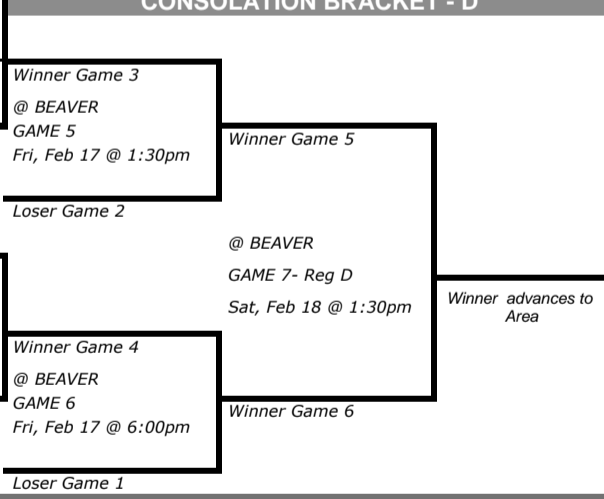

CLASS B GIRLS BASKETBALL CHAMPIONSHIP SERIES 2022-2023

DISTRICTS : FEB 9-11 - REGIONALS : FEB 16-18 - AREA : FEB 23-25 - STATE : MAR 1-4

DISTRICTS (Feb 9-11)

AREA I

REGIONALS (Feb 16-18)

NOTE : TEAMS ON THE TOP LINES OF THE BRACKETS SHALL WEAR WHITE COLORED SUITS

IF YOU NOTICE A TEAM PLACED INCORRECTLY ON THE BRACKET, PLEASE CONTACT THE OSSAA OFFICE