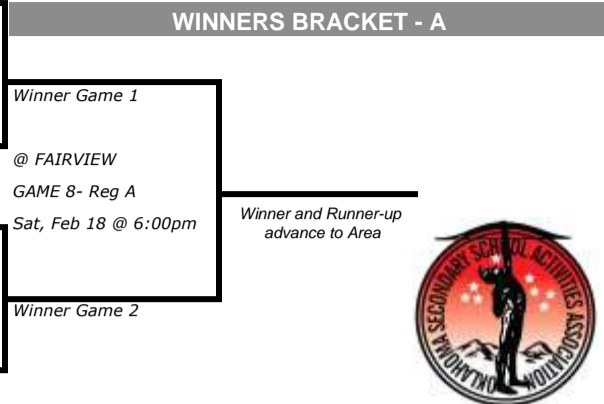

CLASS B GIRLS BASKETBALL CHAMPIONSHIP SERIES 2022-2023

DISTRICTS : FEB 9-11 - REGIONALS : FEB 16-18 - AREA : FEB 23-25 - STATE : MAR 1-4

DISTRICTS (Feb 9-11)

AREA I

REGIONALS (Feb 16-18)

NOTE : TEAMS ON THE TOP LINES OF THE BRACKETS SHALL WEAR WHITE COLORED SUITS

IF YOU NOTICE A TEAM PLACED INCORRECTLY ON THE BRACKET, PLEASE CONTACT THE OSSAA OFFICE