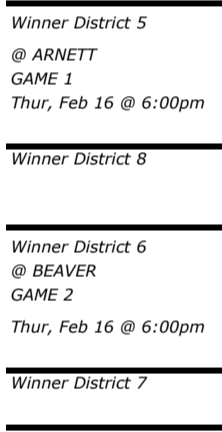

CLASS B GIRLS BASKETBALL CHAMPIONSHIP SERIES 2022-2023

DISTRICTS : FEB 9-11 - REGIONALS : FEB 16-18 - AREA : FEB 23-25 - STATE : MAR 1-4

DISTRICTS (Feb 9-11)

AREA I

REGIONALS (Feb 16-18)

NOTE : TEAMS ON THE TOP LINES OF THE BRACKETS SHALL WEAR WHITE COLORED SUITS