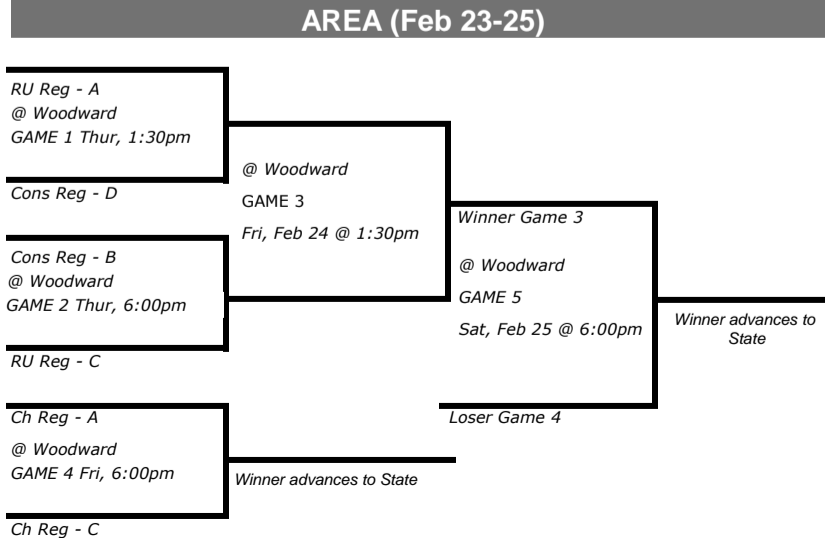

CLASS B GIRLS BASKETBALL CHAMPIONSHIP SERIES 2022-2023

DISTRICTS : FEB 9-11 - REGIONALS : FEB 16-18 - AREA : FEB 23-25 - STATE : MAR 1-4

DISTRICTS (Feb 9-11)

AREA I

REGIONALS (Feb 16-18)

NOTE : TEAMS ON THE TOP LINES OF THE BRACKETS SHALL WEAR WHITE COLORED SUITS

IF YOU NOTICE A TEAM PLACED INCORRECTLY ON THE BRACKET, PLEASE CONTACT THE OSSAA OFFICE