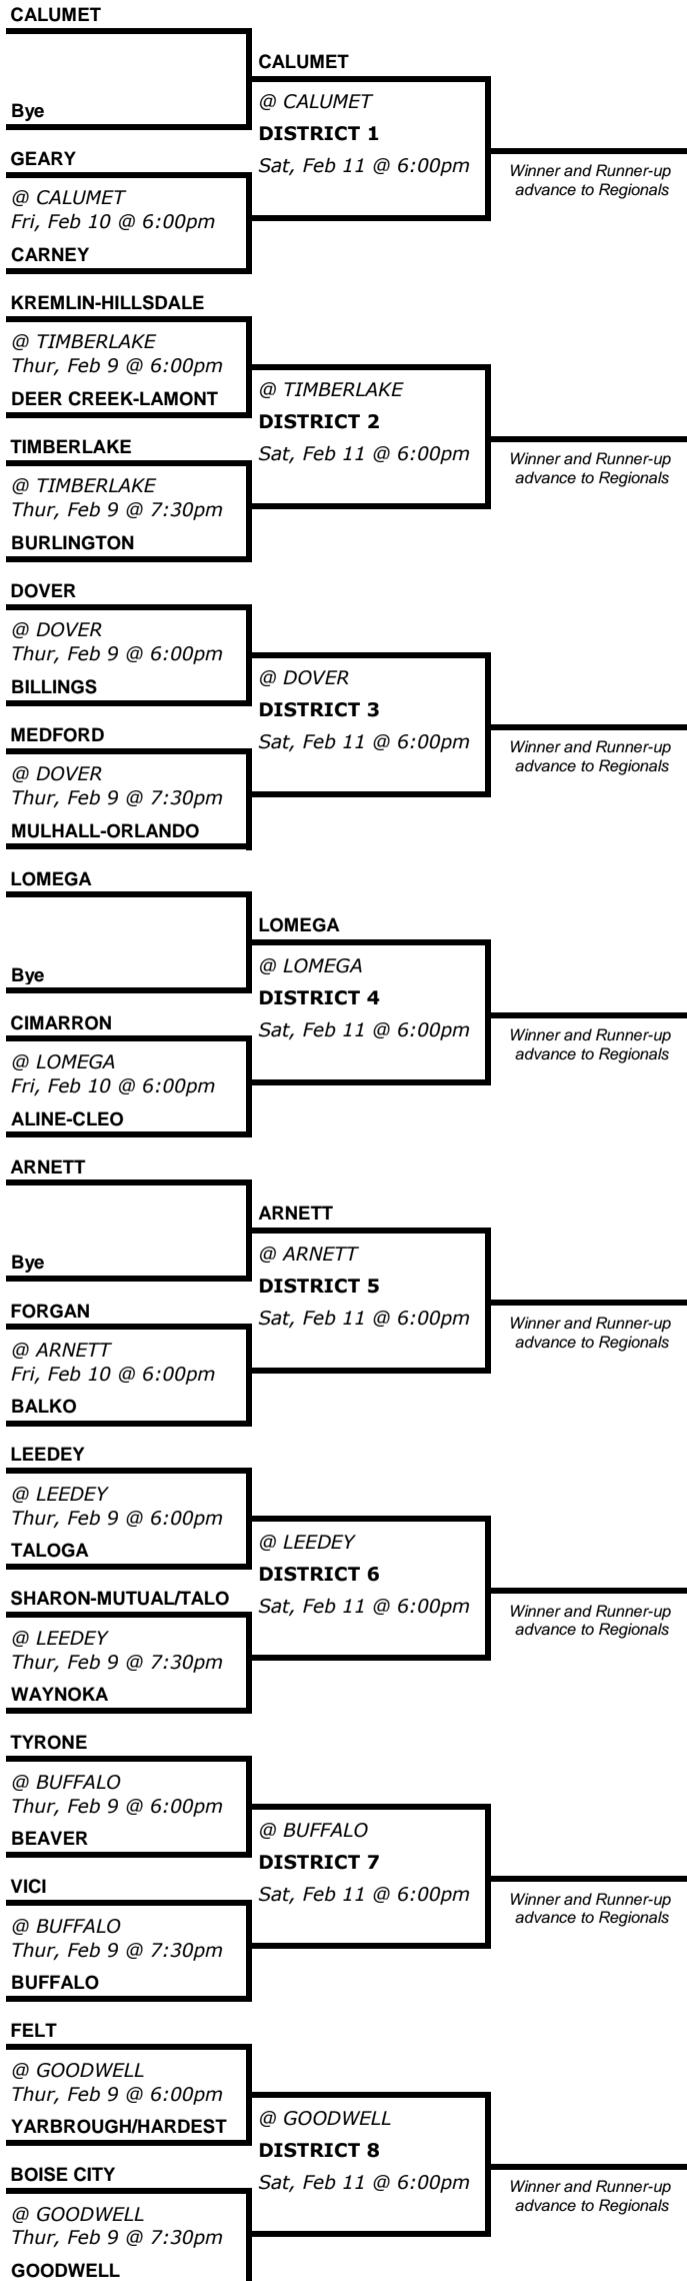

CLASS B GIRLS BASKETBALL CHAMPIONSHIP SERIES 2022-2023

DISTRICTS : FEB 9-11 - REGIONALS : FEB 16-18 - AREA : FEB 23-25 - STATE : MAR 1-4

DISTRICTS (Feb 9-11)

AREA I

REGIONALS (Feb 16-18)

NOTE : TEAMS ON THE TOP LINES OF THE BRACKETS SHALL WEAR WHITE COLORED SUITS