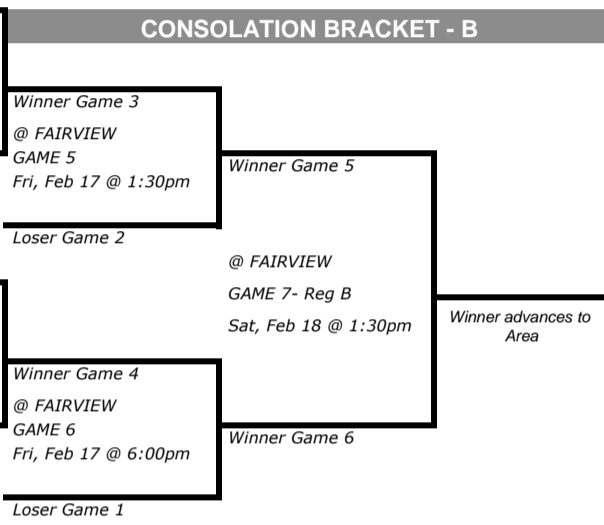

CLASS B GIRLS BASKETBALL CHAMPIONSHIP SERIES 2022-2023

DISTRICTS : FEB 9-11 - REGIONALS : FEB 16-18 - AREA : FEB 23-25 - STATE : MAR 1-4

DISTRICTS (Feb 9-11)

AREA I

REGIONALS (Feb 16-18)

NOTE : TEAMS ON THE TOP LINES OF THE BRACKETS SHALL WEAR WHITE COLORED SUITS

IF YOU NOTICE A TEAM PLACED INCORRECTLY ON THE BRACKET, PLEASE CONTACT THE OSSAA OFFICE