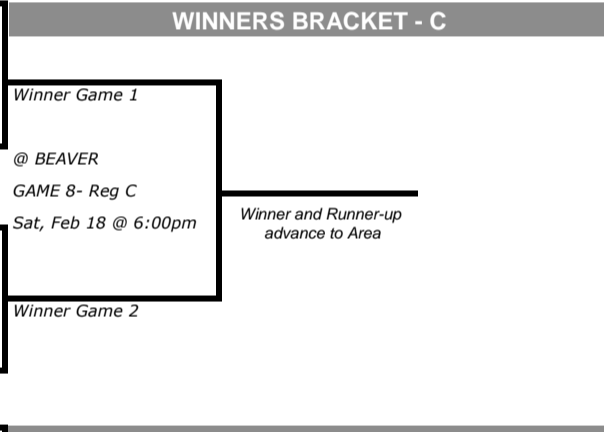

CLASS B GIRLS BASKETBALL CHAMPIONSHIP SERIES 2022-2023

DISTRICTS : FEB 9-11 - REGIONALS : FEB 16-18 - AREA : FEB 23-25 - STATE : MAR 1-4

DISTRICTS (Feb 9-11)

AREA I

REGIONALS (Feb 16-18)

NOTE : TEAMS ON THE TOP LINES OF THE BRACKETS SHALL WEAR WHITE COLORED SUITS

IF YOU NOTICE A TEAM PLACED INCORRECTLY ON THE BRACKET, PLEASE CONTACT THE OSSAA OFFICE