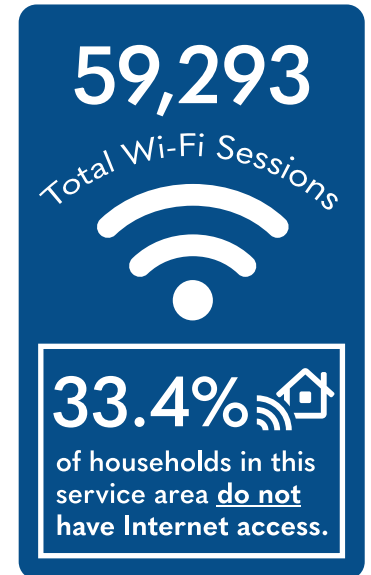

ALLENDALE HAMPTON JASPER

REGIONAL LIBRARY SYSTEM

at a Glance

Population of Service Area: **55,391**

The Allendale Hampton Jasper Regional Library System has **6 locations**:

- Estill
- Hampton
- Hardeeville
- Allendale
- Pratt Memorial (Ridgeland)
- AHJ Bookmobile