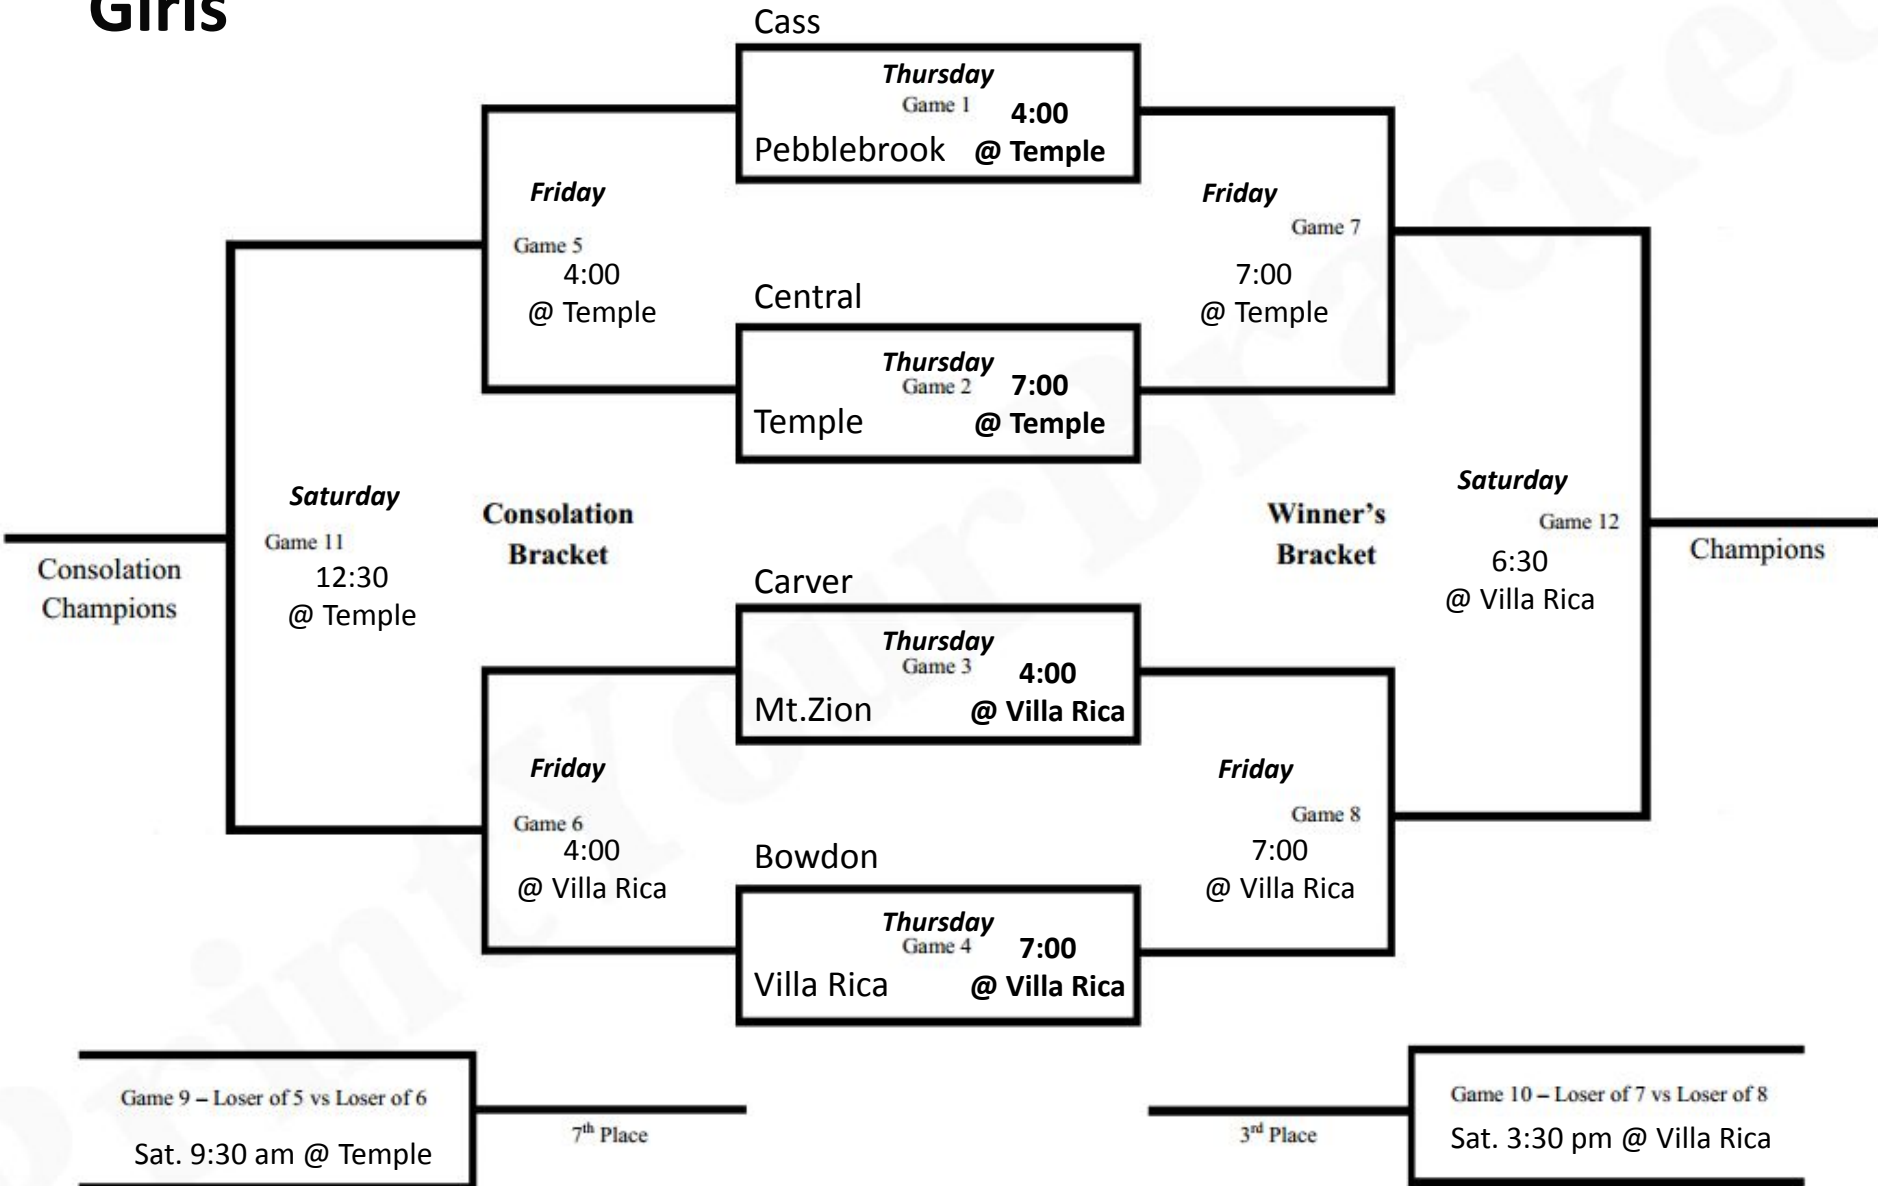

SMI HOLIDAY CLASSIC

Girls

The bottom team in the bracket is the home team and will wear white

SMI HOLIDAY CLASSIC

Boys

The bottom team in the bracket is the home team and will wear white