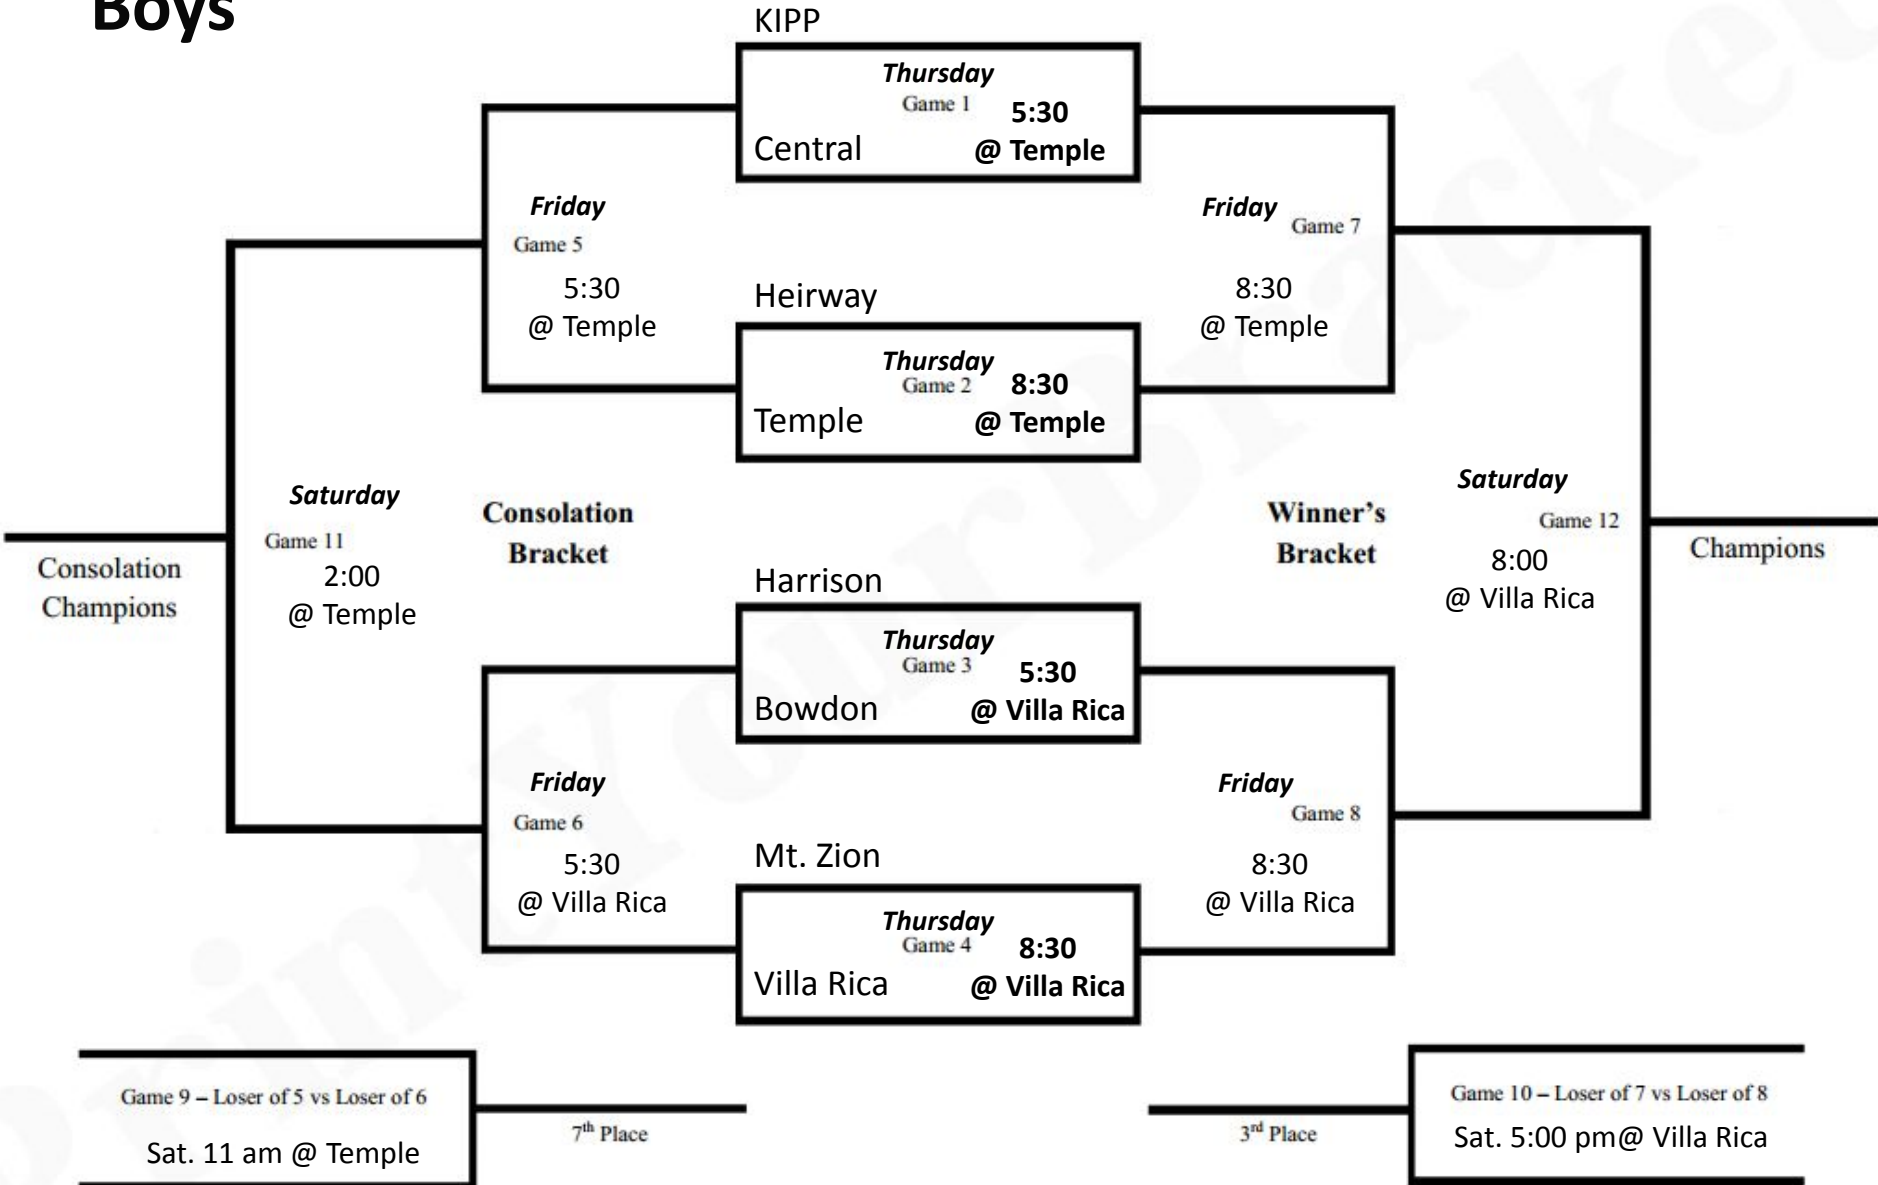

SMI HOLIDAY CLASSIC

Girls

The bottom team in the bracket is the home team and will wear white

SMI HOLIDAY CLASSIC

Boys

The bottom team in the bracket is the home team and will wear white