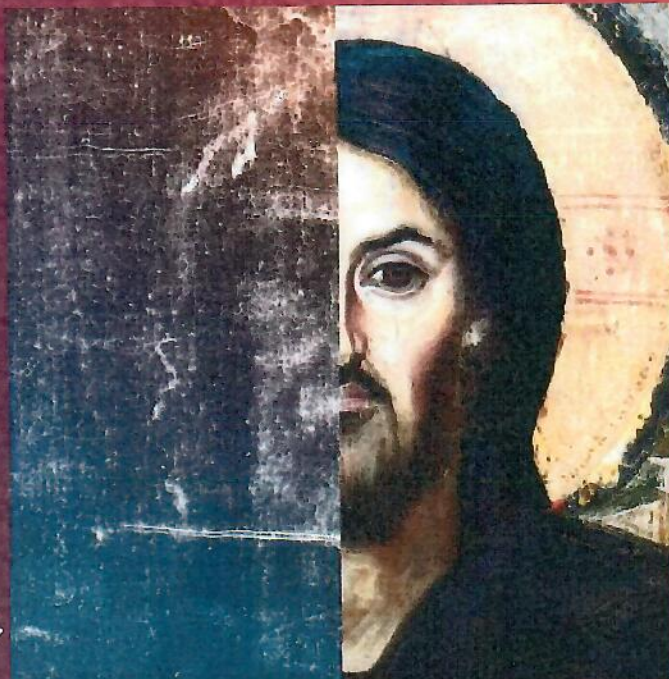

# WHO IS THE MAN OF THE SHROUD?

PRESENTATION WITH NORA CREECH,  
OTHONIA NORTH AMERICAN  
DIRECTOR

*The Shroud of Turin is a blood stained linen cloth that bears the faint image of a crucified man believed by many to be Jesus. It is the most studied archaeological artifacts in the world, yet modern science cannot explain how the mysterious image was formed. You are invited into contemplation of the mysteries of the Shroud as revealed by science, history, art, and Scripture.*