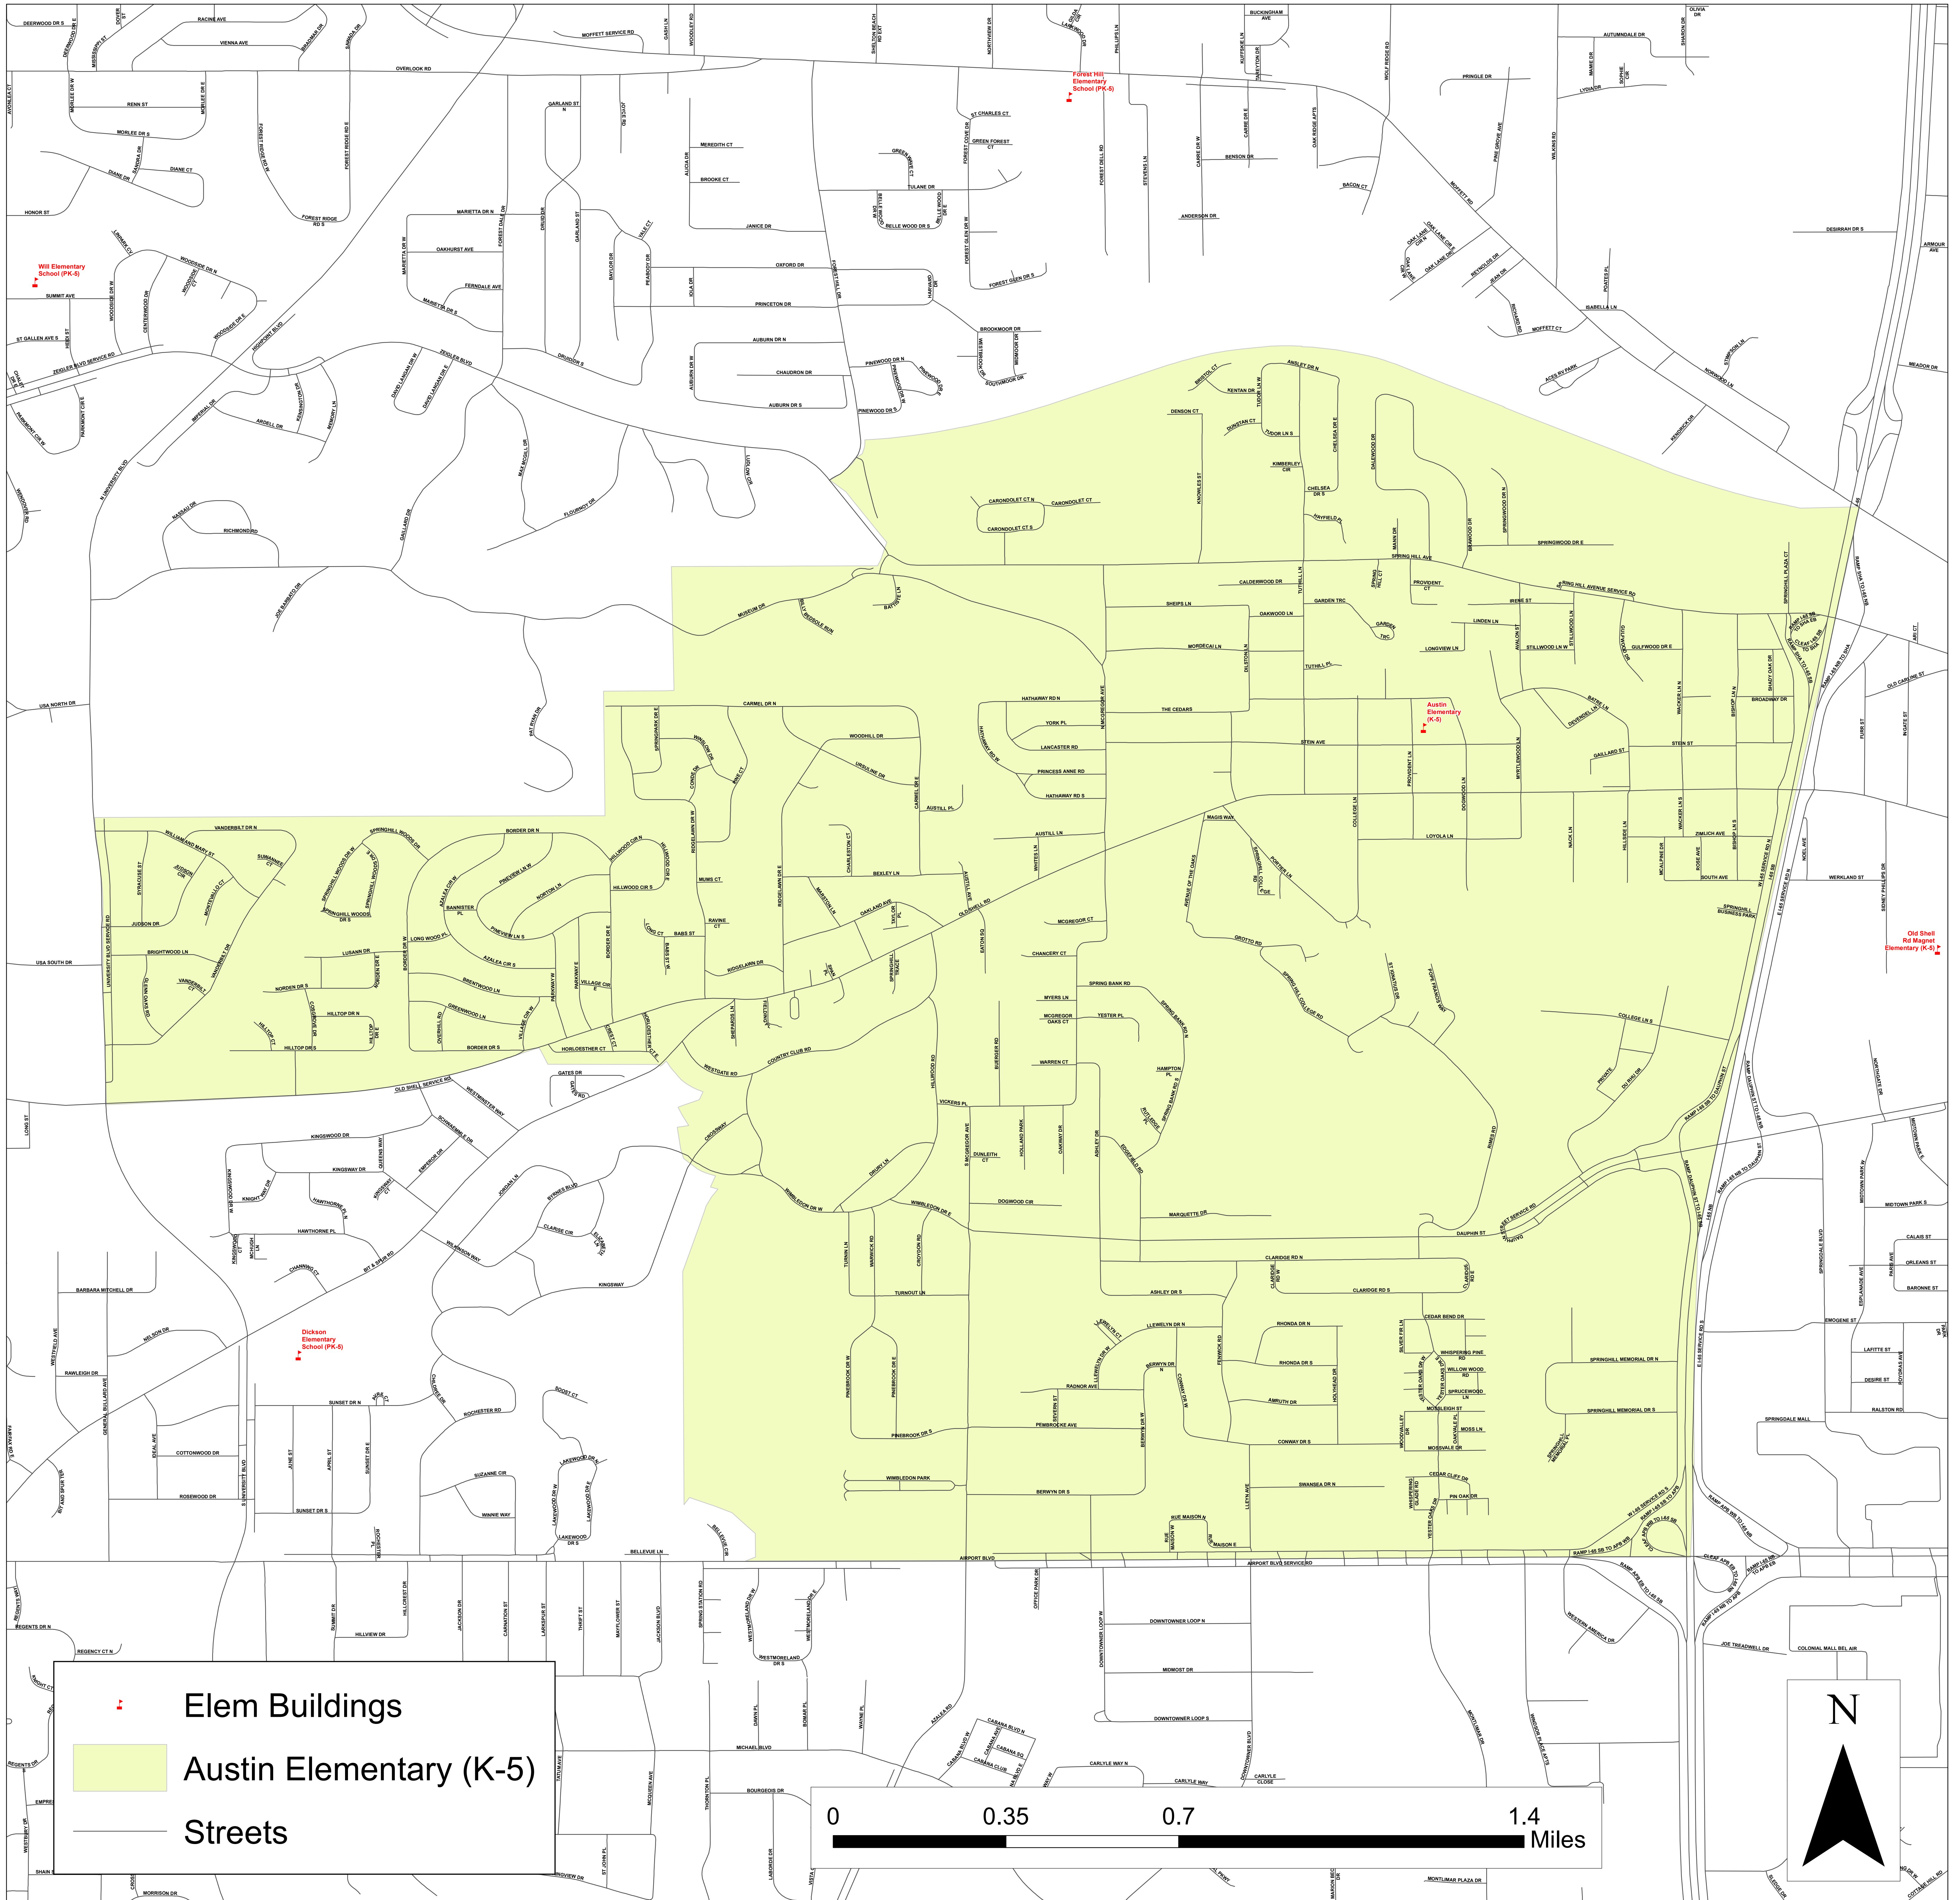

Austin Elementary

Elem Buildings

Austin Elementary (K-5)

Streets

0 0.35 0.7 1.4 Miles

N