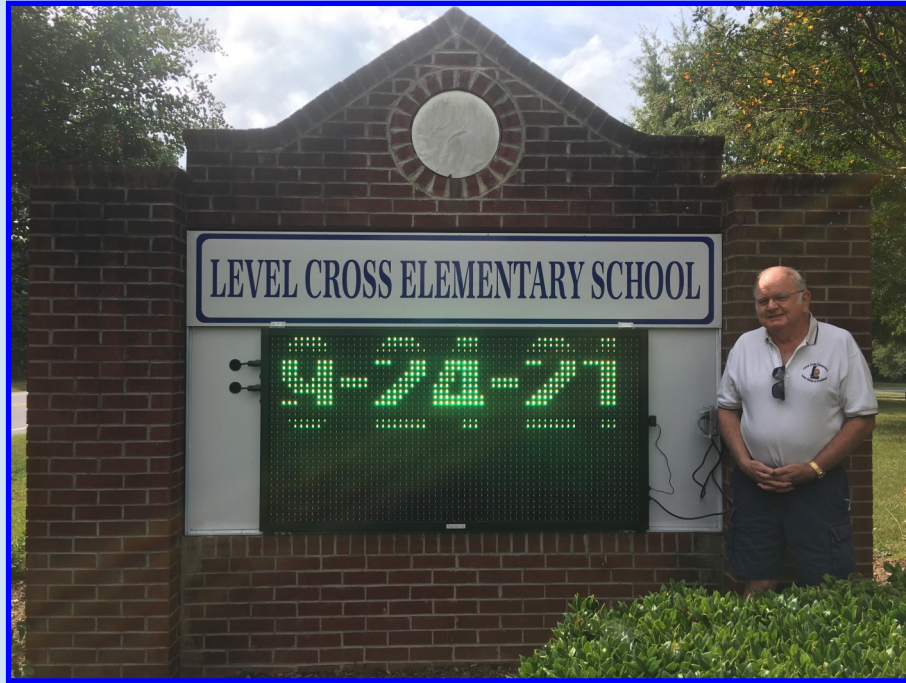

Former Level Cross Staff Member Donates Sign to School

Level Cross Elementary School would like to formally thank former head custodian EL Lambert, who donated our new sign in honor of our school's first principal, Cathy Brady! We would also like to thank the Level Cross PTO for its assistance with getting the sign connected. With the help from these folks, our community will now have better communication from our school!