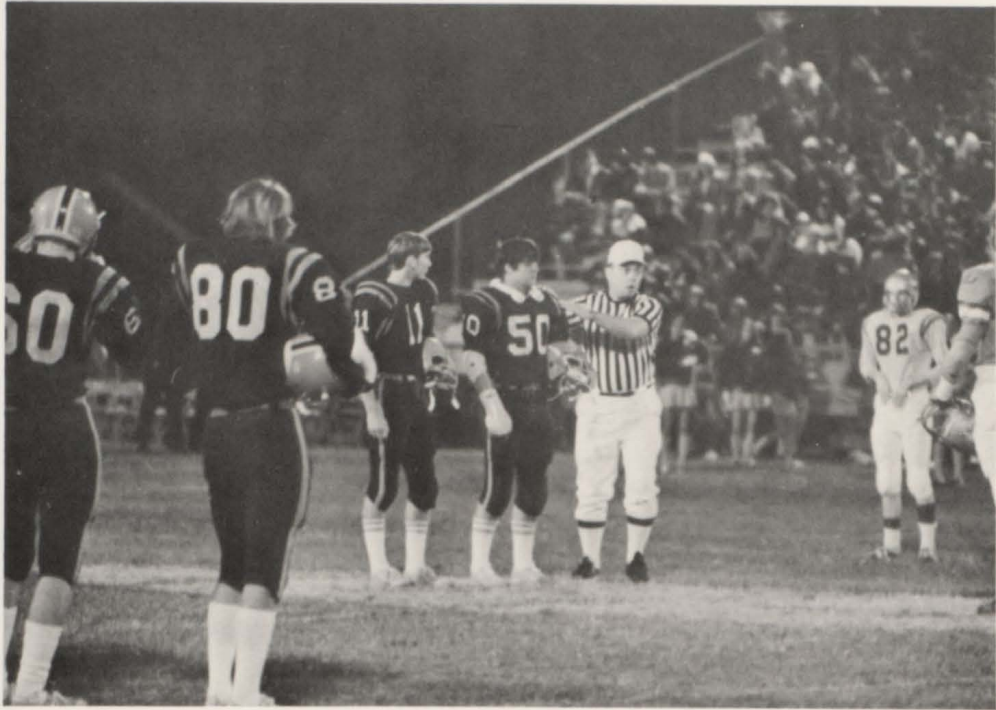

JETS 15

NOTRE DAME 0

In the homecoming game against the Fighting Irish of Notre Dame High School, the Jets won their fifth game of the season by a score of 15 to 0. The first touchdown was scored by Steve Vaden on a 70 yard run. The second score was a 19 yard field goal by Jimmy Inman and Mark Nickell scored the final touchdown when he recovered a fumbled kick and took it over to score. The defense played exceptionally well to hold this powerful team scoreless.

JETS 12

COOKEVILLE 0

The last home game of the season the Jets faced the Cookeville Cavaliers. A recovered fumble by Lee Benson set up the Jets' first score and after a good drive Steve Vaden scored the touchdown. The Jets' next scoring opportunity came when a Cookeville punt went out on their own 26 yard line, after two good carries by Vaden, Jimmy Inman went through the middle to make the final score 12 to 0 in favor of the Jets.

JETS 28

LIVINGSTON 6

Both teams had a 6-3 record and the winner of this game would be eligible for a bowl bid. Steve Vaden scored the first touchdown early in the first quarter, then both defenses started working hard, allowing no more scoring until late in the second quarter when Sam Sherrill dived over for the second touchdown. The final half touchdowns were by Steve Vaden and L. A. Fox. Livingston scored their touchdown with just over a minute remaining in the game.