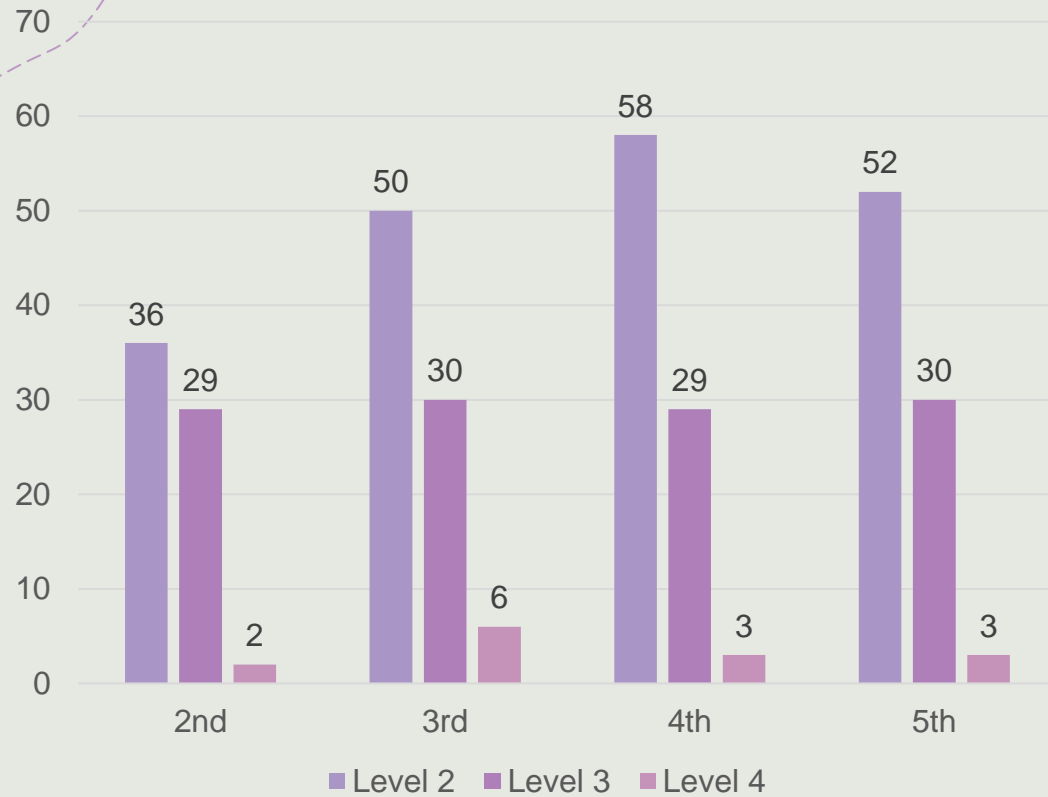

ACAP - Reading Levels 2, 3, & 4

2020-21

2021-2022

ACAP - Reading Levels 2, 3, & 4

Gilliard Elementary

MCPSS

ACAP - Math

Levels 2, 3, & 4