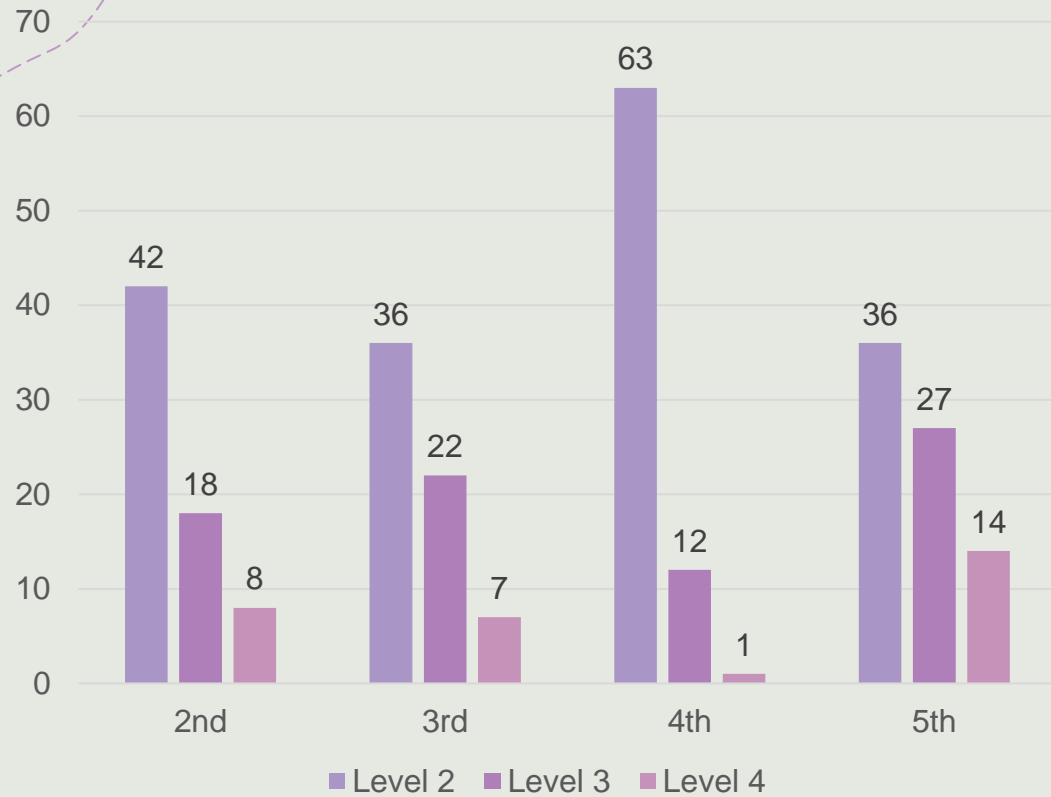

ACAP - Math

Levels 2, 3, & 4

Gilliard Elementary