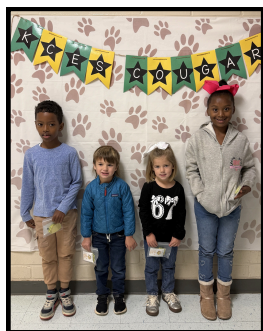

STUDENTS OF THE WEEK