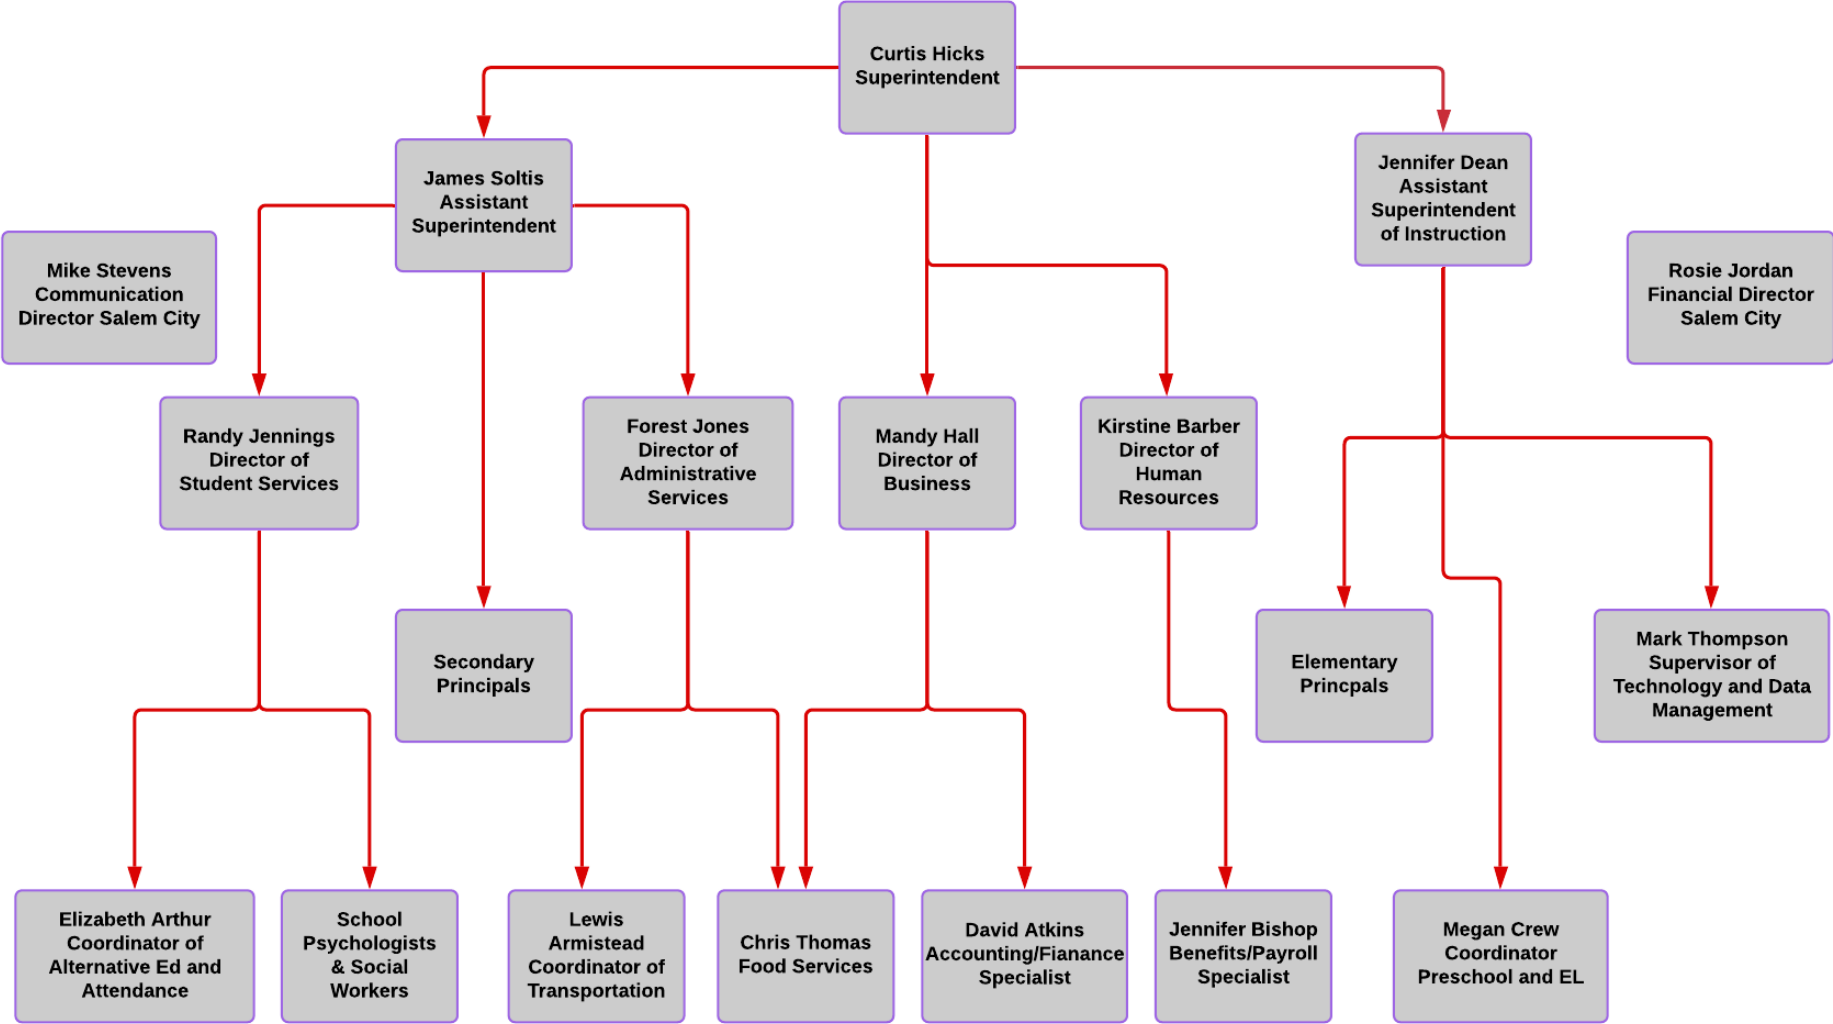

Salem City School Division Organizational Chart 2021-2022

Direct Reports

Superintendent

- Assistant Superintendent
- Assistant Superintendent of Instruction
- Director Human Resources
- Director of Business

Assistant Superintendent

- Secondary Principals
- Director of Student Services
- Director of Administrative Services

Assistant Superintendent of Instruction

- Elementary Principals
- Supervisor of Technology