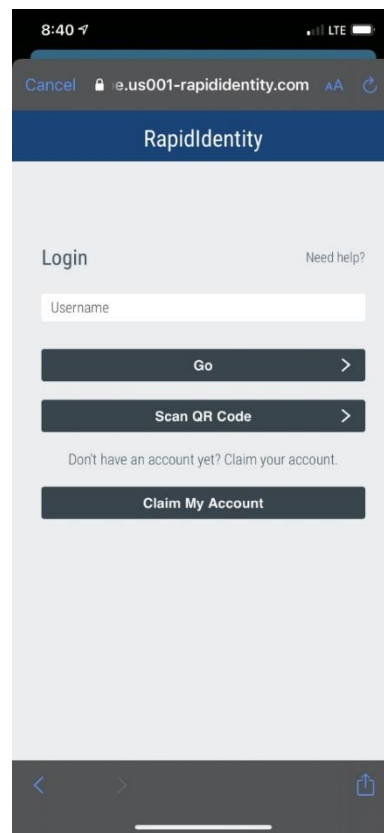

Want Access to More Books?

(Phone/App Version)

Now you can access the digital collection of the Houston County Public Library as well.

Download the Sora App and click My School is Houston County School District. If Houston County School District is not showing, click Not your school? Switch Schools and enter 31069 for your zip code.

Click Sign in using Houston County School District

Use your SSO
credentials
to sign in.

Click the 
in the top
right corner

Click + Add New Library

Type Houston County Public Library (be sure it has a Perry, Ga address).
Click This is my library.