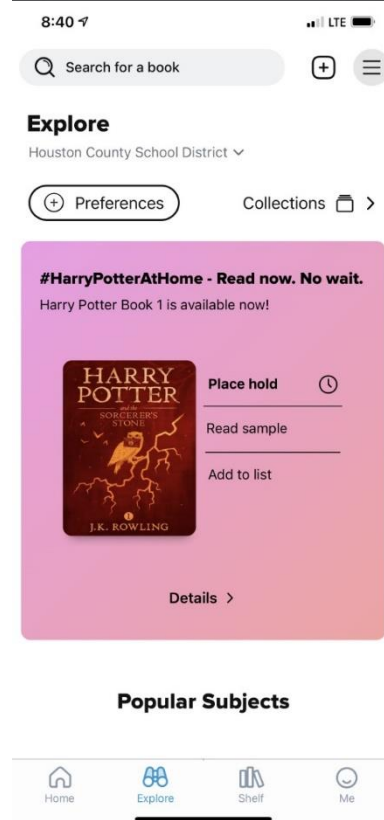

Want Access to More Books?

(Phone/App Version)

Now you can access the digital collection of the Houston County Public Library as well.

Download the Sora App and click My School is Houston County School District. If Houston County School District is not showing, click Not your school? Switch Schools and enter 31069 for your zip code.

Click Sign in using Houston County School District

Use your SSO
credentials
to sign in.

Click the 
in the top
right corner

Click + Add New Library

Type Houston County Public Library (be sure it has a Perry, Ga address).
Click This is my library.