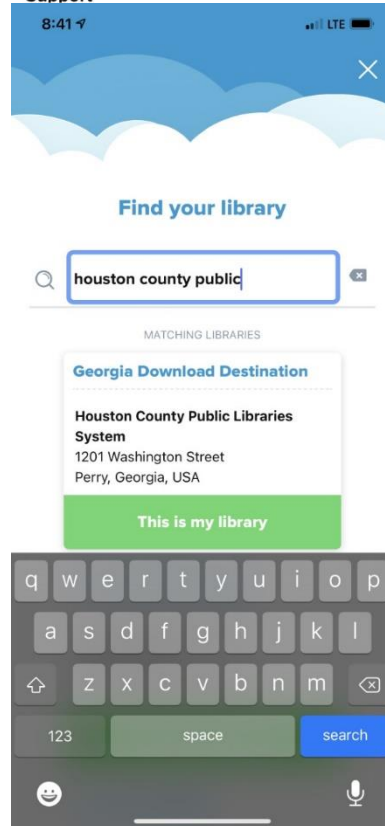

Want Access to More Books?

(Phone/App Version)

Now you can access the digital collection of the Houston County Public Library as well.

Download the Sora App and click My School is Houston County School District. If Houston County School District is not showing, click Not your school? Switch Schools and enter 31069 for your zip code.

Click Sign in using Houston County School District

Use your SSO
credentials
to sign in.

Click the 
in the top
right corner

Click + Add New Library

Type Houston County Public Library (be sure it has a Perry, Ga address).
Click This is my library.