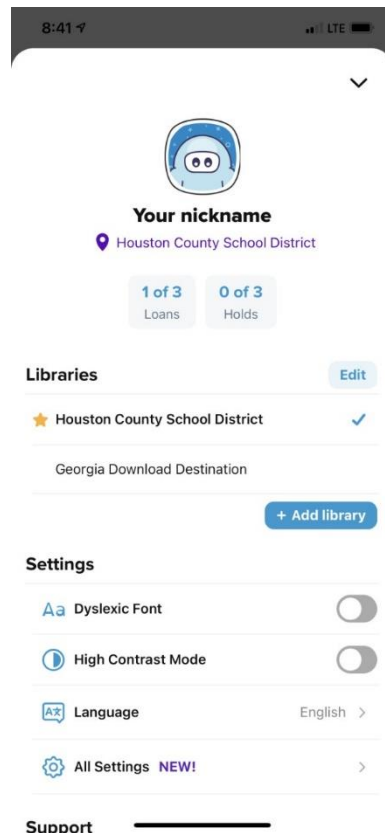

Want Access to More Books?

(Phone/App Version)

Now you can access the digital collection of the Houston County Public Library as well.

Download the Sora App and click My School is Houston County School District. If Houston County School District is not showing, click Not your school? Switch Schools and enter 31069 for your zip code.

Click Sign in using Houston County School District

Use your SSO
credentials
to sign in.

Click the 
in the top
right corner

Click + Add New Library

Type Houston County Public Library (be sure it has a Perry, Ga address).
Click This is my library.