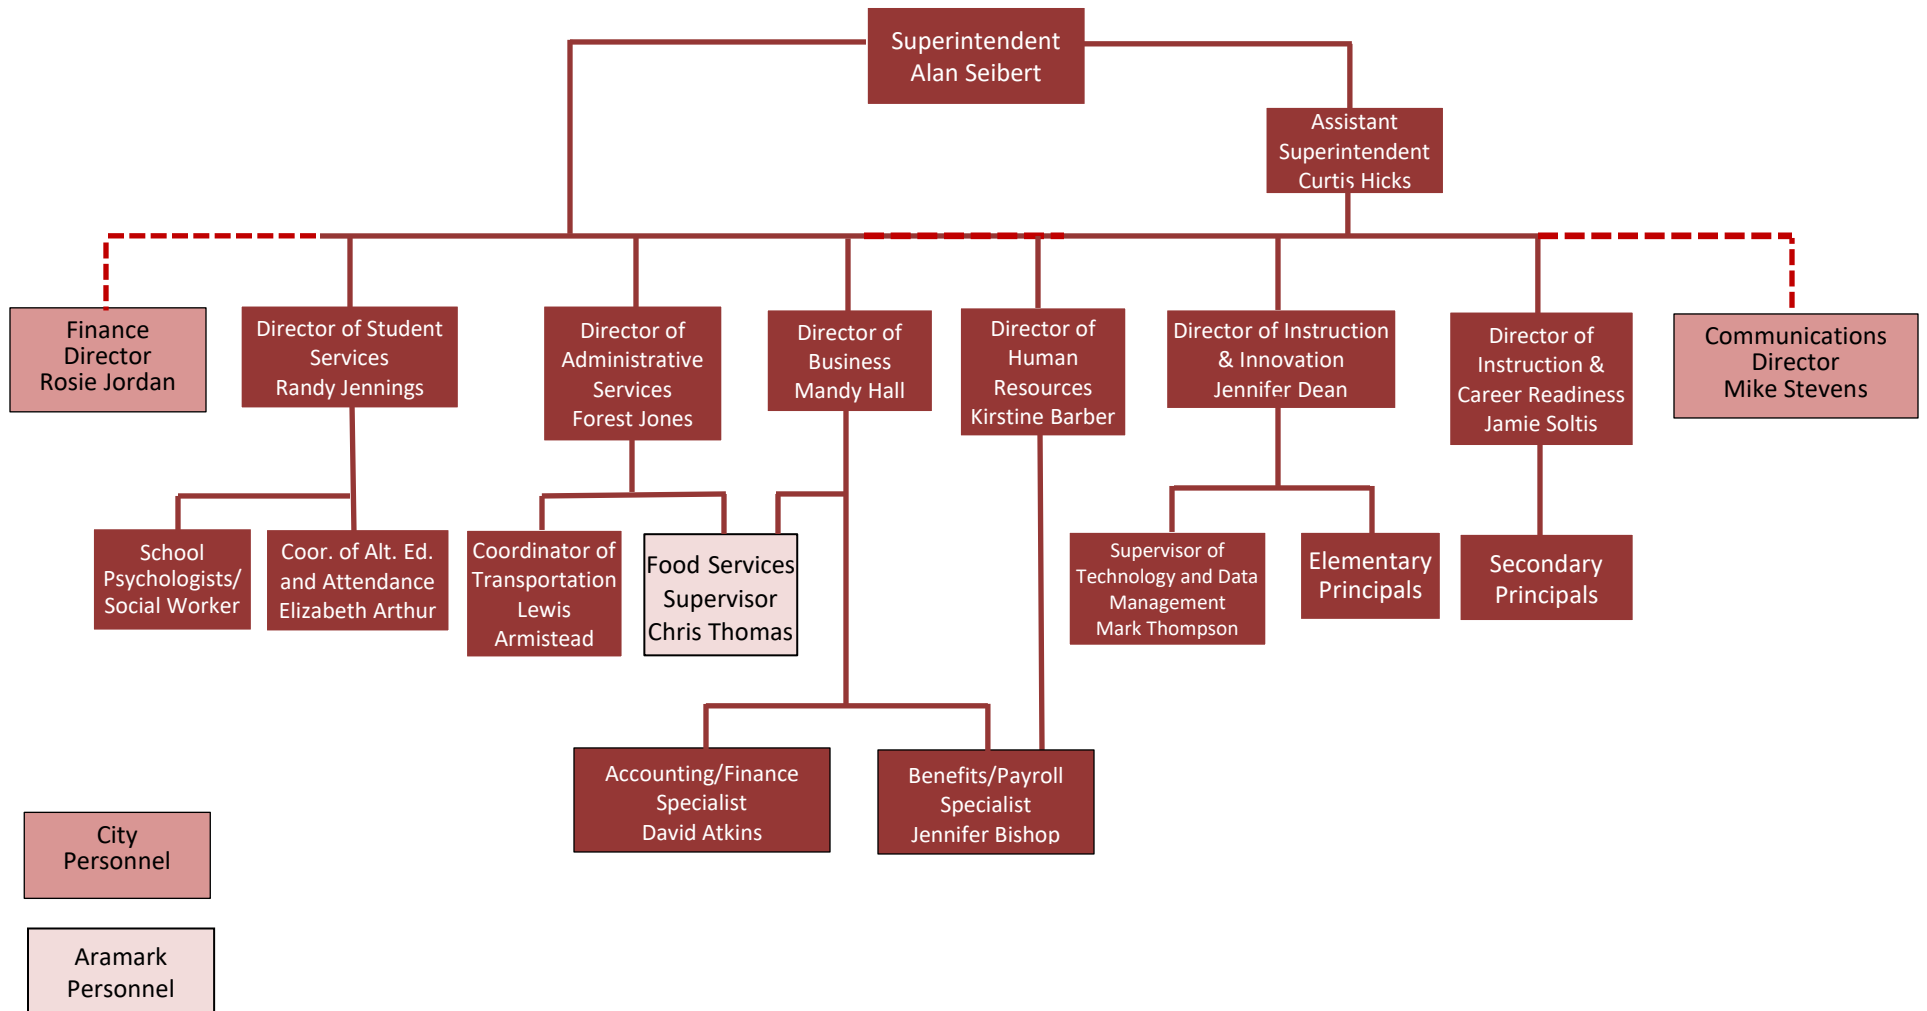

Salem City School Division Organizational Chart 2020-2021

Superintendent	Assistant Superintendent	Director of Instruction & Innovation	Director of Inst. & Career Readiness
Assistant Superintendent	Director of Instruction & Innovation	Elementary Principals	Secondary Principals
Director of Business	Director of Inst. & Career Readiness	Supervisor of Technology	
Director of Student Services	Director of Human Resources		
	Director of Admin. Services		