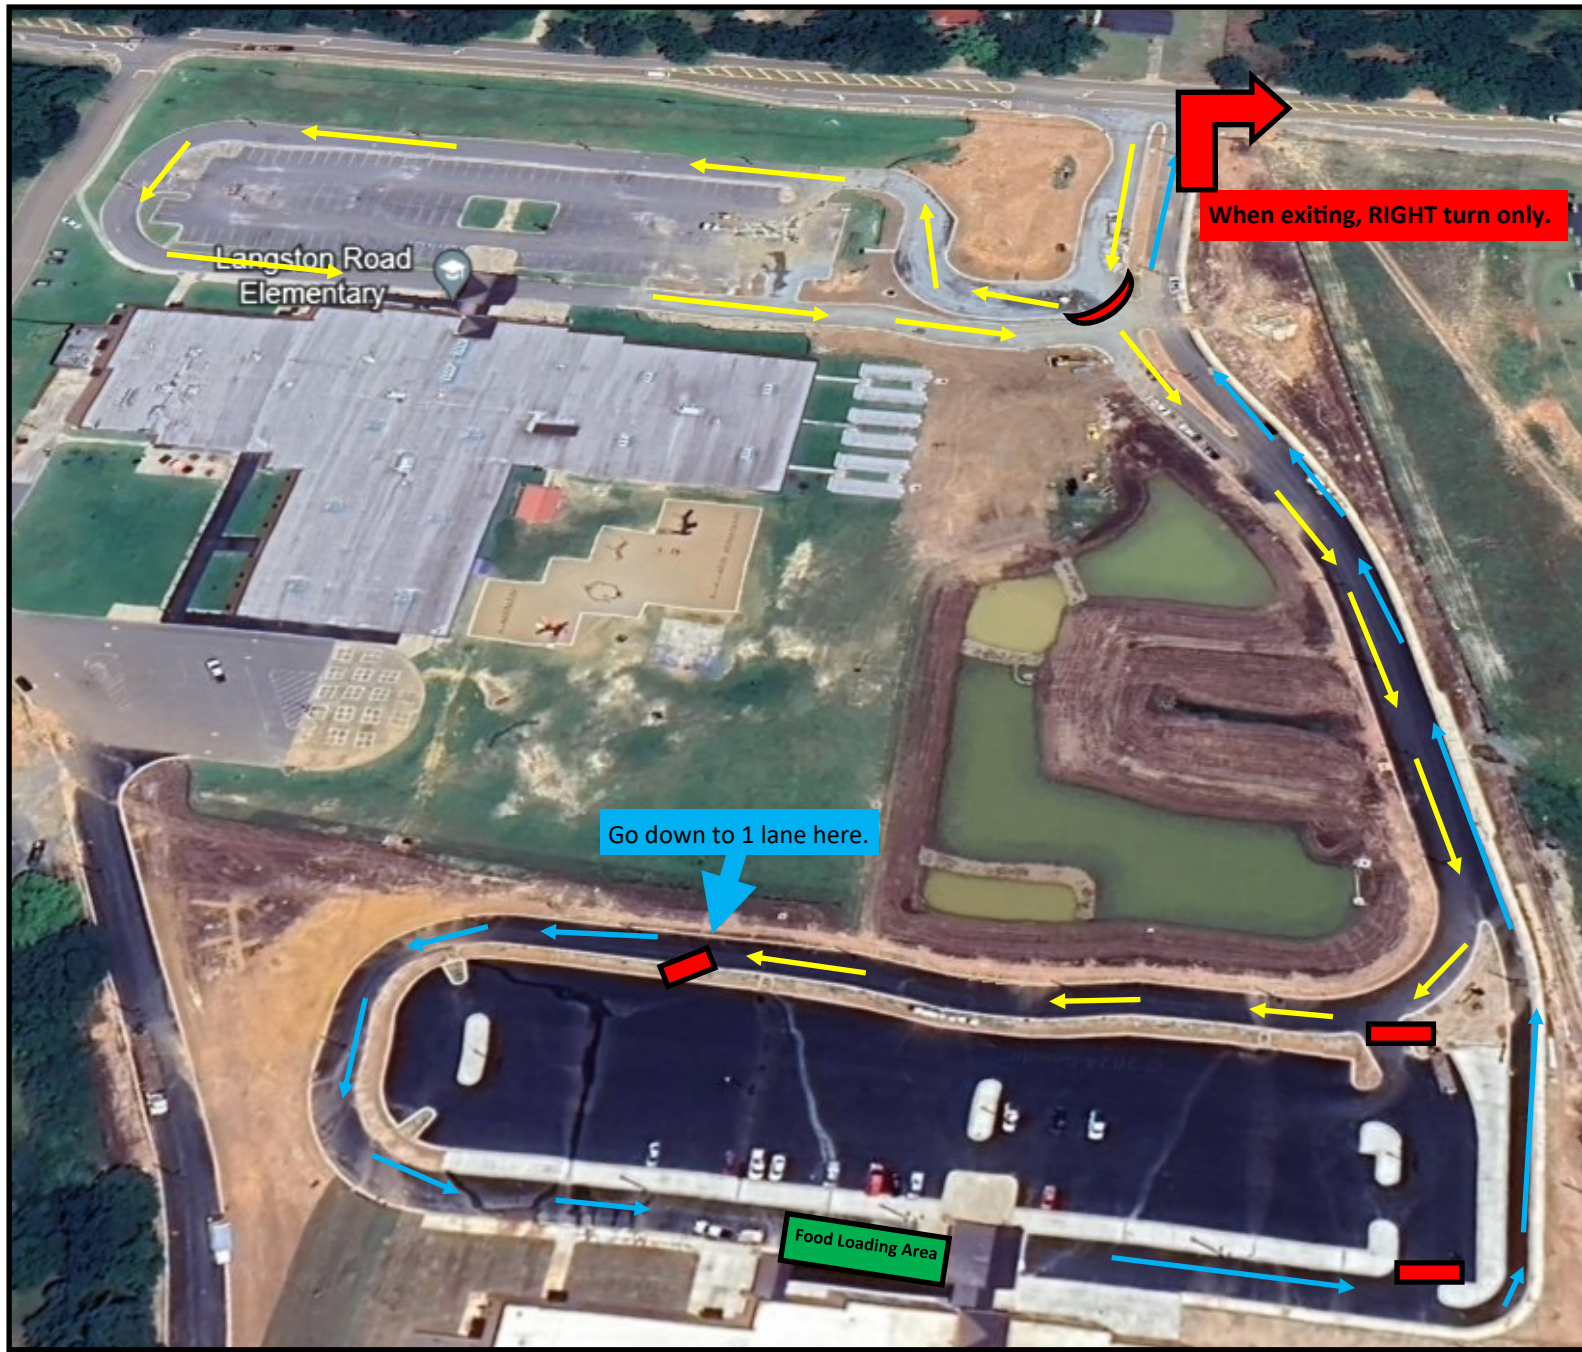

Langston Primary: Meal Pick Up Site

To start the line, enter the driveway for the Langston Road schools. Then, turn right into the Langston Road Elementary parking lot. Follow the traffic pattern through the parking lot and pass under the covered entrance of Langston Elementary. Exit the parking lot by turning right, heading toward Langston Primary. A double lane will form to accommodate the large number of vehicles. Before the food distribution area, vehicles must merge into a single lane. After receiving meals, follow the traffic pattern to exit. Only right turns will be permitted onto Langston Road.