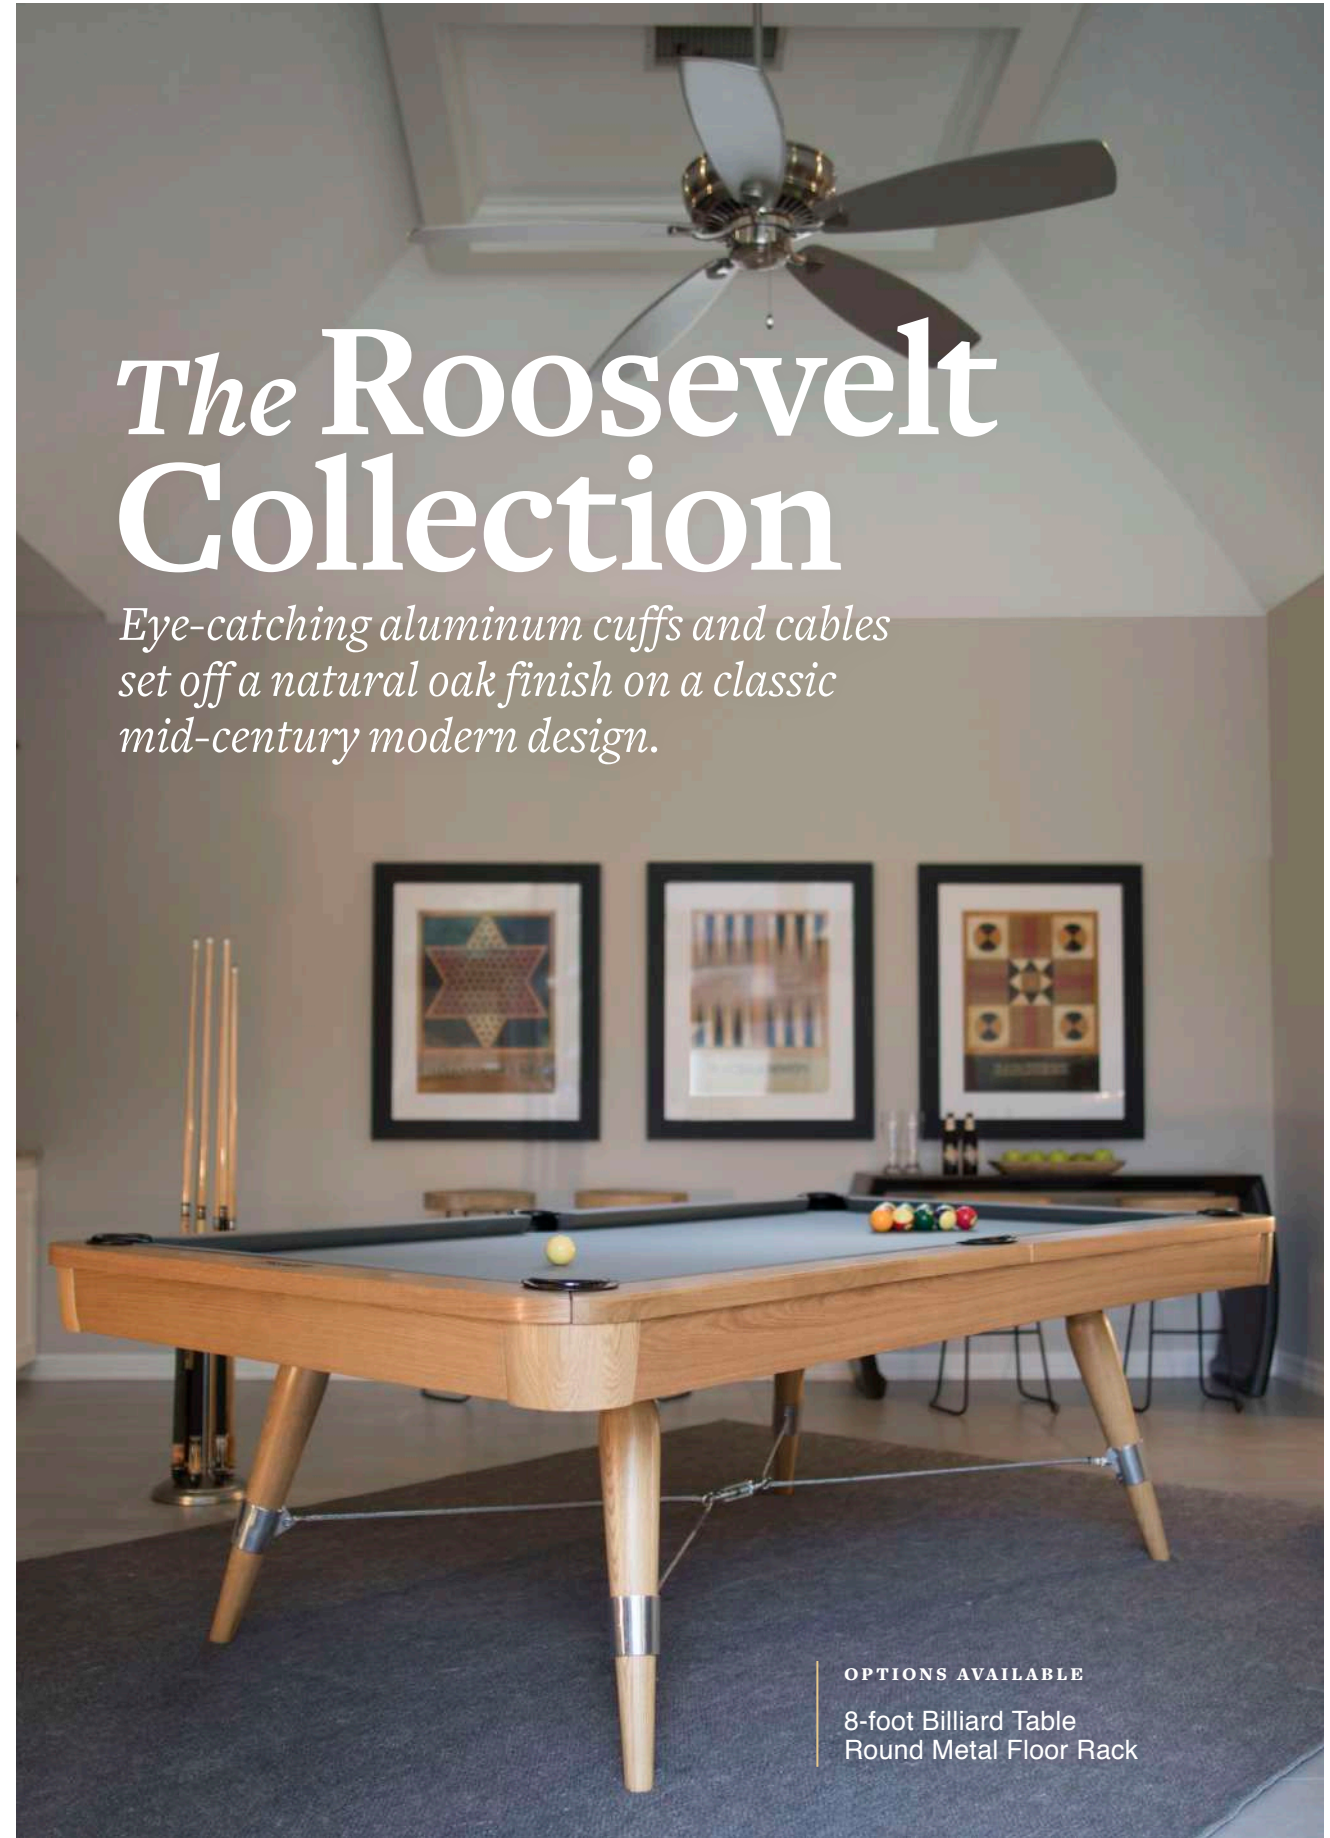

The Roosevelt Collection

Eye-catching aluminum cuffs and cables set off a natural oak finish on a classic mid-century modern design.