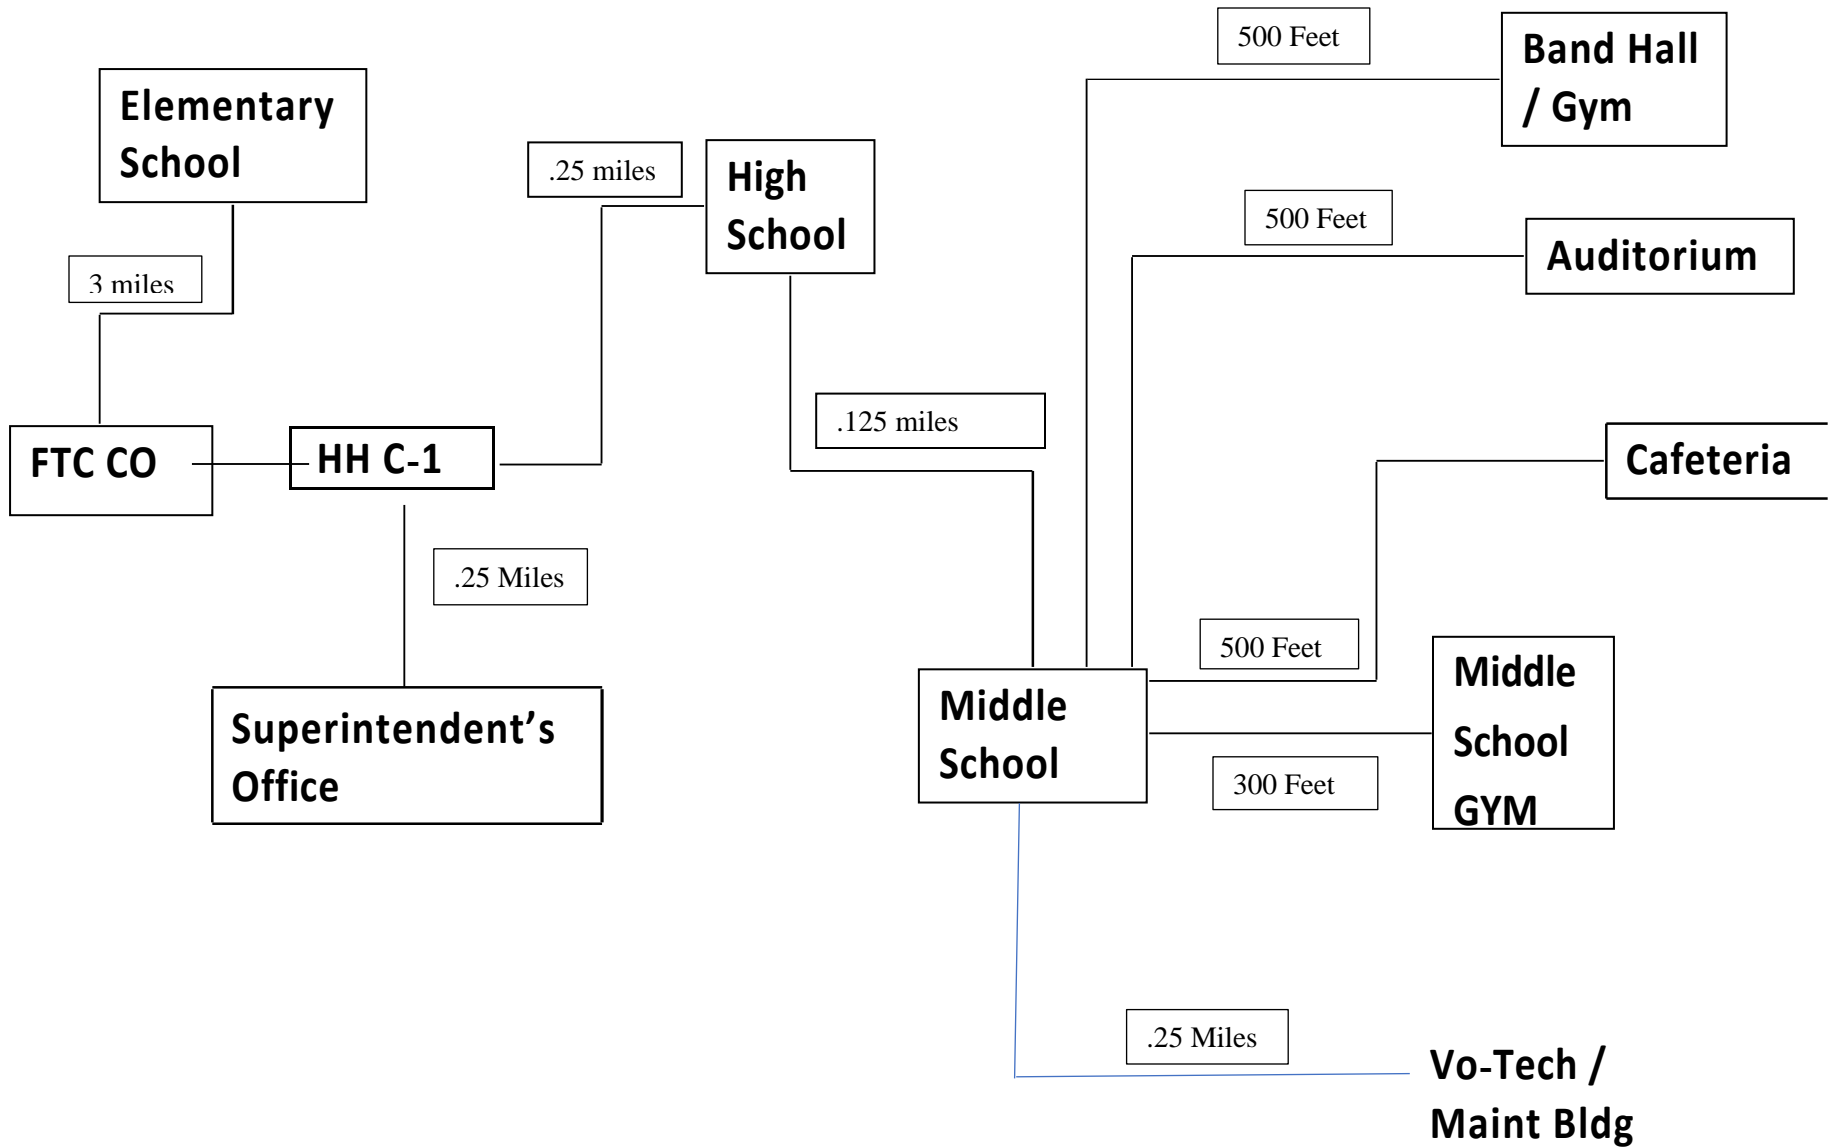

1. Proposals should be for a term of 3 Years. (July 1, 2025-June 30, 2028)
2. A signed contract should be included with the proposal.
3. Eleven Miles of SMF 28.
4. See diagram for buildings to be connected and distance between buildings.

Franklin County School Fiber Network

Notes:

- 1. Total Miles of Fiber Strands in use is 11.0 miles.**
- 2. This fiber mileage is figured by the strands of fiber and some spans between terminating points above that have several fiber strands in use.**