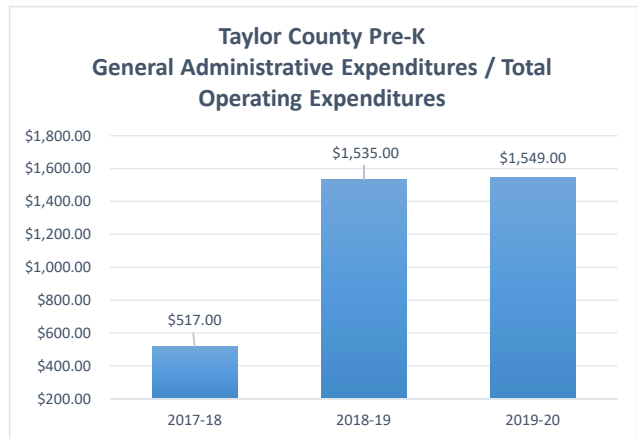

Taylor County School District Fiscal Transparency

0031 Taylor County Middle School
Fiscal Transparency

0041 Taylor County Elementary School
Fiscal Transparency

0051 Taylor County Pre-K
Fiscal Transparency

0111 Steinhatchee School
Fiscal Transparency

0131 Big Bend Technical College
Fiscal Transparency

0141 Taylor County Primary School
Fiscal Transparency

0161 Taylor County High School
Fiscal Transparency

7001 Taylor Virtual Instruction Program
Fiscal Transparency