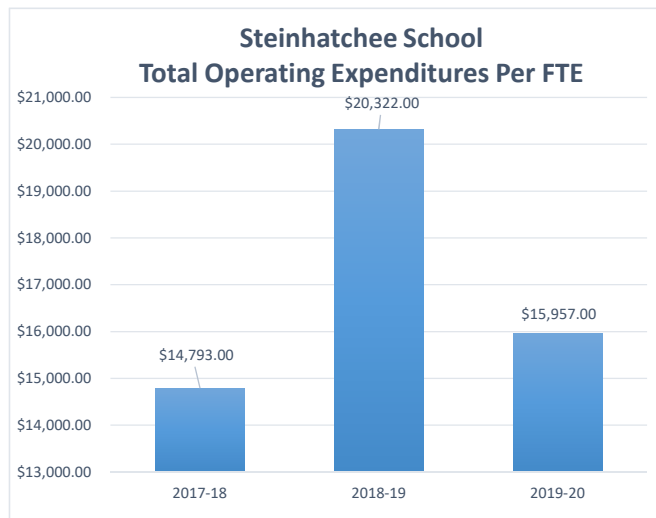

Taylor County School District Fiscal Transparency

0031 Taylor County Middle School
Fiscal Transparency

0041 Taylor County Elementary School
Fiscal Transparency

0051 Taylor County Pre-K
Fiscal Transparency

0111 Steinhatchee School
Fiscal Transparency

0131 Big Bend Technical College
Fiscal Transparency

0141 Taylor County Primary School
Fiscal Transparency

0161 Taylor County High School
Fiscal Transparency

7001 Taylor Virtual Instruction Program
Fiscal Transparency