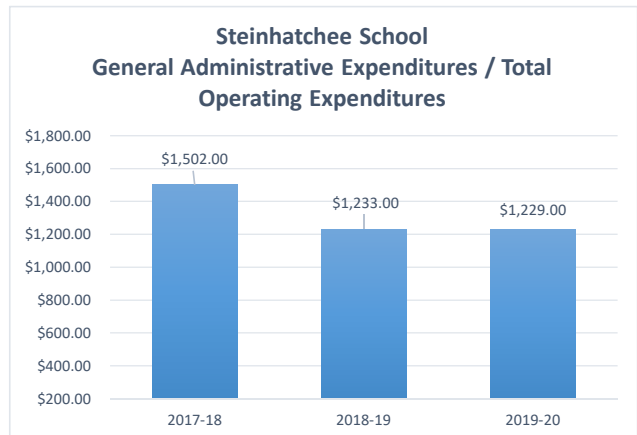

Taylor County School District Fiscal Transparency

0031 Taylor County Middle School
Fiscal Transparency

0041 Taylor County Elementary School
Fiscal Transparency

0051 Taylor County Pre-K
Fiscal Transparency

0111 Steinhatchee School
Fiscal Transparency

0131 Big Bend Technical College
Fiscal Transparency

0141 Taylor County Primary School
Fiscal Transparency

0161 Taylor County High School
Fiscal Transparency

7001 Taylor Virtual Instruction Program
Fiscal Transparency