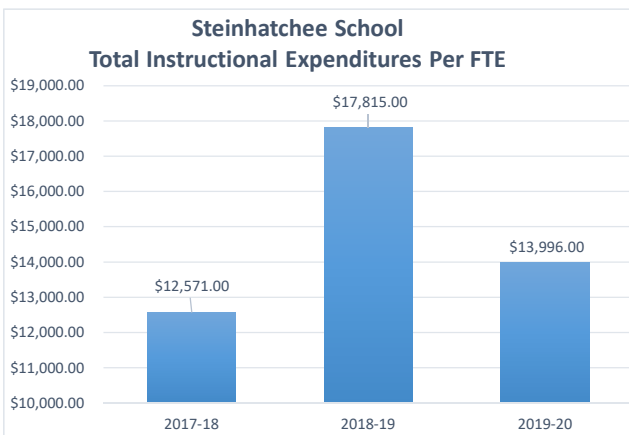

Taylor County School District Fiscal Transparency

0031 Taylor County Middle School
Fiscal Transparency

0041 Taylor County Elementary School
Fiscal Transparency

0051 Taylor County Pre-K
Fiscal Transparency

0111 Steinhatchee School
Fiscal Transparency

0131 Big Bend Technical College
Fiscal Transparency

0141 Taylor County Primary School
Fiscal Transparency

0161 Taylor County High School
Fiscal Transparency

7001 Taylor Virtual Instruction Program
Fiscal Transparency