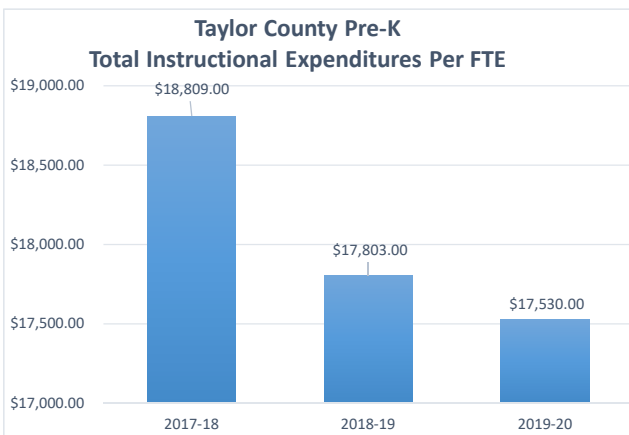

Taylor County School District Fiscal Transparency

0031 Taylor County Middle School
Fiscal Transparency

0041 Taylor County Elementary School
Fiscal Transparency

0051 Taylor County Pre-K
Fiscal Transparency

0111 Steinhatchee School
Fiscal Transparency

0131 Big Bend Technical College
Fiscal Transparency

0141 Taylor County Primary School
Fiscal Transparency

0161 Taylor County High School
Fiscal Transparency

7001 Taylor Virtual Instruction Program
Fiscal Transparency