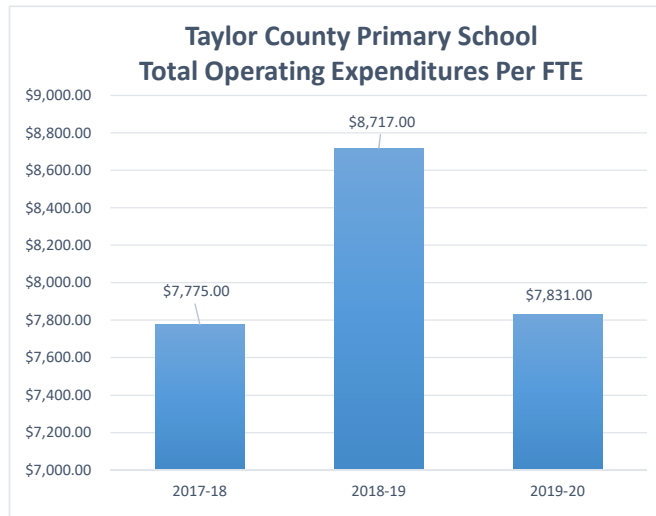

Taylor County School District Fiscal Transparency

0031 Taylor County Middle School
Fiscal Transparency

0041 Taylor County Elementary School
Fiscal Transparency

0051 Taylor County Pre-K
Fiscal Transparency

0111 Steinhatchee School
Fiscal Transparency

0131 Big Bend Technical College
Fiscal Transparency

0141 Taylor County Primary School
Fiscal Transparency

0161 Taylor County High School
Fiscal Transparency

7001 Taylor Virtual Instruction Program
Fiscal Transparency