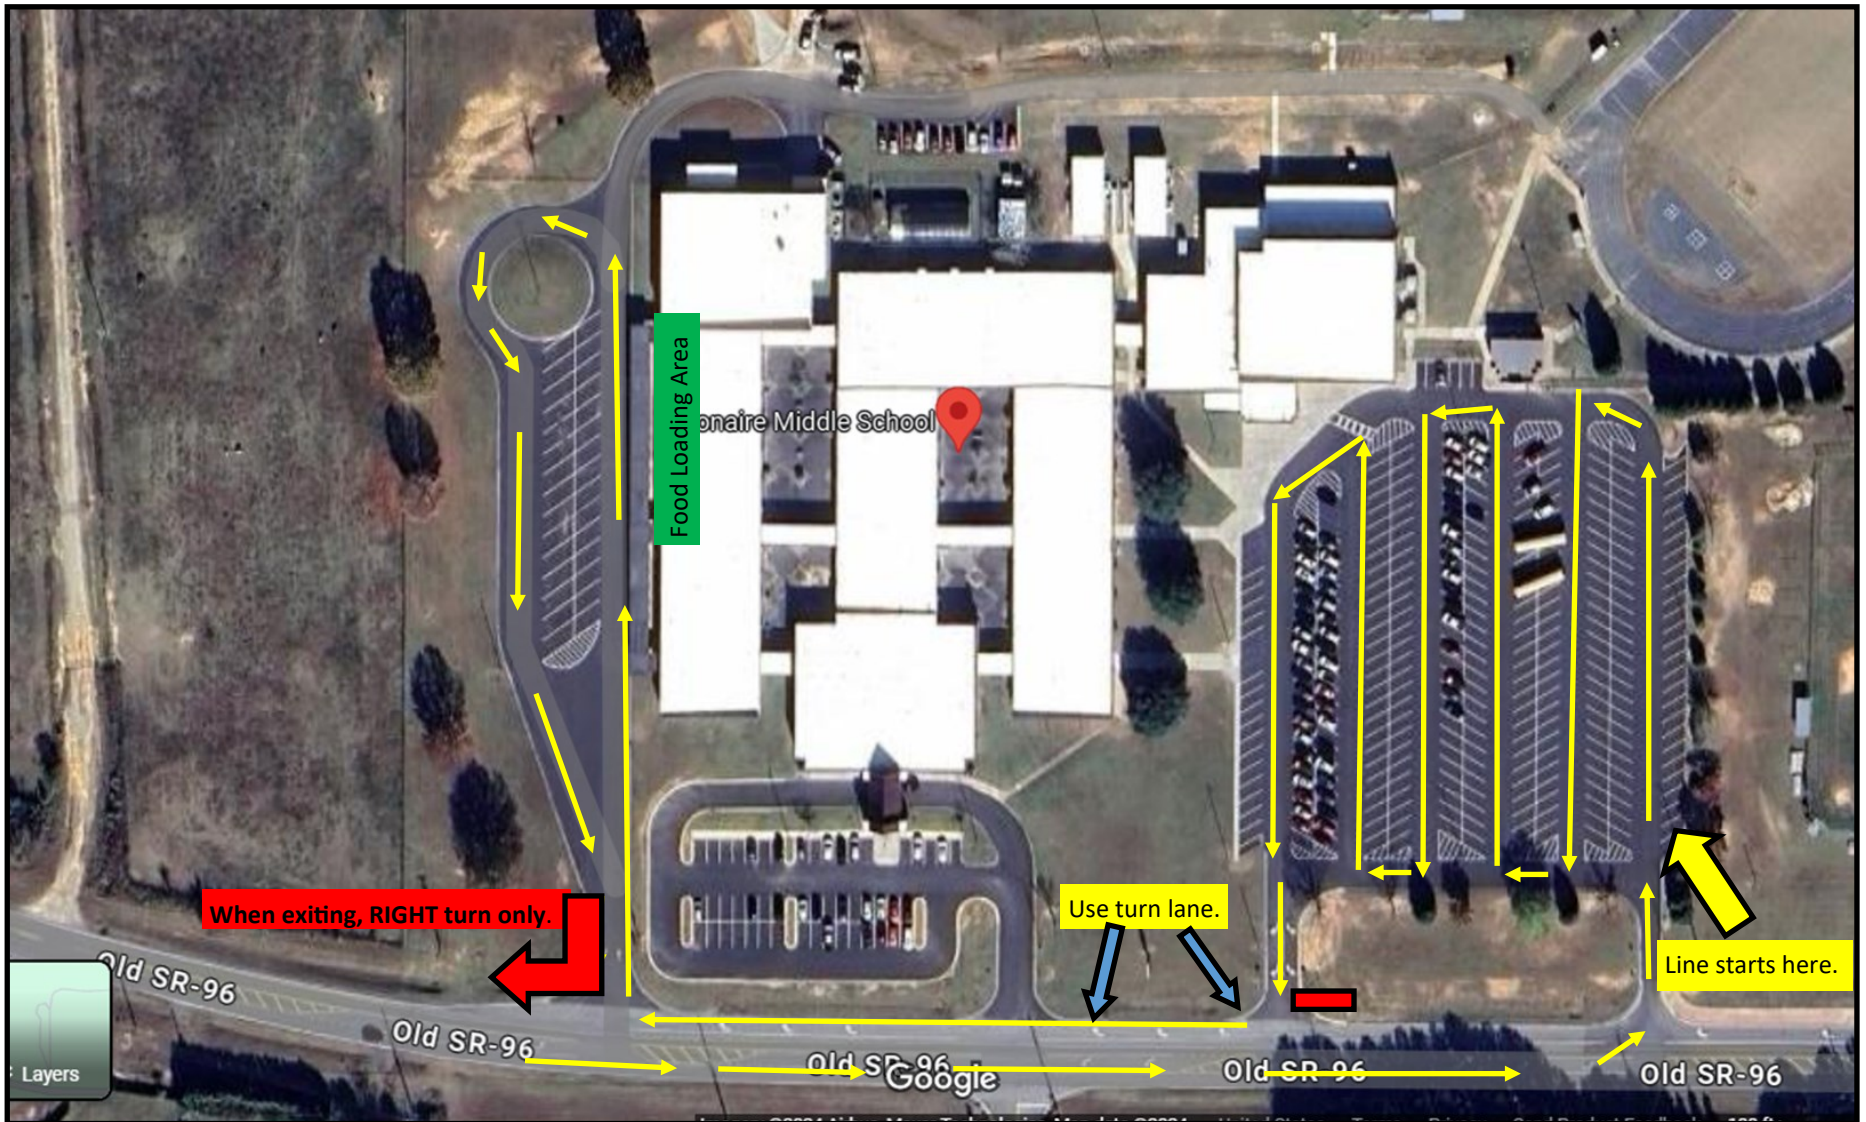

Bonaire Middle: Meal Pick Up Site

To start the line, enter the parking lot closest to the athletic fields. Continue driving through the lot following the designated pattern. Exit the parking lot by turning right into the turn lane parallel to HWY 96. Enter the bus ramp area by making another right turn. Proceed straight into the food distribution area. After receiving meals, continue driving into the circular drive. Follow the traffic pattern to exit the lot. Only right turns will be permitted onto HWY 96.