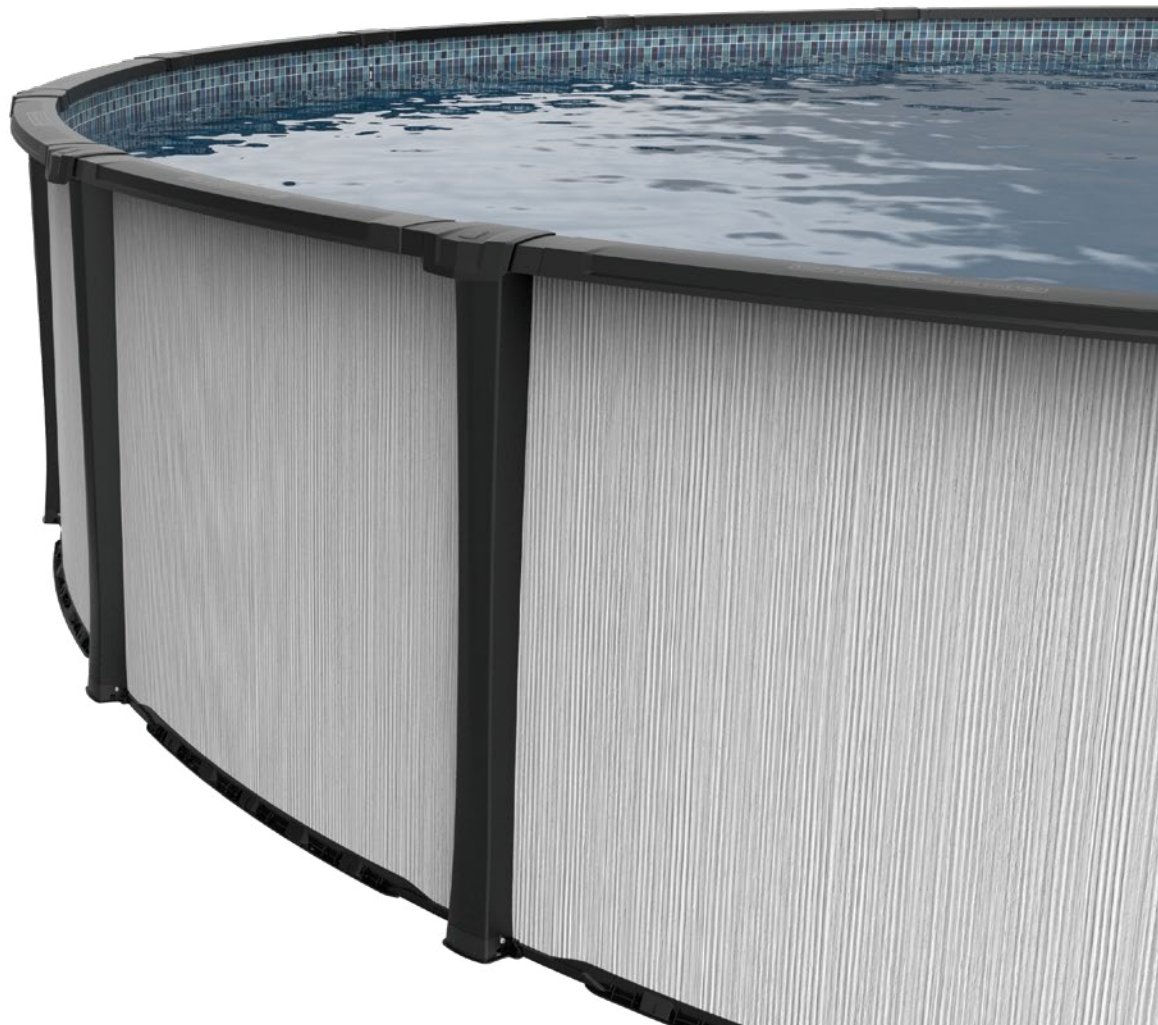

EQUINOX™

APERÓ

VISIT OUR WEBSITE

APERRO

STERLING SERIES

It's time for the **APERRO**, a refreshing addition to your backyard oasis. This pool features a sleek black structure and a crisp white wall texture, creating a modern and edgy style. The white pattern adds a touch of sophistication to the design. Perfect for cooling off on hot summer days, the **APERRO** pool is both functional and stylish.

Carvin® distinguishes itself by being the only above-ground pool manufacturer to certify every pool with ICC-ES. Designed to comply with ANSI/PHTA/ICC- 4 standards.

EQUINOX™

BY CARVIN®

POOL FEATURES

1. Graduated Rails
2. Pool Wall Protection
3. Snap In Uprights
4. Stable and High Wall Rails

SPECIFICATIONS

Height - 52" Steel
Ledges - 5.3"
Uprights - 5"

POOL DIMENSIONS

ROUND

12', 15', 18', 21', 24', 27'