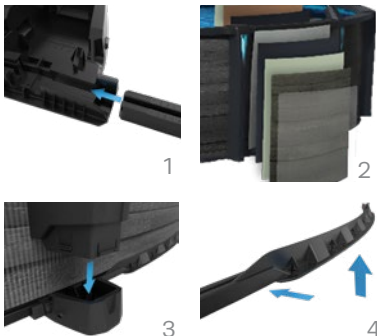

EQUINOX™

APERÓ

VISIT OUR WEBSITE

APERRO

STERLING SERIES

It's time for the **APERRO**, a refreshing addition to your backyard oasis. This pool features a sleek black structure and a crisp white wall texture, creating a modern and edgy style. The white pattern adds a touch of sophistication to the design. Perfect for cooling off on hot summer days, the **APERRO** pool is both functional and stylish.

Carvin® distinguishes itself by being the only above-ground pool manufacturer to certify every pool with ICC-ES. Designed to comply with ANSI/PHTA/ICC- 4 standards.

EQUINOX™

BY CARVIN®

POOL FEATURES

1. Graduated Rails
2. Pool Wall Protection
3. Snap In Uprights
4. Stable and High Wall Rails

SPECIFICATIONS

Height - 52" Steel
Ledges - 5.3"
Uprights - 5"

POOL DIMENSIONS

ROUND

12', 15', 18', 21', 24', 27'