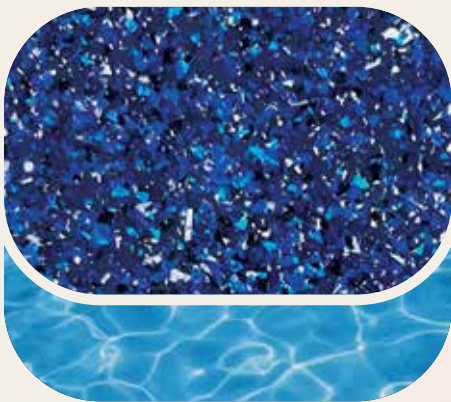

Crystite Color

Choose from our stunning selection of vibrant Crystite Classic colors to set the perfect tone and reflect your personal style. For the **ultimate sparkle and brilliance**, explore our **Crystite Crystal** finishes—designed to deliver exquisite shimmer and create a pool that's not only luminous but irresistibly inviting.

Crystite Crystal

Sapphire Blue

Coastal Bronze

Shale Grey

Water Color Appearance

Ocean Blue

Night Sky

Pearl White