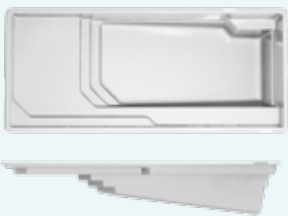

PLUNGE

Enchantment
Night Sky

Apollo 14

13' 10" x 32'

Depth: 3' 6" to 6' 1"

Ships from: CA, NC, OK, KN

Ariel 16

15' 10" x 40'