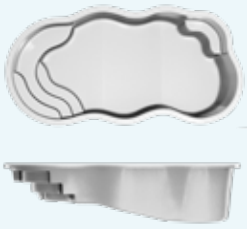

Axiom 14
Sapphire Blue

Aruba

11' x 22'

Depth: 3' 6" to 5'

Ships from: CA, FL, LA, NC, OK, KN, TN, WV