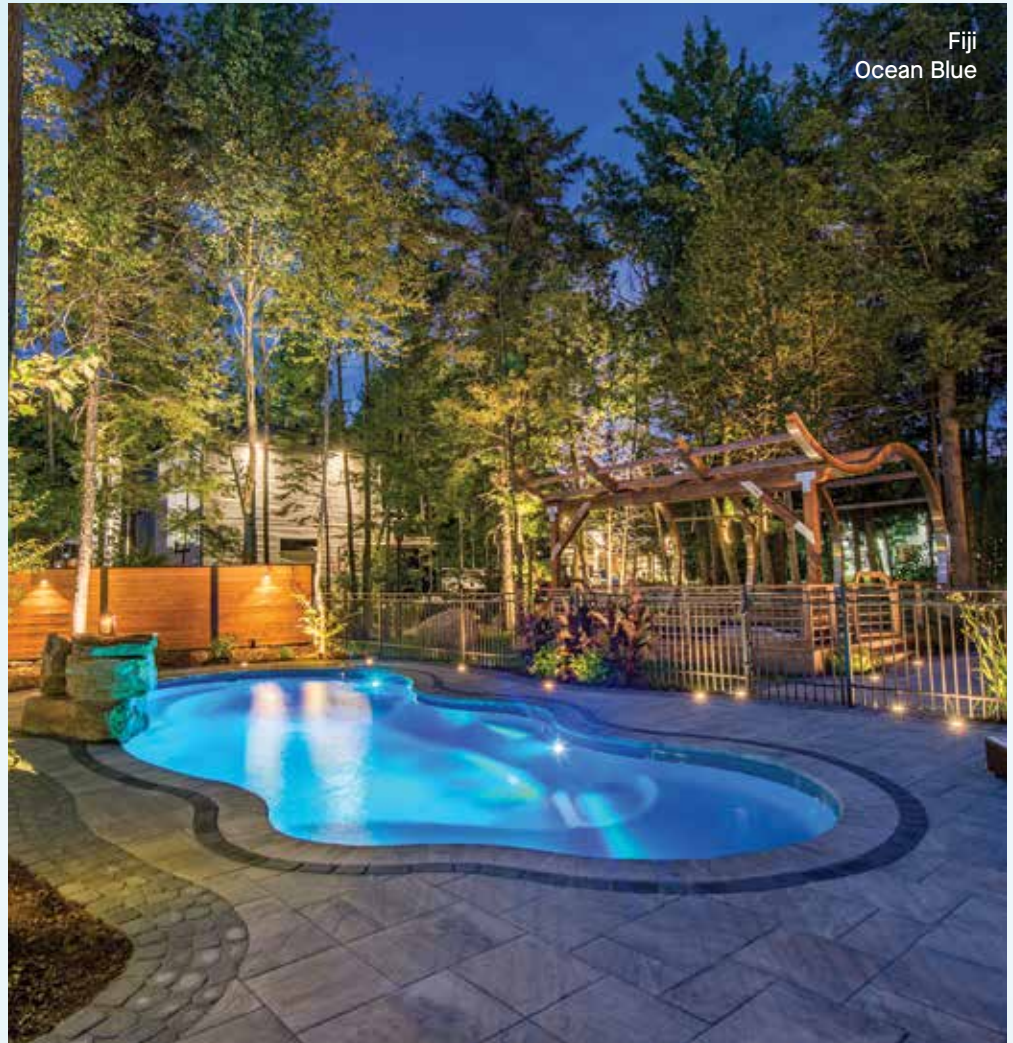

Fiji

15' x 34'

Depth: 3' 6" to 6'

Ships from: CA, IA, LA, NC, OK, TN, WV

Fiji
Ocean Blue