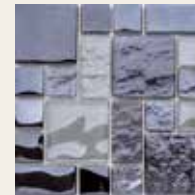

Soul

Deep obsidian and smoky quartz twist together with sparks of silver

NL-834
6×6 (Random Block) – Waterline
NL-1134
2×2 (1×1) – Inlaid