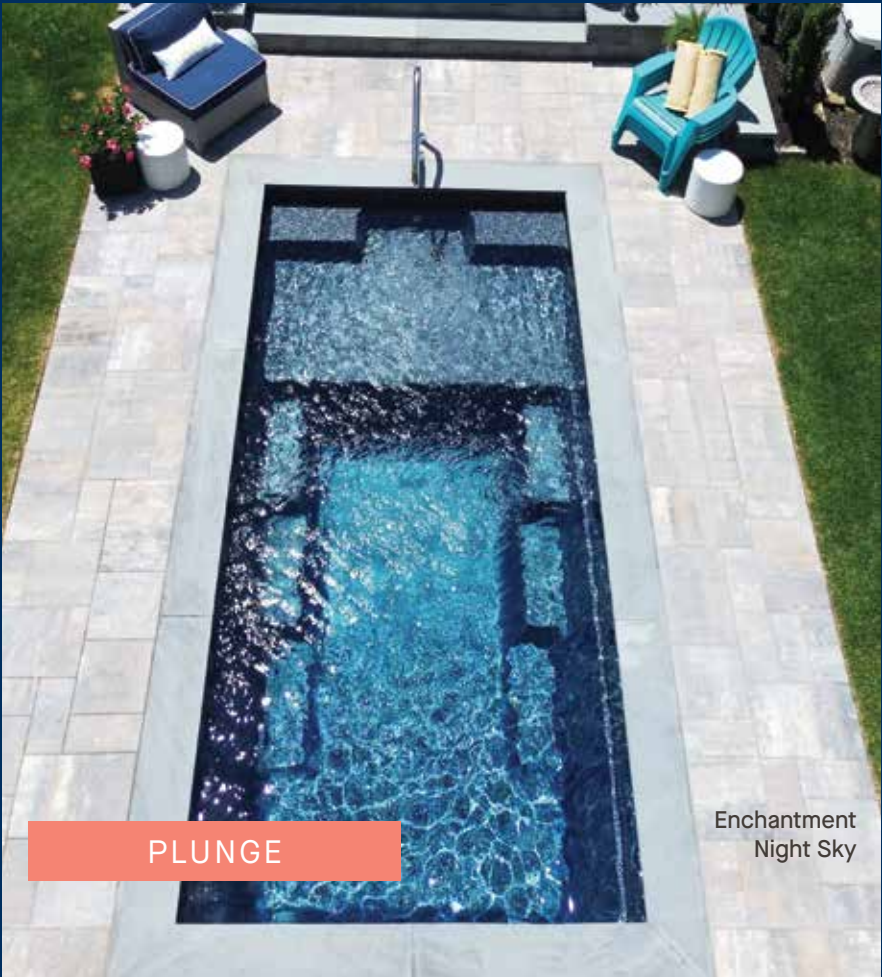

Jamaica 14
Shale Grey

Designs for Every Backyard *Escape*

Astoria
Sapphire Blue

RECTANGULAR

FREEFORM

Bermuda 16.35
Night Sky

Backed by over 70 years of innovation and craftsmanship, Latham's wide selection of elegant rectangular, flowing freeform, and streamlined plunge models with varying shapes, sizes, and features means each pool is thoughtfully crafted to complement your space, your style, and the way you live.