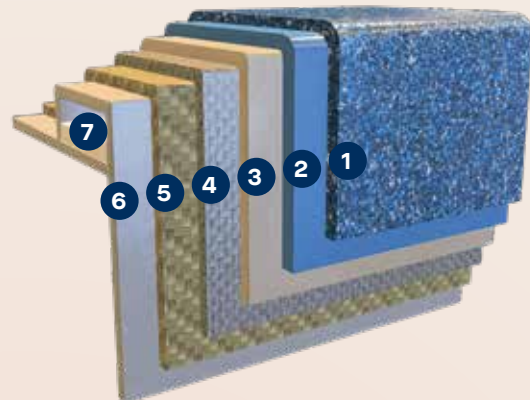

WHY FIBERGLASS

Discover Our *Expert Craftsmanship*

Quick, effortless installation: Escape to your backyard sooner. With fiberglass, your dream pool becomes a reality in just 3-6 weeks—versus 3-6 months for concrete pools.

Carefree maintenance: Fiberglass pools stay stunning with minimal effort. Our crystite gel coating resists algae growth, reduces maintenance costs, and keeps your pool sparkling.

Peace of mind: Save time and money in the long run. Fiberglass pools are not only the strongest in the industry, but also easier and less costly to repair—and they come with a limited lifetime warranty.

Smooth to the touch: The non-abrasive crystite gel coat surface of fiberglass feels silky to the skin for a gentle experience every time.

Perfect for saltwater lovers: Made from the same material as luxury yachts and boats, fiberglass pools are built to handle saltwater systems for a more harmonious and enduring swimming experience.

LATHAM'S ADVANCED COMPOSITE TECHNOLOGY

1. 1 Crystite Gel Coat
2. 2 Vinyl Ester Resin
3. 3 BiMax Radius Reinforcement
4. 4 Carbon-Infused Technology
5. 5 Aramid Fibers
6. 6 Woven Roving and Marine-Grade Resin
7. 7 Closed Reinforced Beam Construction