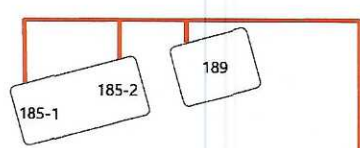

Fire Drill Map

North Assembly Area

Zone 3

Robert Johns

East Assembly Area

Zone 2

Anthony Romero

Elbridge Yazzie