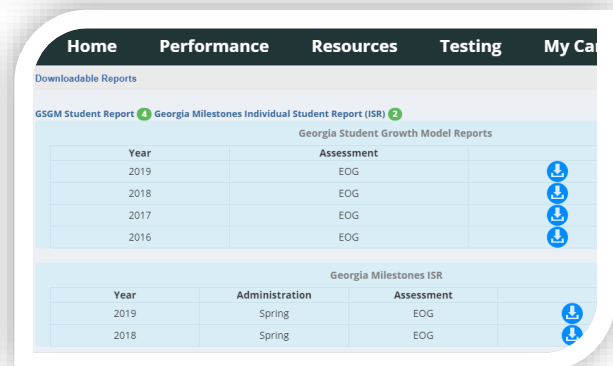

Note that at the time this document was prepared, the 2021 data had not been loaded into SLDS.