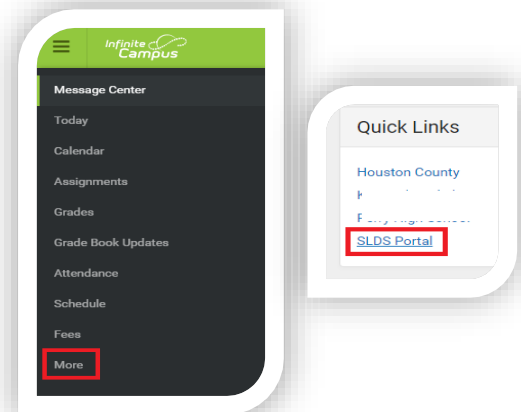

Individual Student Reports Available in the SLDS Parent Portal

1. Login to the Infinite Campus Parent Portal. For information about the Parent Portal, including instructions for new users, visit www.hcbe.net/infinitecampus.

2. After logging in, click “More” and then click the “SLDS Portal” quick link.

3. When SLDS (Statewide Longitudinal Data system) launches, parent/guardians who have multiple students registered in the district will have the ability to view data by selecting a student from the drop list.