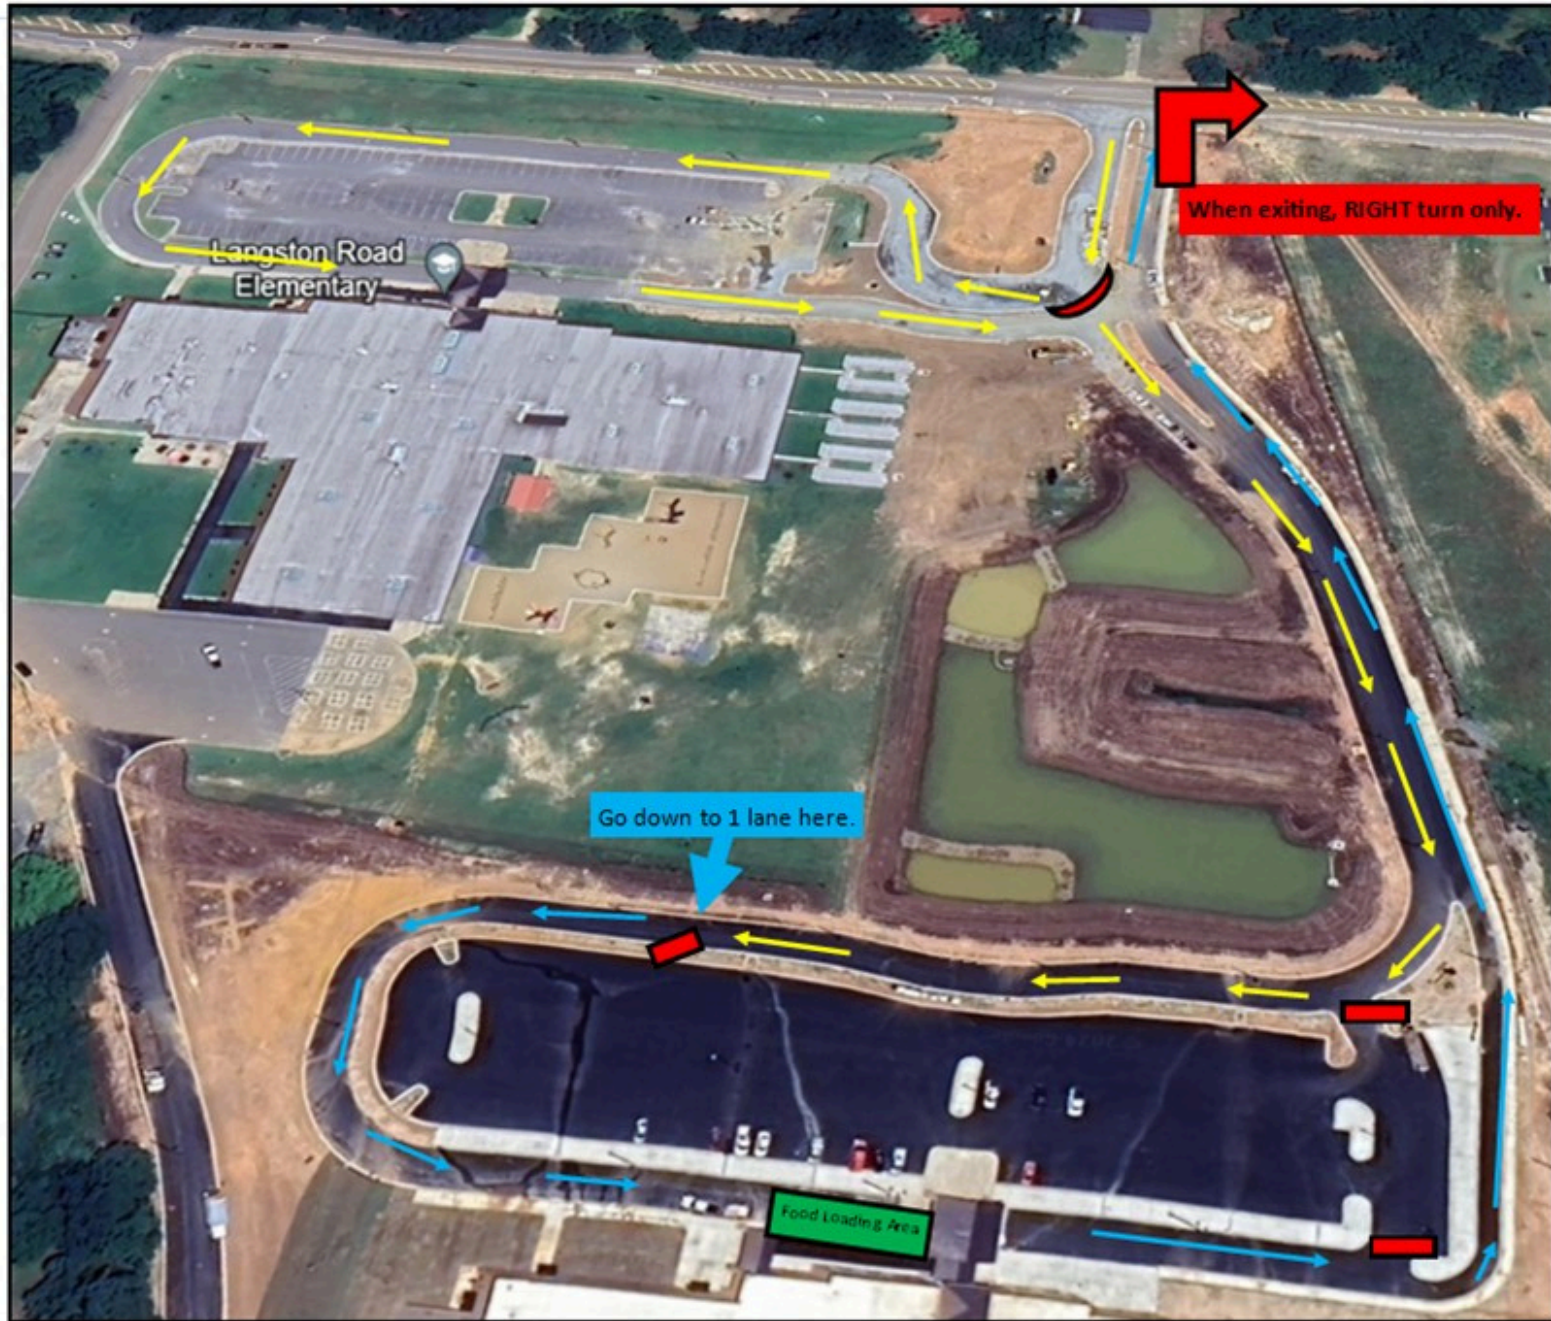

## New Traffic Patterns:

We understand that lines were long last week, and we are collaborating with the sheriff's office to better manage the traffic flow. Please familiarize yourself with maps included in this post.

## Bonaire Middle: Meal Pick Up Site

To start the line, enter the parking lot closest to the athletic fields. Continue driving through the lot following the designated pattern. Exit the parking lot by turning right into the turn lane parallel to HWY 96. Enter the bus ramp area by making another right turn. Proceed straight into the food distribution area. After receiving meals, continue driving into the circular drive. Follow the traffic pattern to exit the lot. Only right turns will be permitted onto HWY 96.

# Langston Primary: Meal Pick Up Site

To start the line, enter the driveway for the Langston schools. Then, turn right into the Langston Road Elementary parking lot. Follow the traffic pattern through the parking lot and pass under the covered entrance of Langston Elementary. Exit the parking lot by turning right, heading toward Langston Primary. A double lane will form to accommodate the large number of vehicles. Before the food distribution area, vehicles must merge into a single lane. After receiving meals, follow the traffic pattern to exit. Only right turns will be permitted onto Langston Road.

# Northside Elementary: Meal Pick Up Site

\*This plan changed slightly from May 30, 2024:

To start the line, enter the drive located to the far-right side of the school. Proceed down the drive toward the back of the school following the marked traffic pattern. When proceeding back toward the front of the school, turn right into the teacher parking lot. Proceed toward the front doors of the school to receive meals. After receiving meals, turn right out of the parking lot.