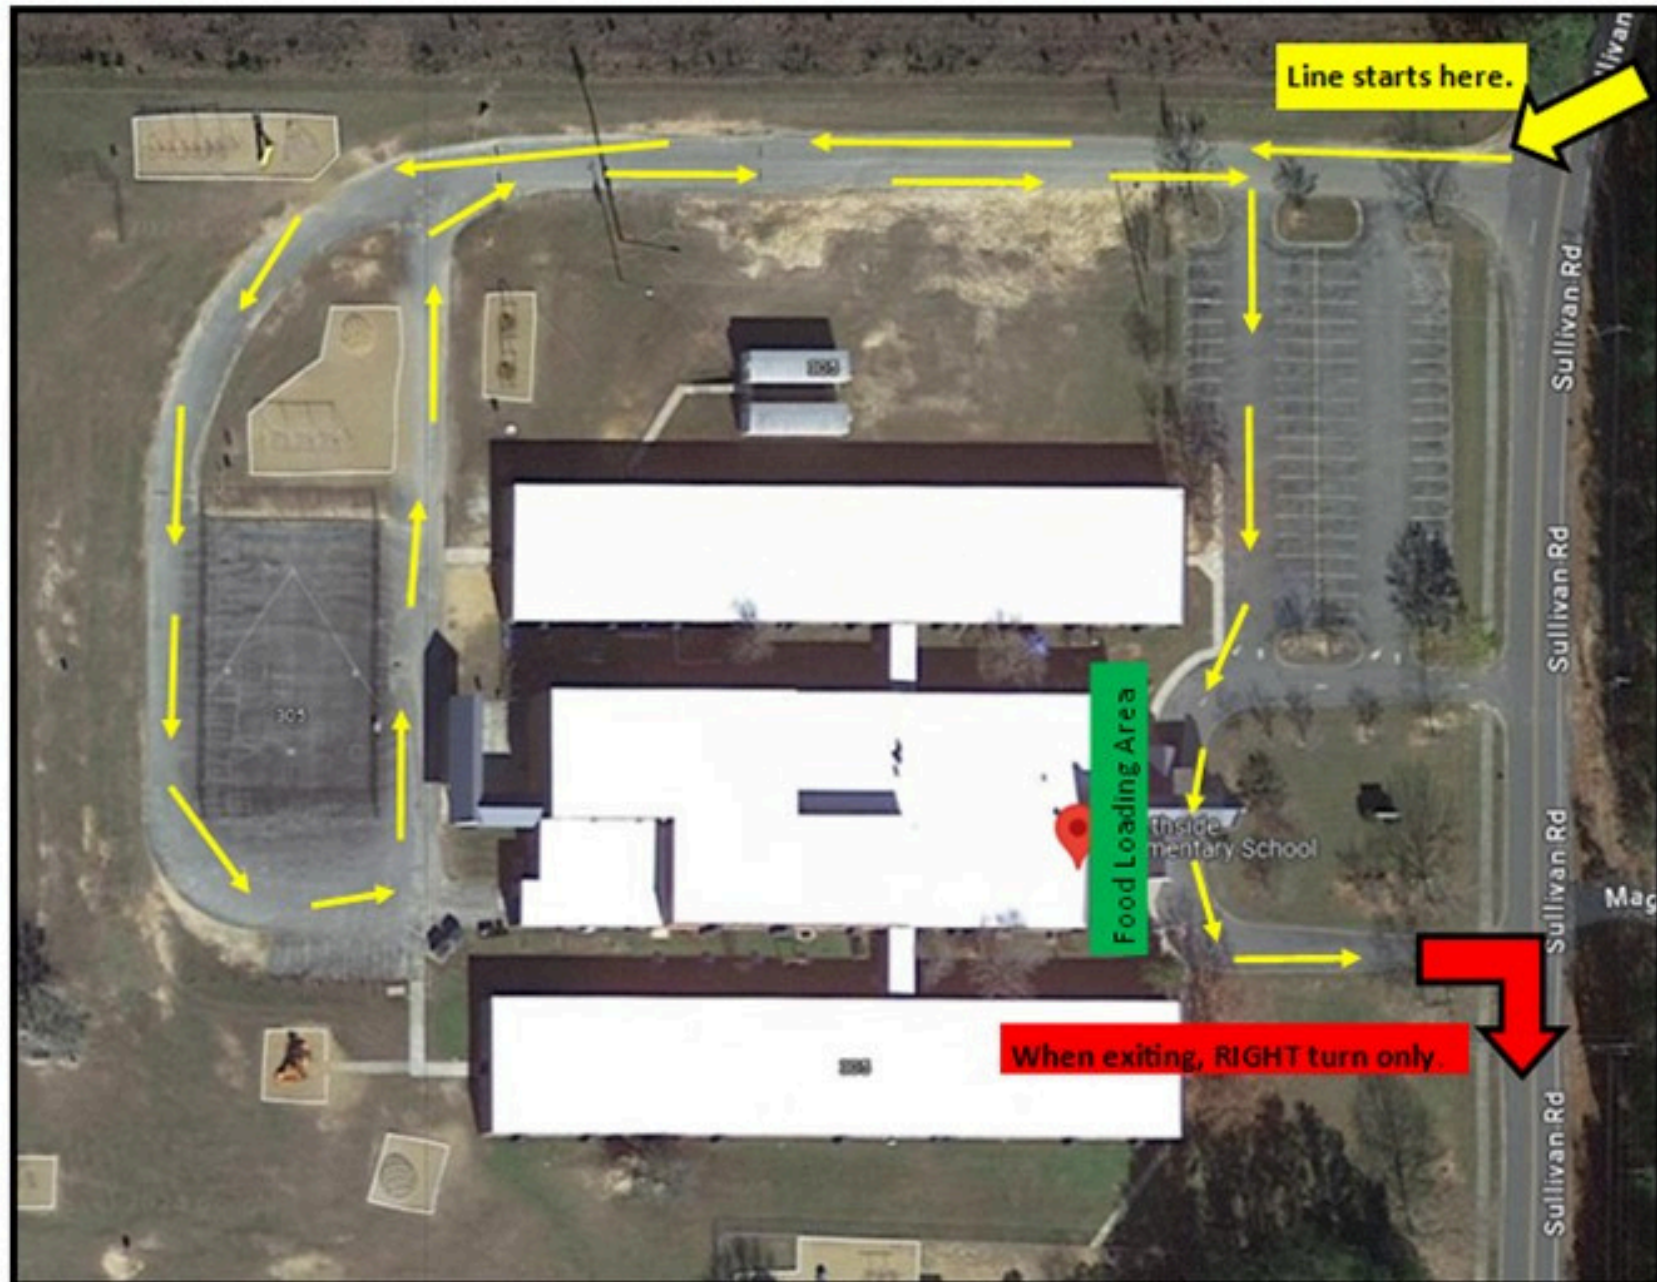

## New Traffic Patterns:

We understand that lines were long last week, and we are collaborating with the sheriff's office to better manage the traffic flow. Please familiarize yourself with maps included in this post.

## Bonaire Middle: Meal Pick Up Site

To start the line, enter the parking lot closest to the athletic fields. Continue driving through the lot following the designated pattern. Exit the parking lot by turning right into the turn lane parallel to HWY 96. Enter the bus ramp area by making another right turn. Proceed straight into the food distribution area. After receiving meals, continue driving into the circular drive. Follow the traffic pattern to exit the lot. Only right turns will be permitted onto HWY 96.

# Langston Primary: Meal Pick Up Site

To start the line, enter the driveway for the Langston schools. Then, turn right into the Langston Road Elementary parking lot. Follow the traffic pattern through the parking lot and pass under the covered entrance of Langston Elementary. Exit the parking lot by turning right, heading toward Langston Primary. A double lane will form to accommodate the large number of vehicles. Before the food distribution area, vehicles must merge into a single lane. After receiving meals, follow the traffic pattern to exit. Only right turns will be permitted onto Langston Road.

# Northside Elementary: Meal Pick Up Site

\*This plan changed slightly from May 30, 2024:

To start the line, enter the drive located to the far-right side of the school. Proceed down the drive toward the back of the school following the marked traffic pattern. When proceeding back toward the front of the school, turn right into the teacher parking lot. Proceed toward the front doors of the school to receive meals. After receiving meals, turn right out of the parking lot.