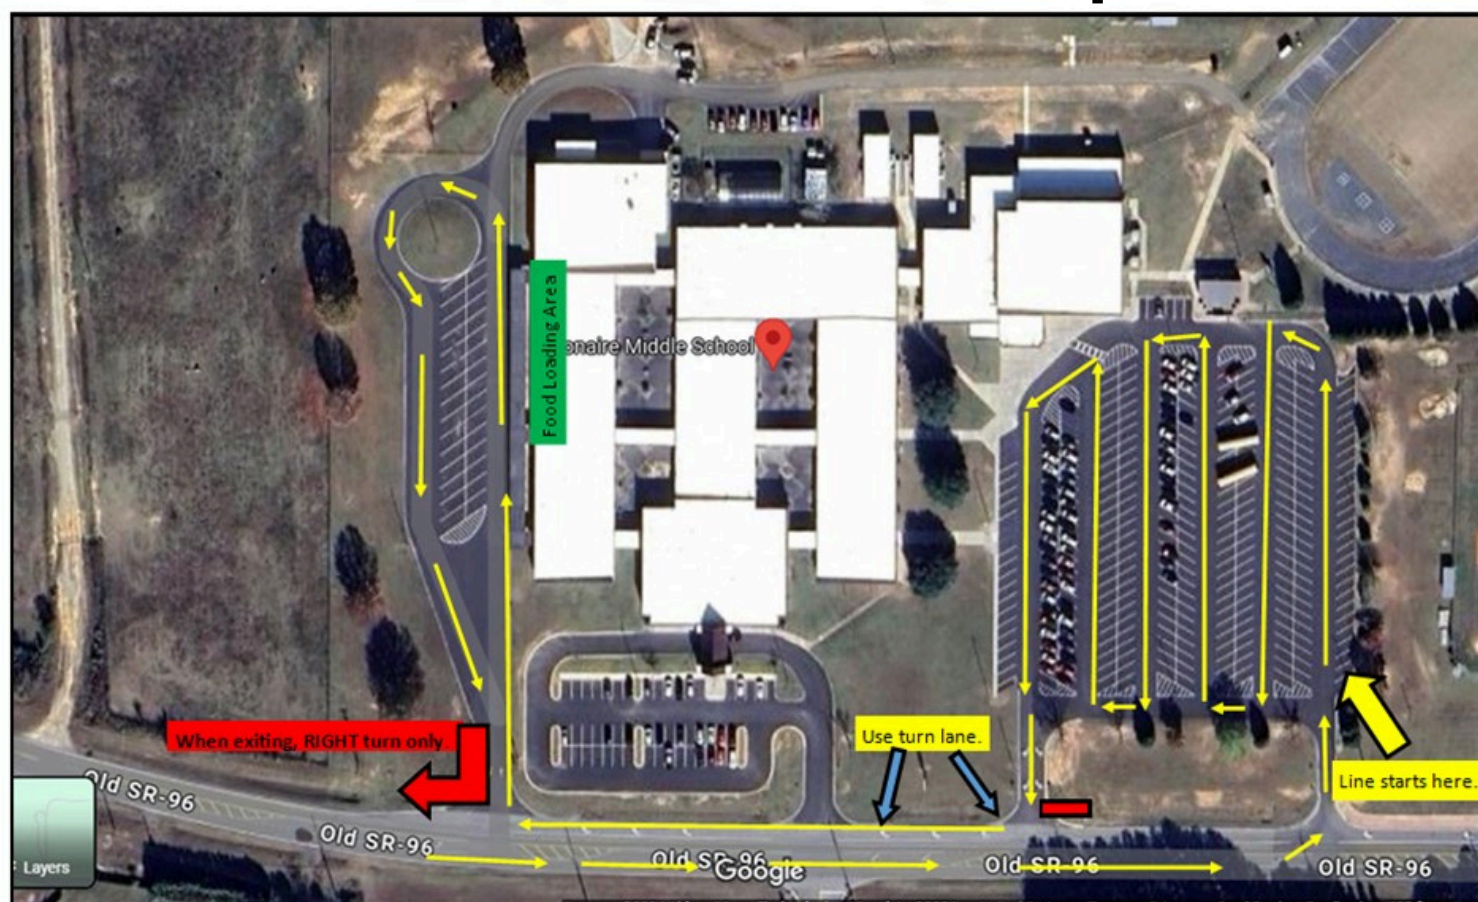

## New Traffic Patterns:

We understand that lines were long last week, and we are collaborating with the sheriff's office to better manage the traffic flow. Please familiarize yourself with maps included in this post.

## Bonaire Middle: Meal Pick Up Site

To start the line, enter the parking lot closest to the athletic fields. Continue driving through the lot following the designated pattern. Exit the parking lot by turning right into the turn lane parallel to HWY 96. Enter the bus ramp area by making another right turn. Proceed straight into the food distribution area. After receiving meals, continue driving into the circular drive. Follow the traffic pattern to exit the lot. Only right turns will be permitted onto HWY 96.

# Langston Primary: Meal Pick Up Site

To start the line, enter the driveway for the Langston schools. Then, turn right into the Langston Road Elementary parking lot. Follow the traffic pattern through the parking lot and pass under the covered entrance of Langston Elementary. Exit the parking lot by turning right, heading toward Langston Primary. A double lane will form to accommodate the large number of vehicles. Before the food distribution area, vehicles must merge into a single lane. After receiving meals, follow the traffic pattern to exit. Only right turns will be permitted onto Langston Road.

# Northside Elementary: Meal Pick Up Site

\*This plan changed slightly from May 30, 2024:

To start the line, enter the drive located to the far-right side of the school. Proceed down the drive toward the back of the school following the marked traffic pattern. When proceeding back toward the front of the school, turn right into the teacher parking lot. Proceed toward the front doors of the school to receive meals. After receiving meals, turn right out of the parking lot.