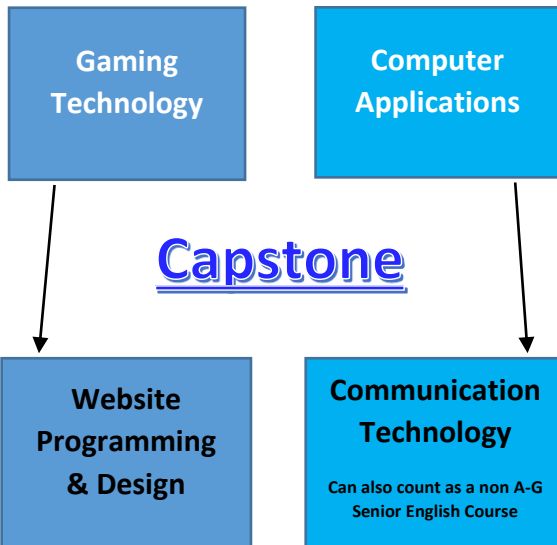

Business Technology Career Pathways

Information & Communication Technologies Sector

Software & Systems Development Pathway
Information & Support Services Pathway

Concentration

Business & Finance Sector

Financial Services Pathway

Concentration

Marketing, Sales & Services Sector

Entrepreneurship Self-Employment Pathway

Concentration

All Courses are A-G Elective certified

Students may take a CTE Business Technology course to meet units toward their VPA graduation requirement*.
 (*This does not satisfy the UC/CSU application VPA requirement)