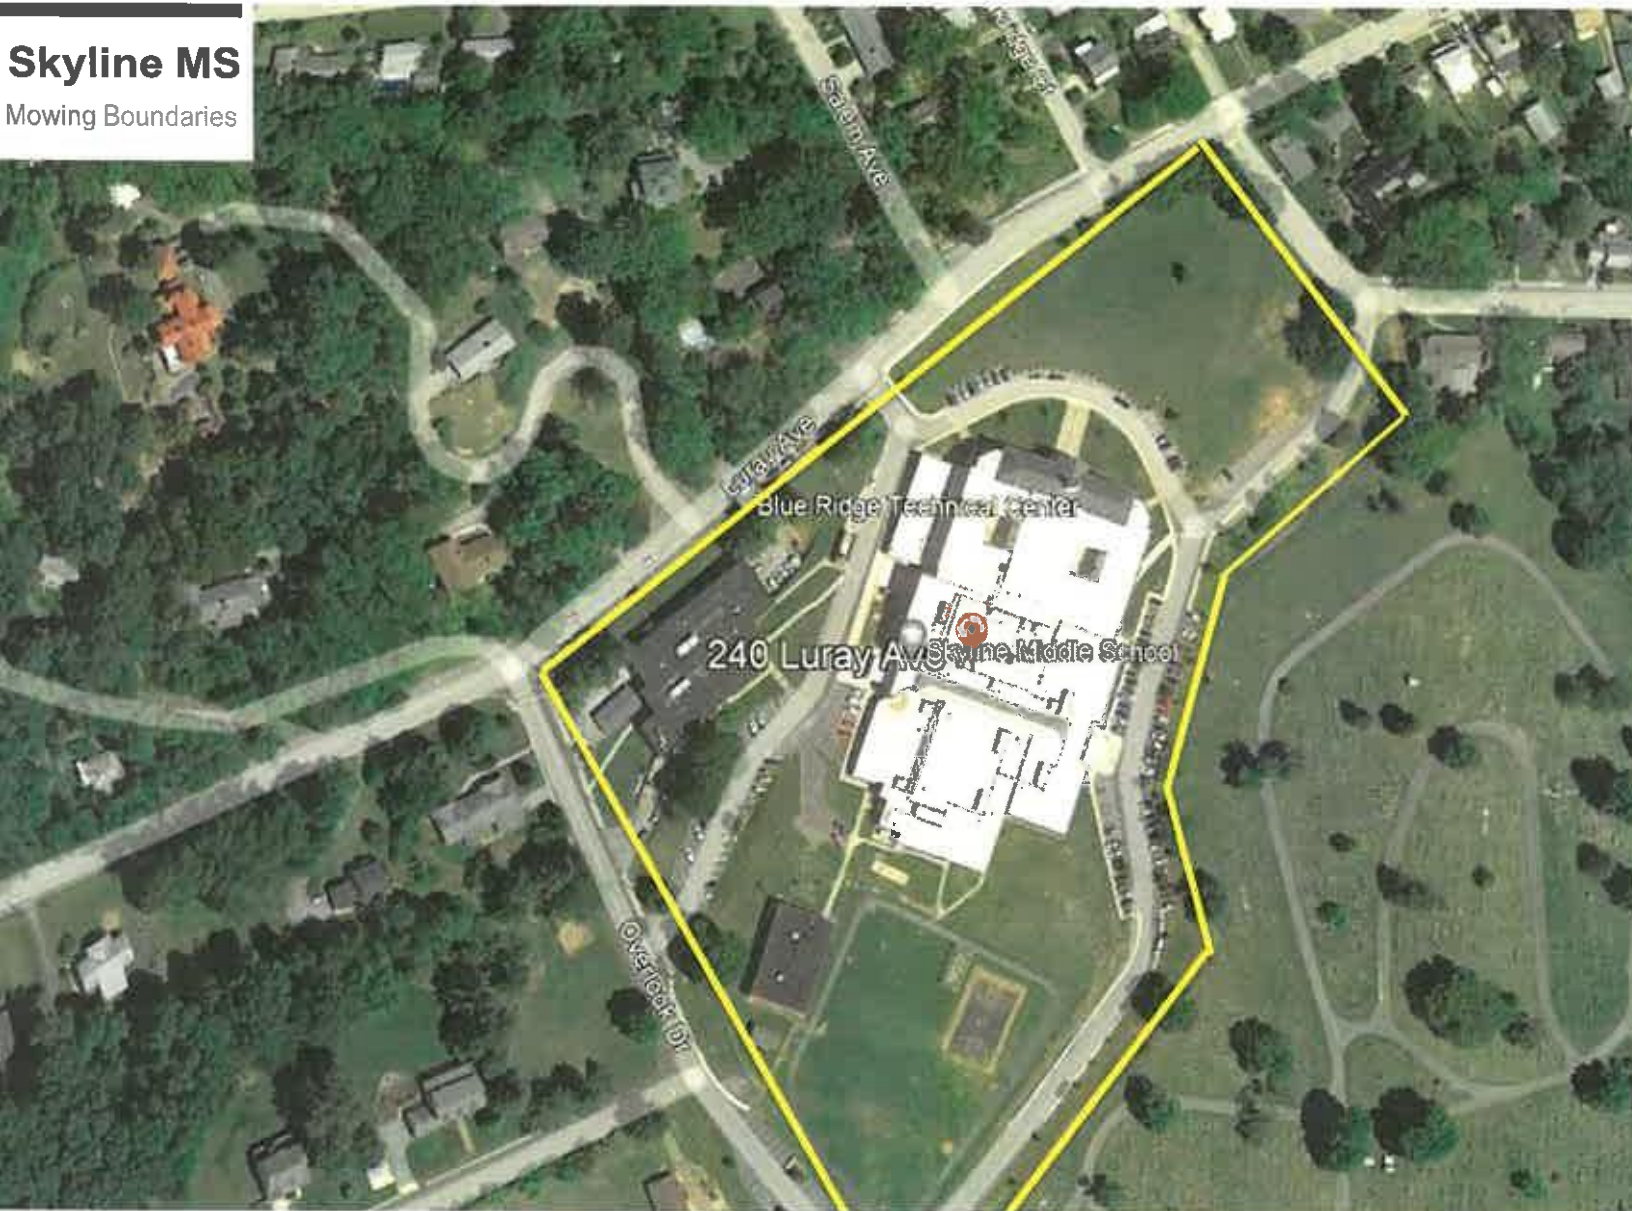

VDOT HQ Front Royal

W Duck St

A S Rhoads Elementary AS Rhodes Elementary School

W Strasburg Rd

Earth

E Wilson ES

Mowing Boundaries

Legend

- 40 Crescent St

11
MAY HJ

ES

Mapfile: C:\msw\indics

Legend

290 Westminister

Skyline MS

Mowing Boundaries

Warren County MS

Mowing Boundaries

Legend

- Heritage Dr
- Warren county Middle Sc

Transportation

Mowing Boundaries