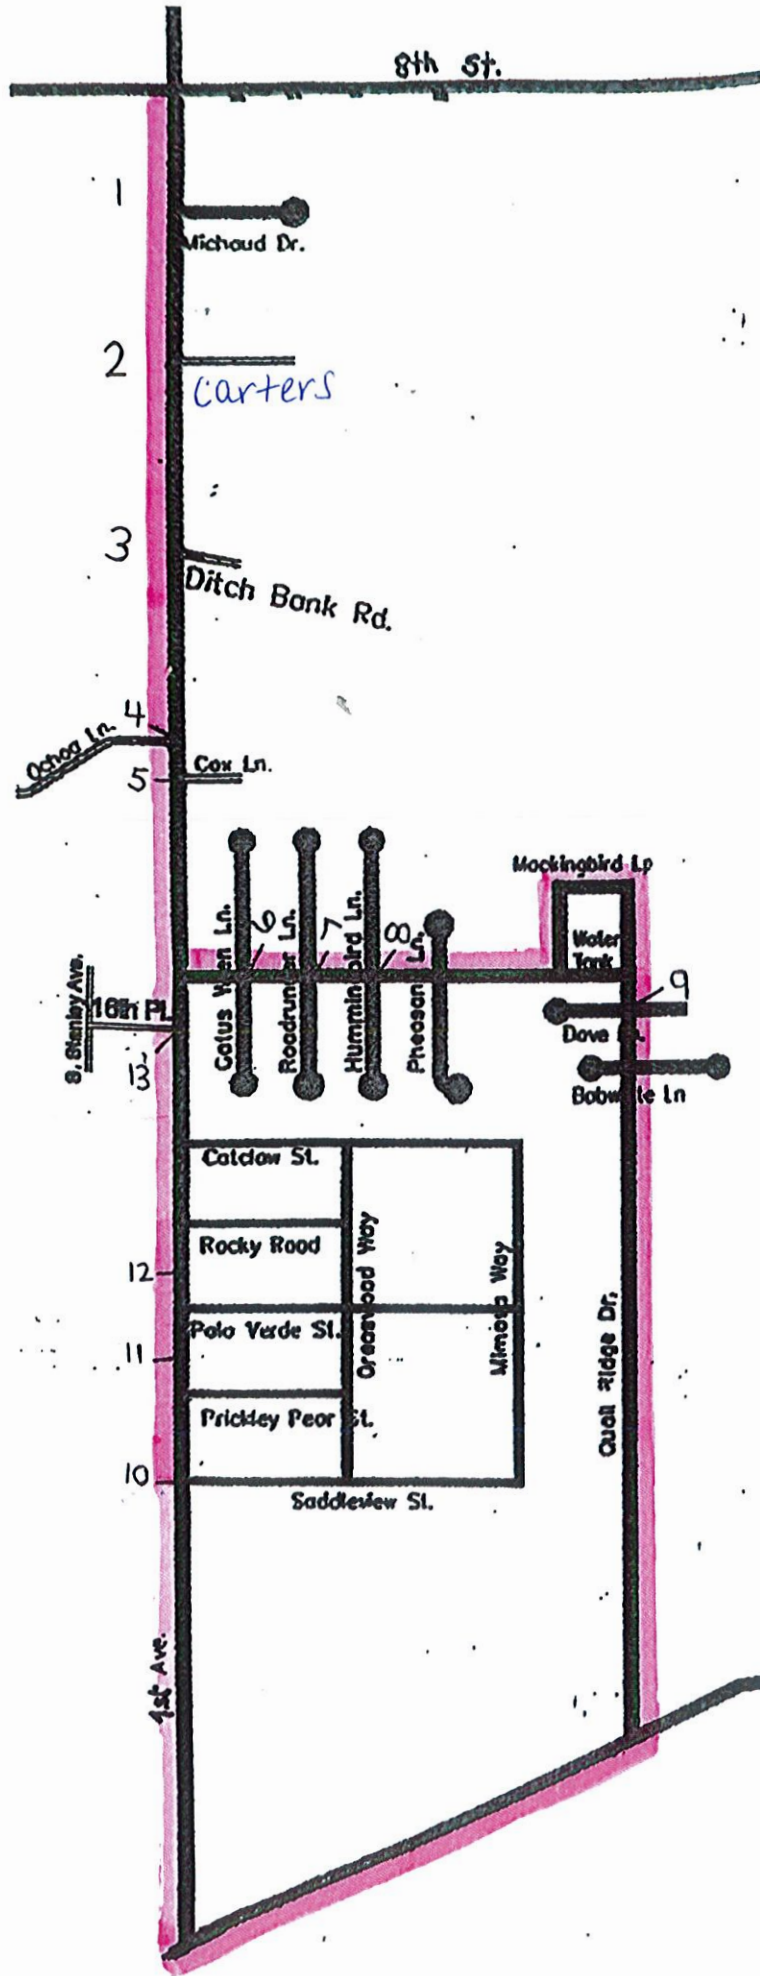

Purple Bus Route

S. 1st Ave. Quail Ridge

| Middle/High School | Primary/Elementary | | Stop | |
|--------------------|--------------------|-----------|----------------|---|
| AM | AM | PM | | |
| 6:55 | 7:26 | 2:40 | 1 | Michaud Ln |
| 6:56 | 7:27 | 2:41 | 2 | Carter's Ln |
| 6:57 | 7:28 | 2:42 | 3 | Ditch Bank Rd |
| 6:58 | 7:29 | 2:43 | 4 | 1321 S 1st Ave. |
| 6:58 | 7:30 | 2:44 | 5 | Cox Ln |
| 6:59 | 7:31 | 2:45 | 6 | mailbox between Cactus Wren & Roadrunner |
| 6:59 | 7:32 | 2:46 | 7 | mailbox between Roadrunner & Hummingbird |
| 7:00 | 7:33 | 2:47 | 8 | mailbox between Hummingbird & Pheasant Ln |
| 7:01 | 7:36 | 2:50 | 9 | Dove Ln |
| 7:03 | 7:37 | 2:51 | 10 | Saddleview St |
| 7:04 | 7:37 | 2:51 | 11 | 1919 1st Ave. |
| 7:05 | 7:38 | 2:52 | 12 | mailbox between Rocky Rd & Palo Verde |
| 7:06 | 7:39 | 2:53 | 13 | 16th Pl |
| 6:45 | 7:40 | 2:54 | 1 or 14 | Gila Apartments |

**Kindergarten Students will not be dropped off without
and adult or sibling.**

Purple

S. 1st Ave., Quail Ridge

AM & PM

M.S. / H.S.